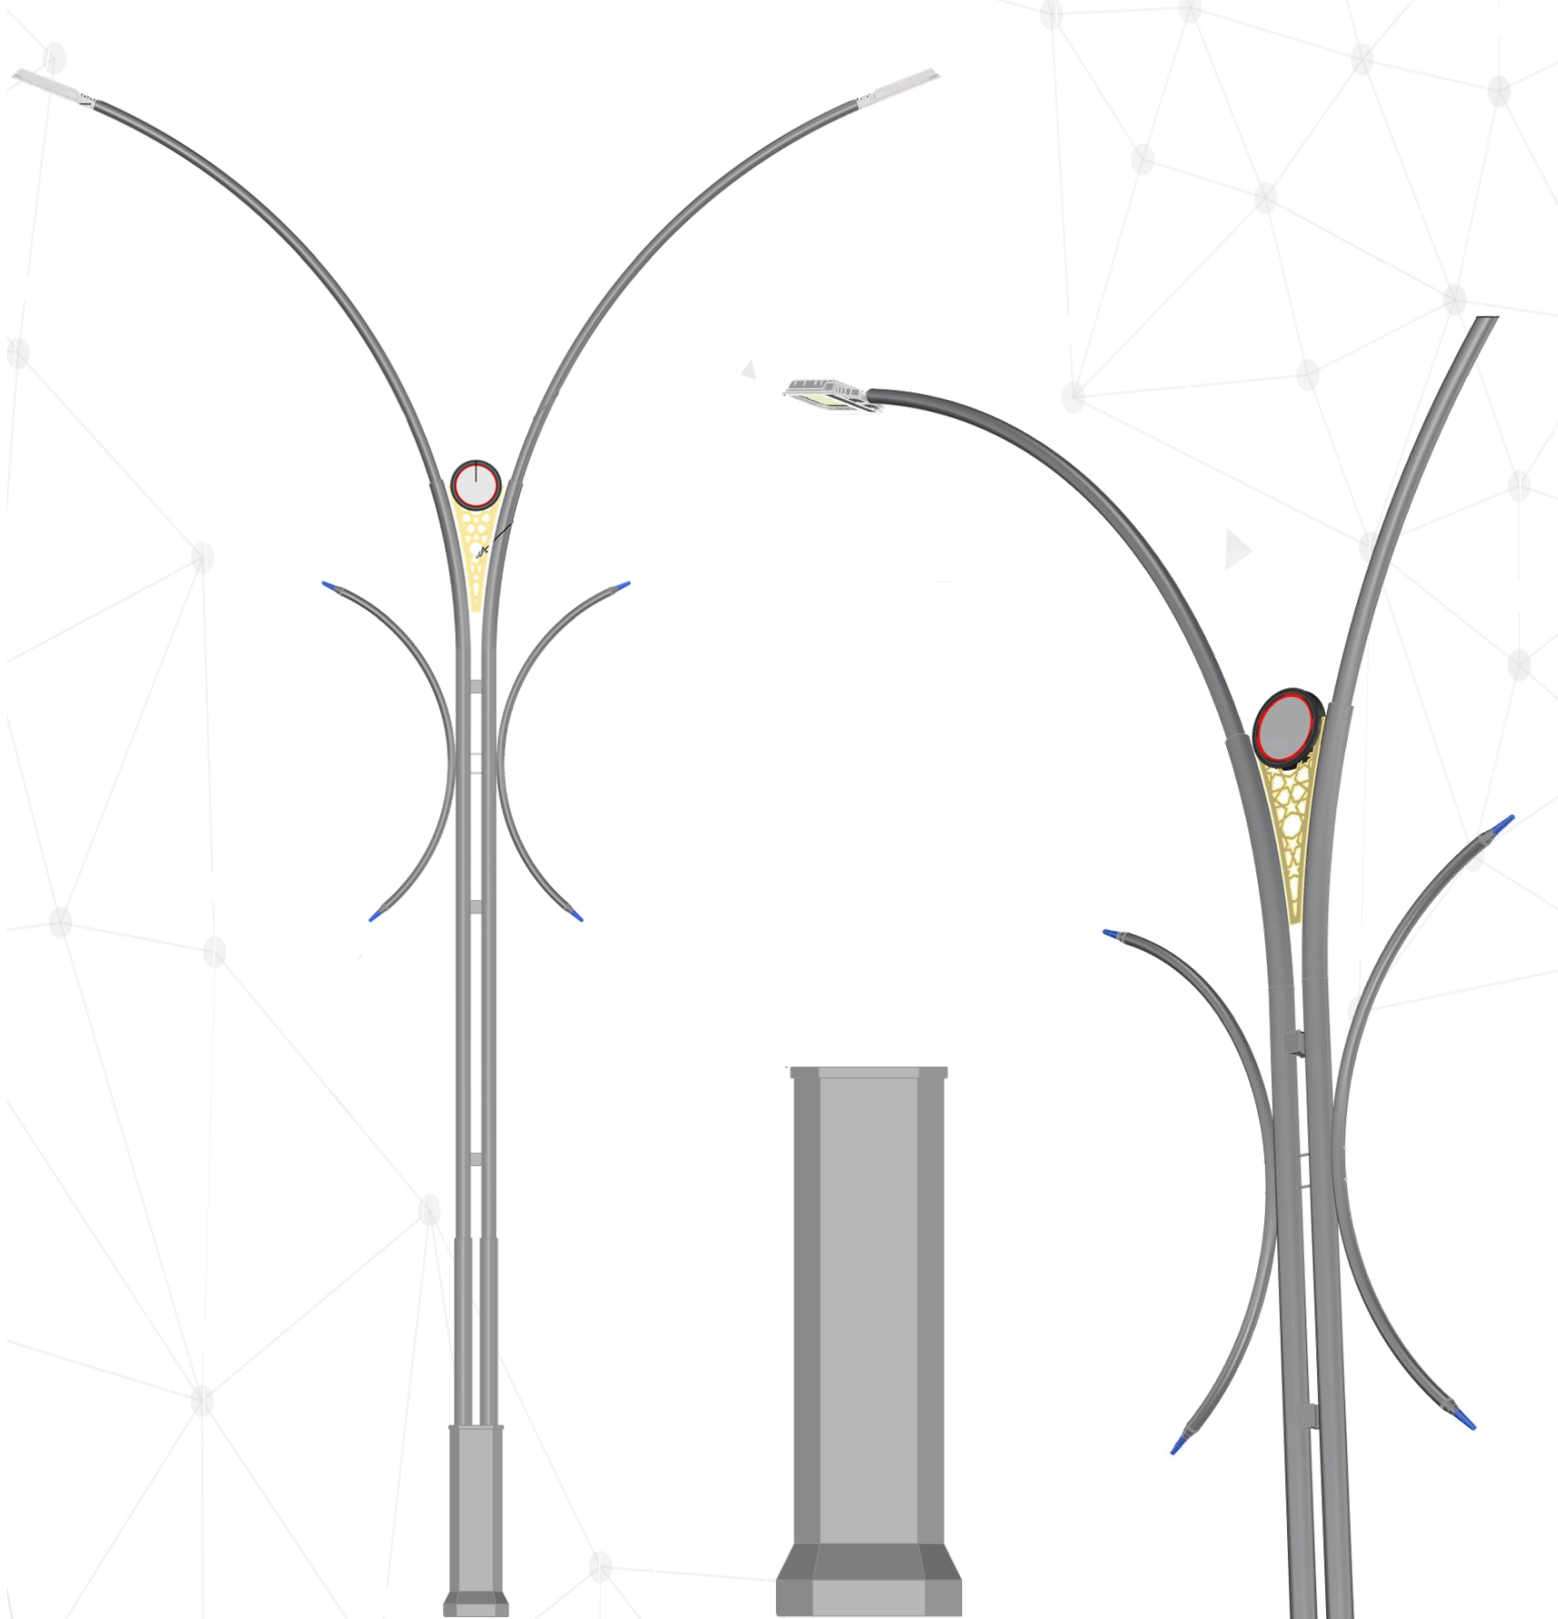

Ferro 23 03

ALL COLORS

230 V.
50 Hz.

IP 55

LED MODULE
20W/45W

E27 LED

G12 HQI-T
150W

E27 SON-T
70W

E27 HQL
160W