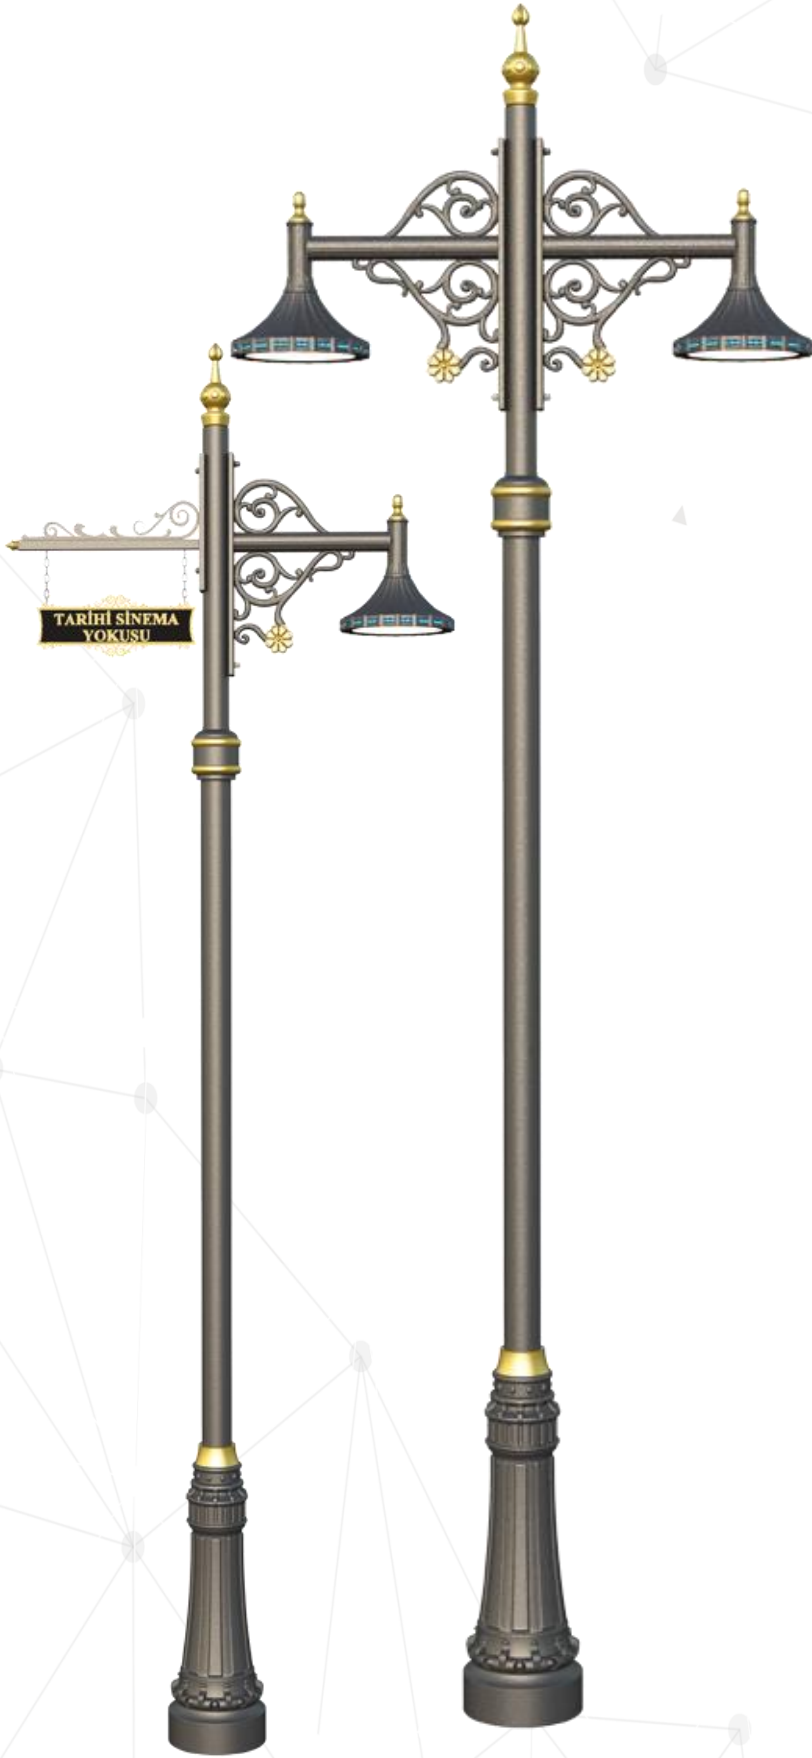

Ferro 23 92

LAMP	CODE	KELVIN / LUMEN
Fero 60023.45	45W LED	3000K / 5175 lm
Fero 60024.45	2x45W LED	3000K / 13800 lm