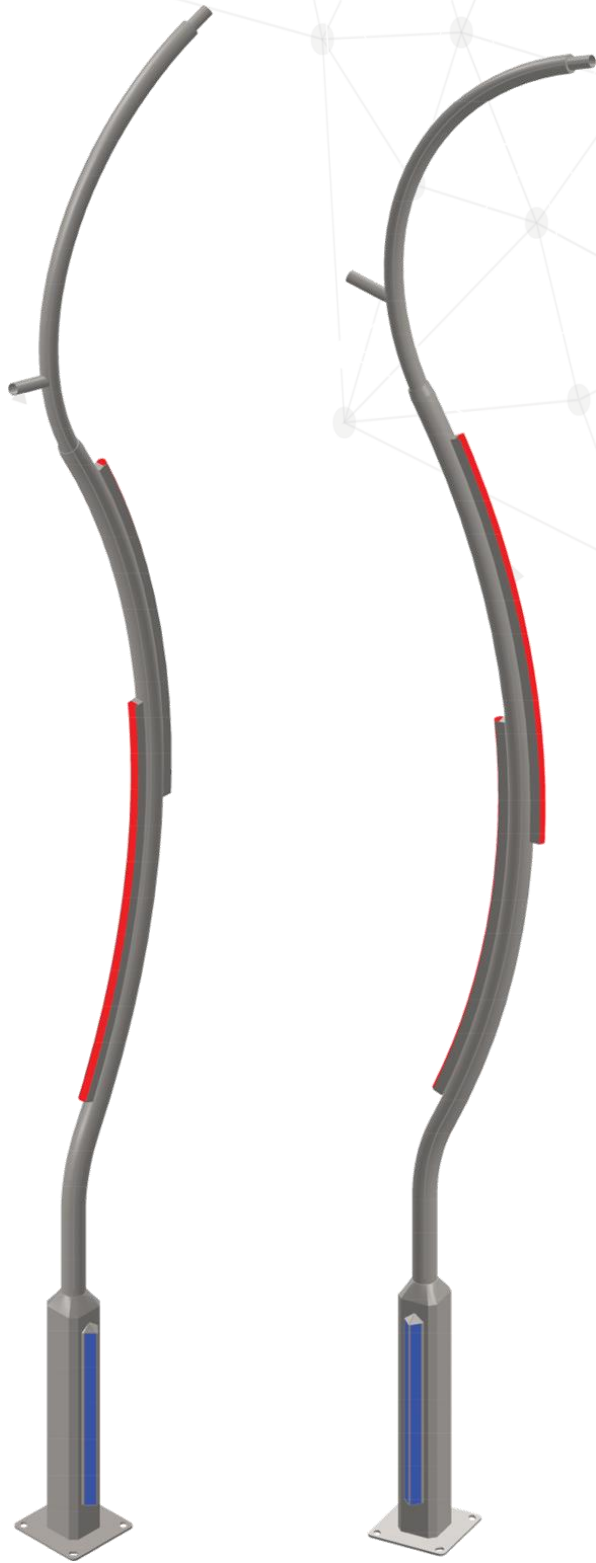

Ferro 23 67

ALL COLORS

230 V.
50 Hz.

IP 55

LED MODULE
20W/45W

E27 LED

G12 HQI-T
150W

E27 SON-T
70W

E27 HQL
160W