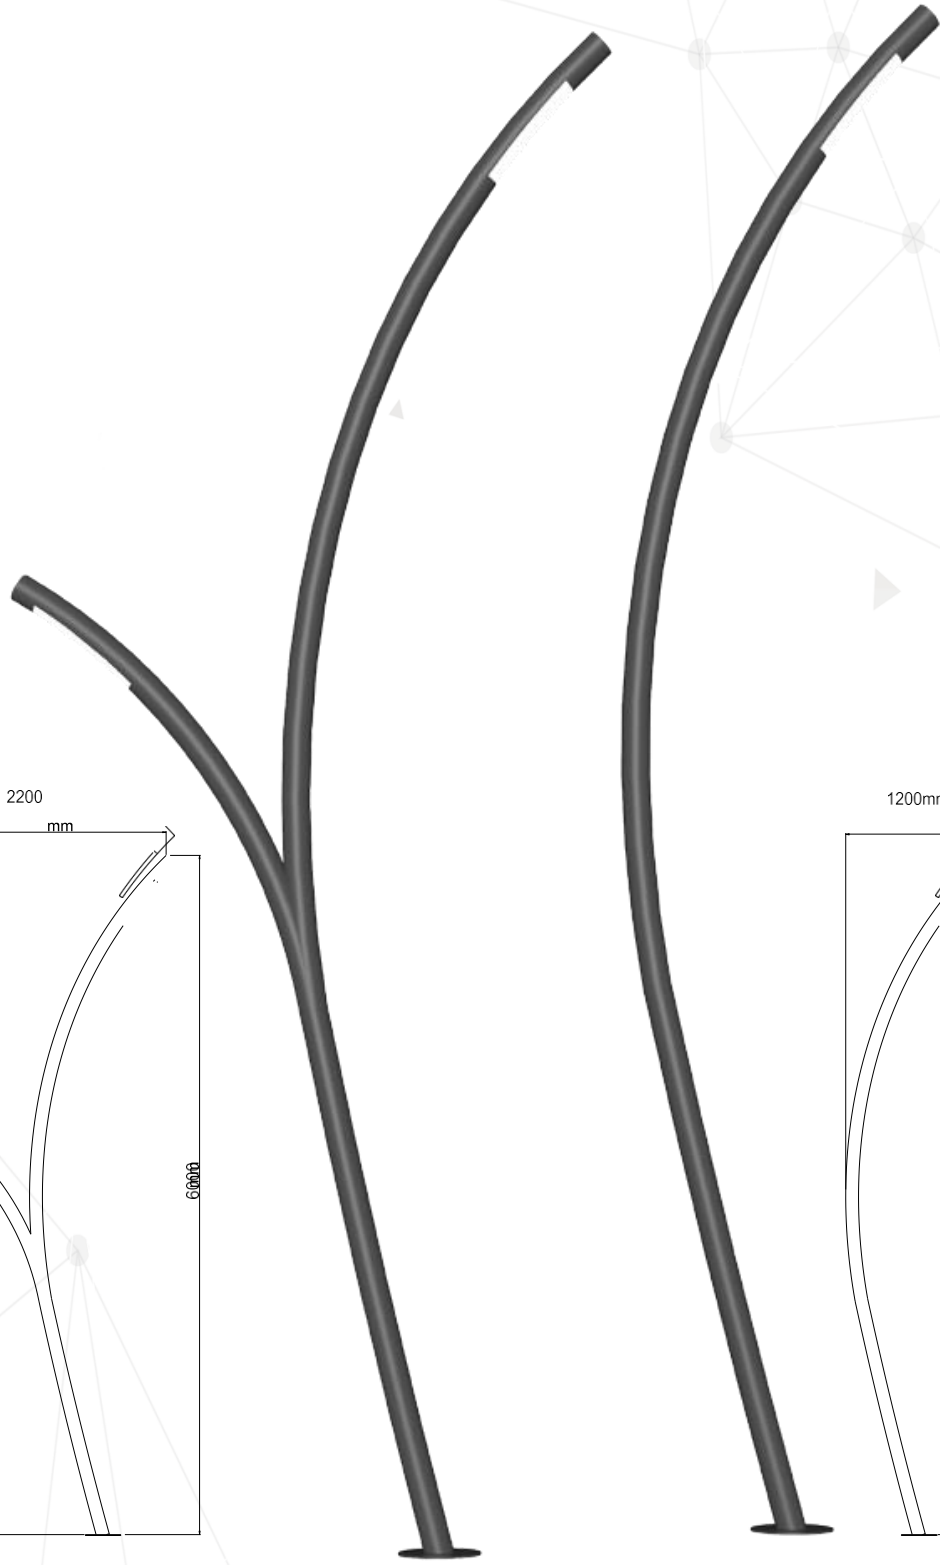

Ferro 23 102

ALL COLORS

230 V.
50 Hz.

IP 55

LED MODULE
20W/45W

E27 LED

G12 HQI-T
150W

E27 SON-T
70W

E27 HQL
160W