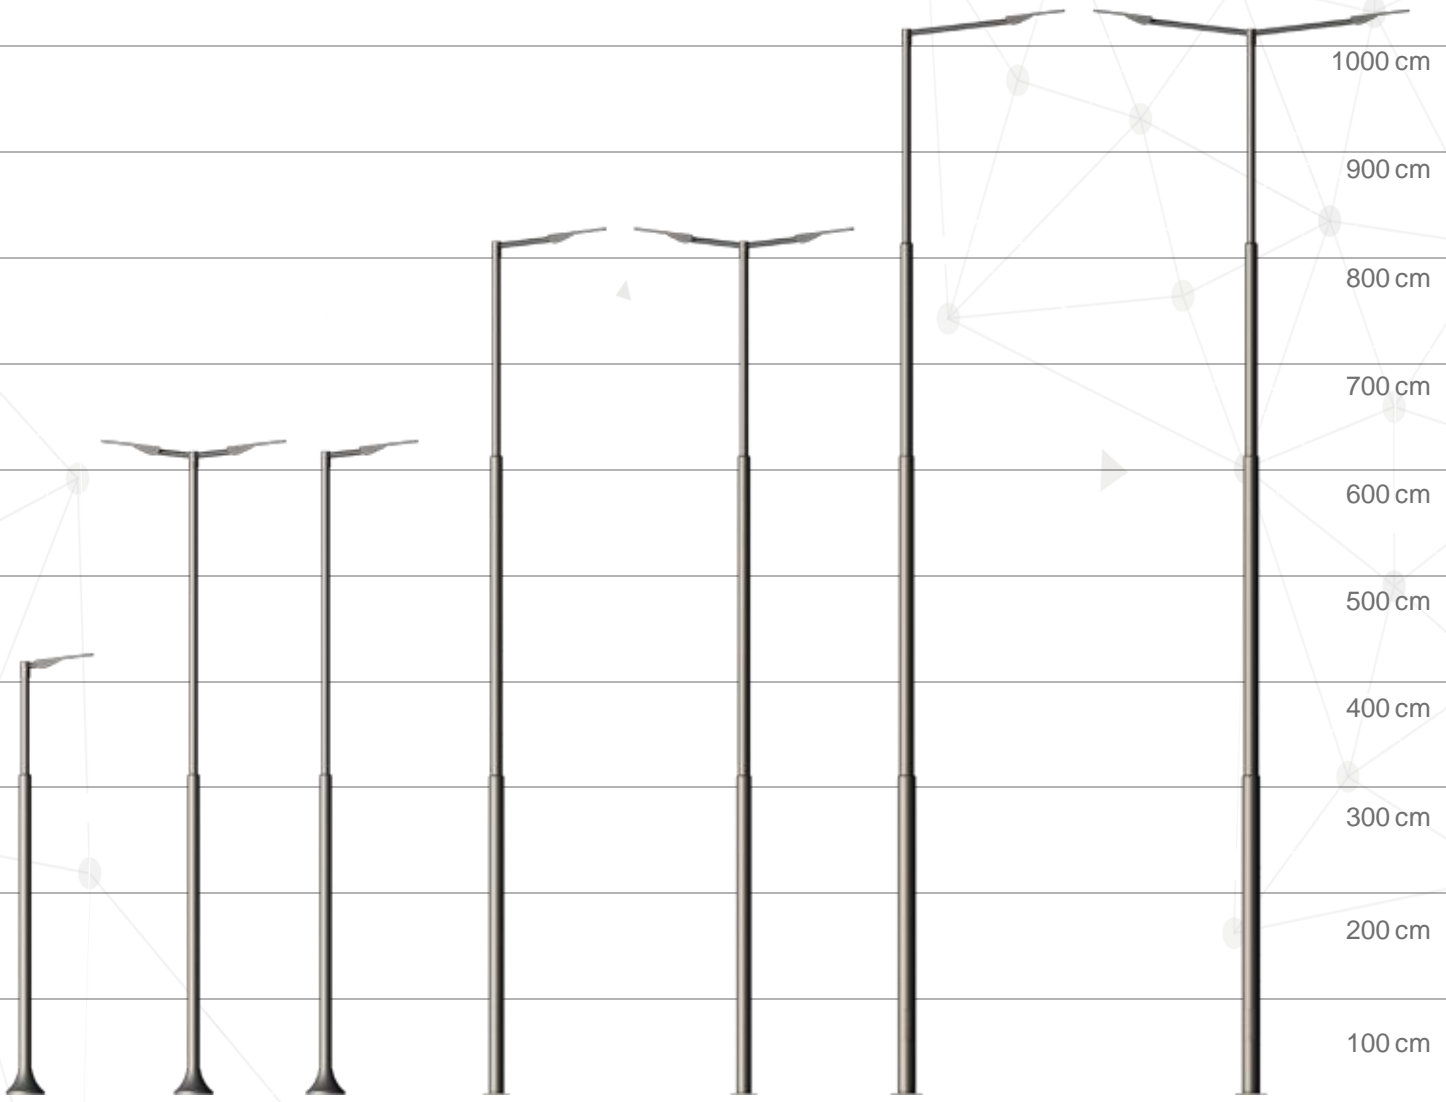

Ferro 23 76

ALL COLORS

230 V.
50 Hz.

IP 55

LED MODULE
20W/45W

E27 LED

G12 HQI-T
150W

E27 SON-T
70W

E27 HQL
160W