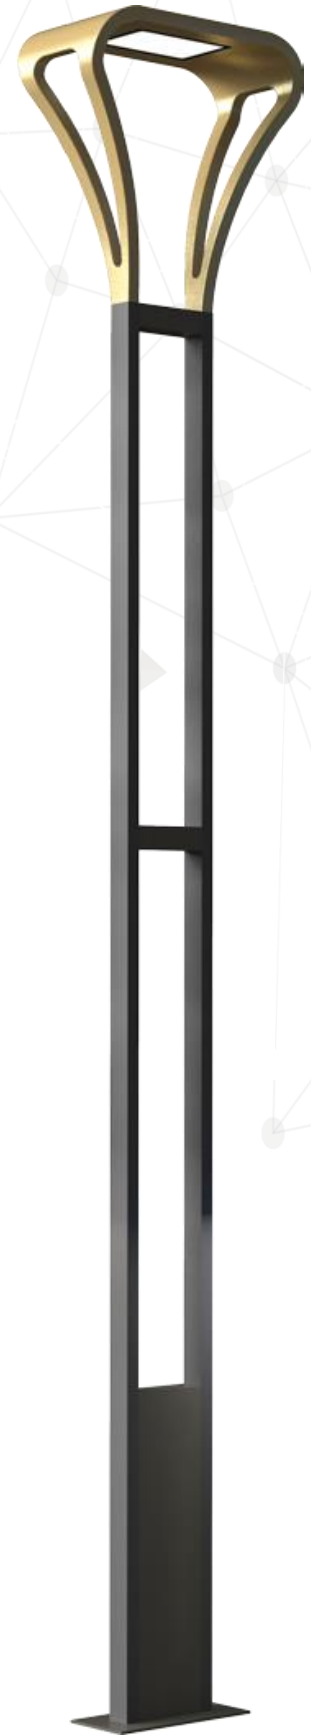

ALL COLORS

230 V.
50 Hz.

IP 55

LED MODULE
20W/45W

E27 LED

G12 HQI-T
150W

E27 SON-T
70W

E27 HQL
160W