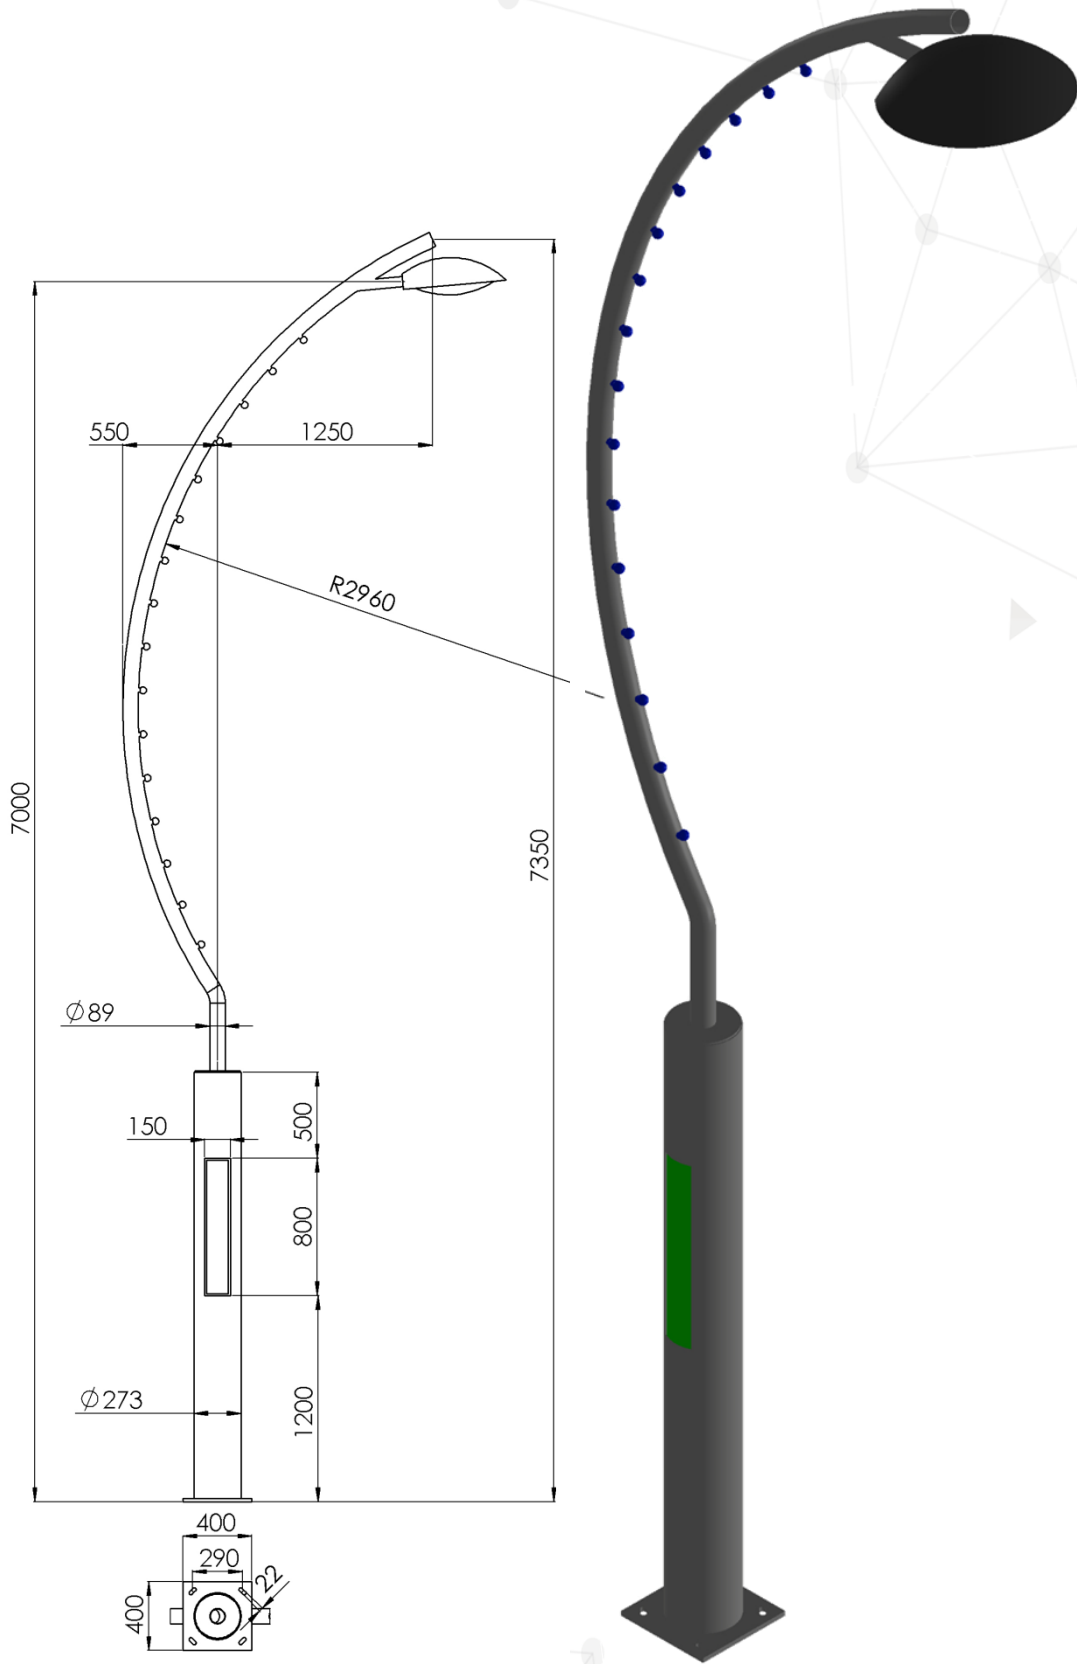

Ferro 23 66

ALL COLORS

230 V.
50 Hz.

IP 55

LED MODULE
20W/45W

E27 LED

G12 HQI-T
150W

E27 SON-T
70W

E27 HQL
160W