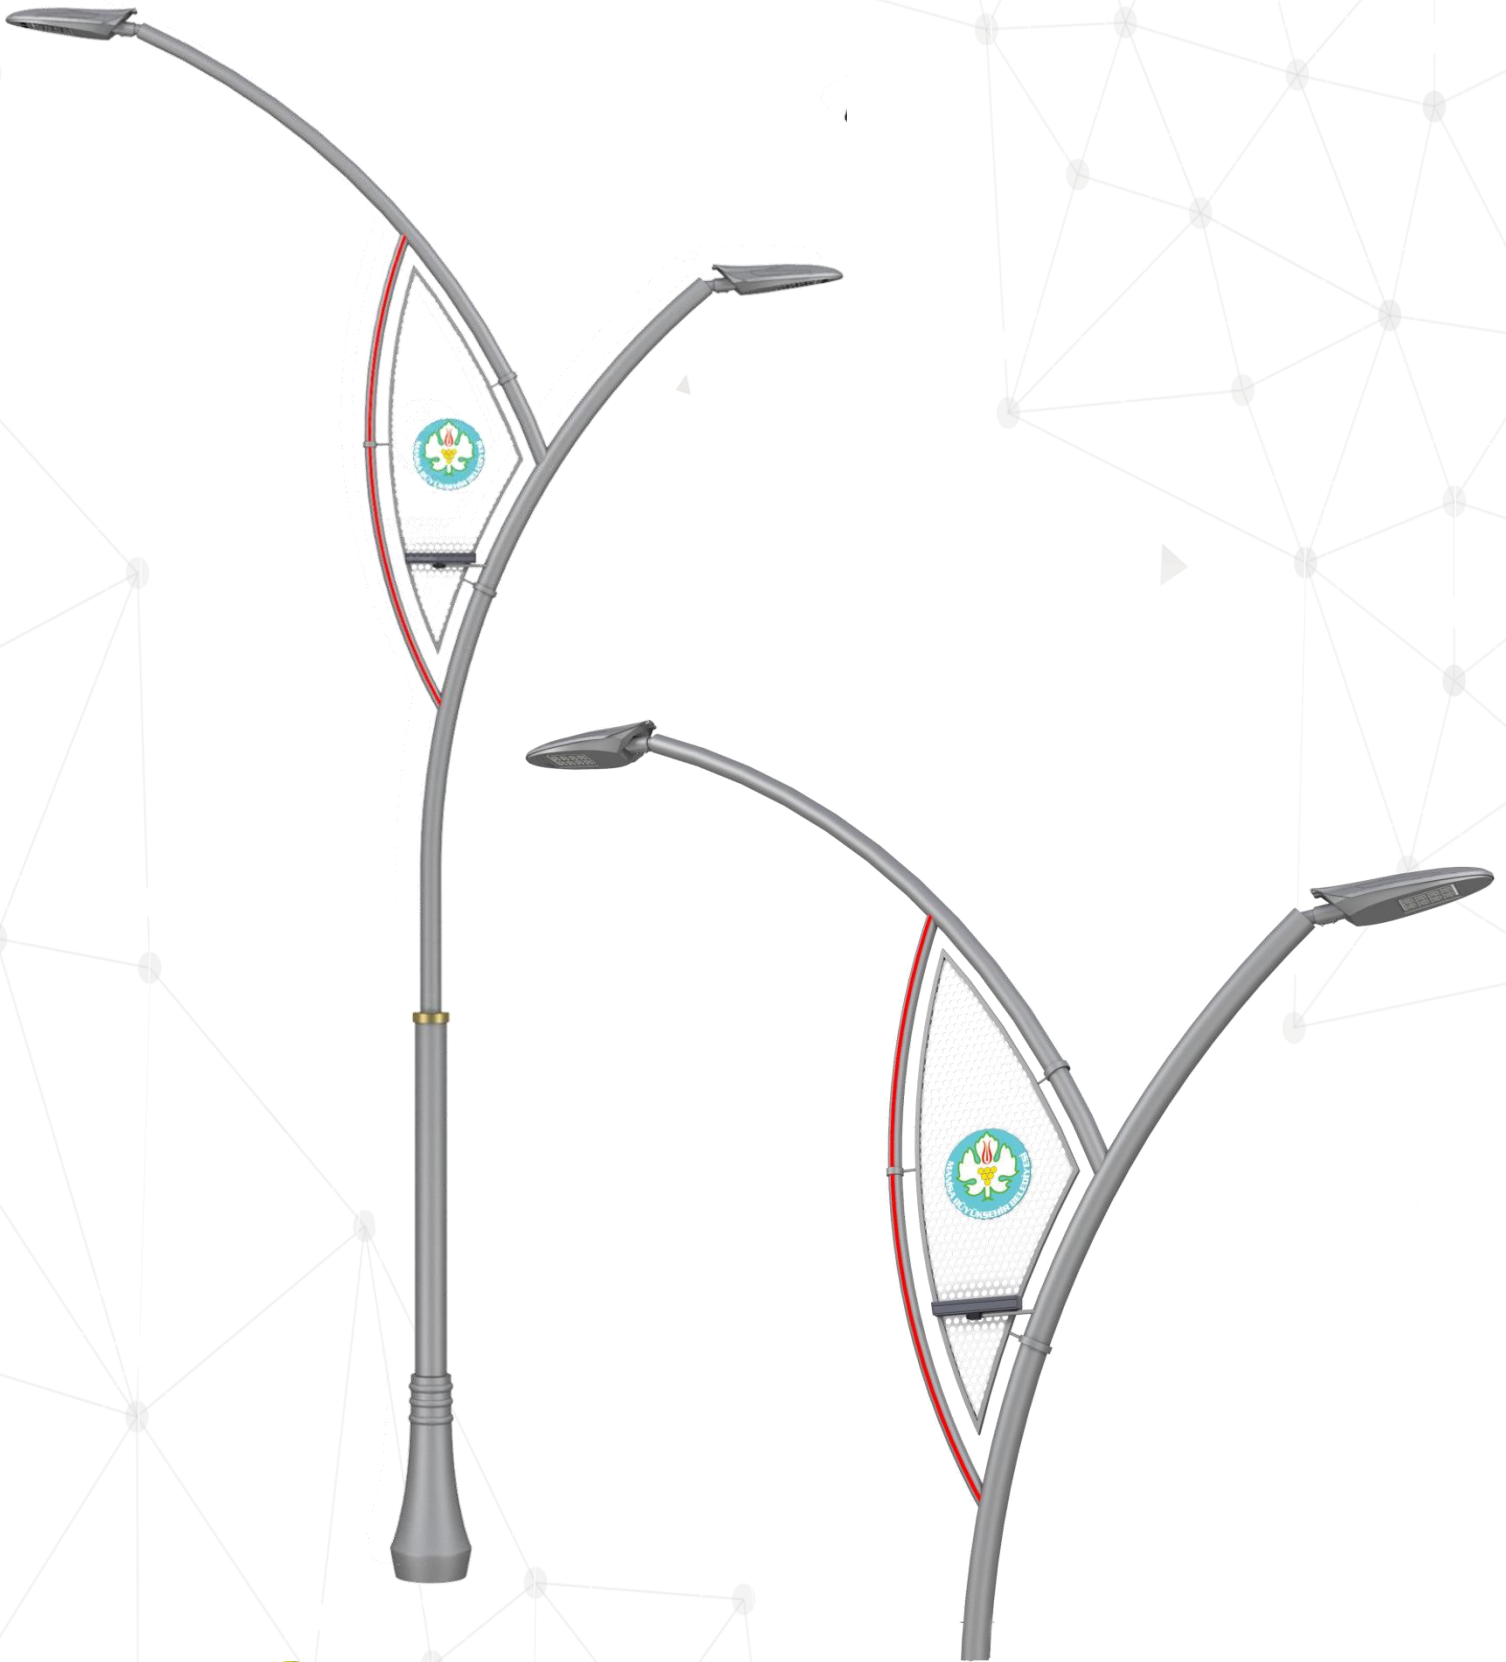

Ferro 23 49

ALL COLORS

230 V.
50 Hz.

IP 55

LED MODULE
20W/45W

E27 LED

G12 HQI-T
150W

E27 SON-T
70W

E27 HQL
160W