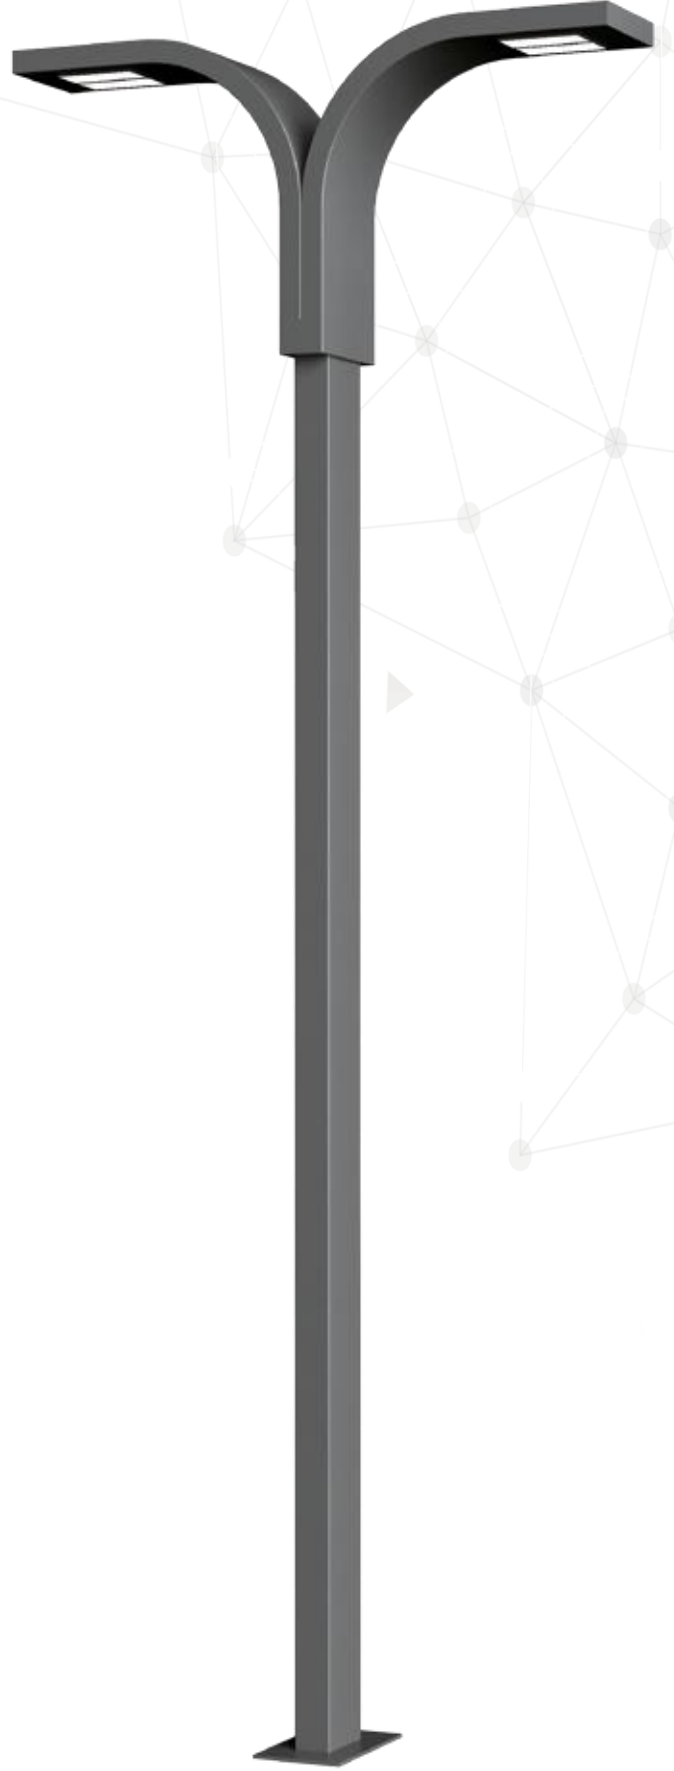

Ferro 23 87

Lamba Güç
2x52W LED

ALL COLORS

230 V.
50 Hz.

IP 55

LED MODULE
20W/45W

E27 LED

G12 HQI-T
150W

E27 SON-T
70W

E27 HQL
160W