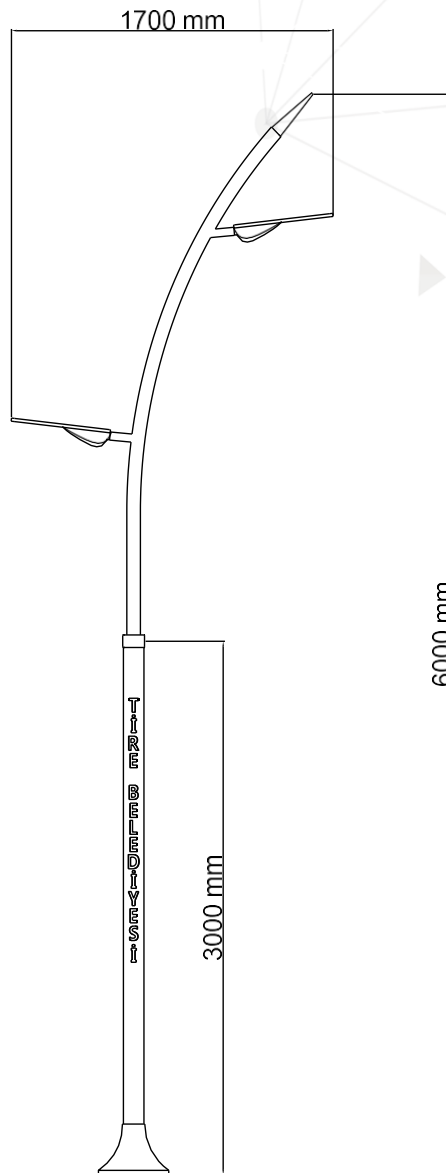

Ferro 23 65

ALL COLORS

230 V.
50 Hz.

IP 55

LED MODULE
20W/45W

E27 LED

G12 HQI-T
150W

E27 SON-T
70W

E27 HQL
160W