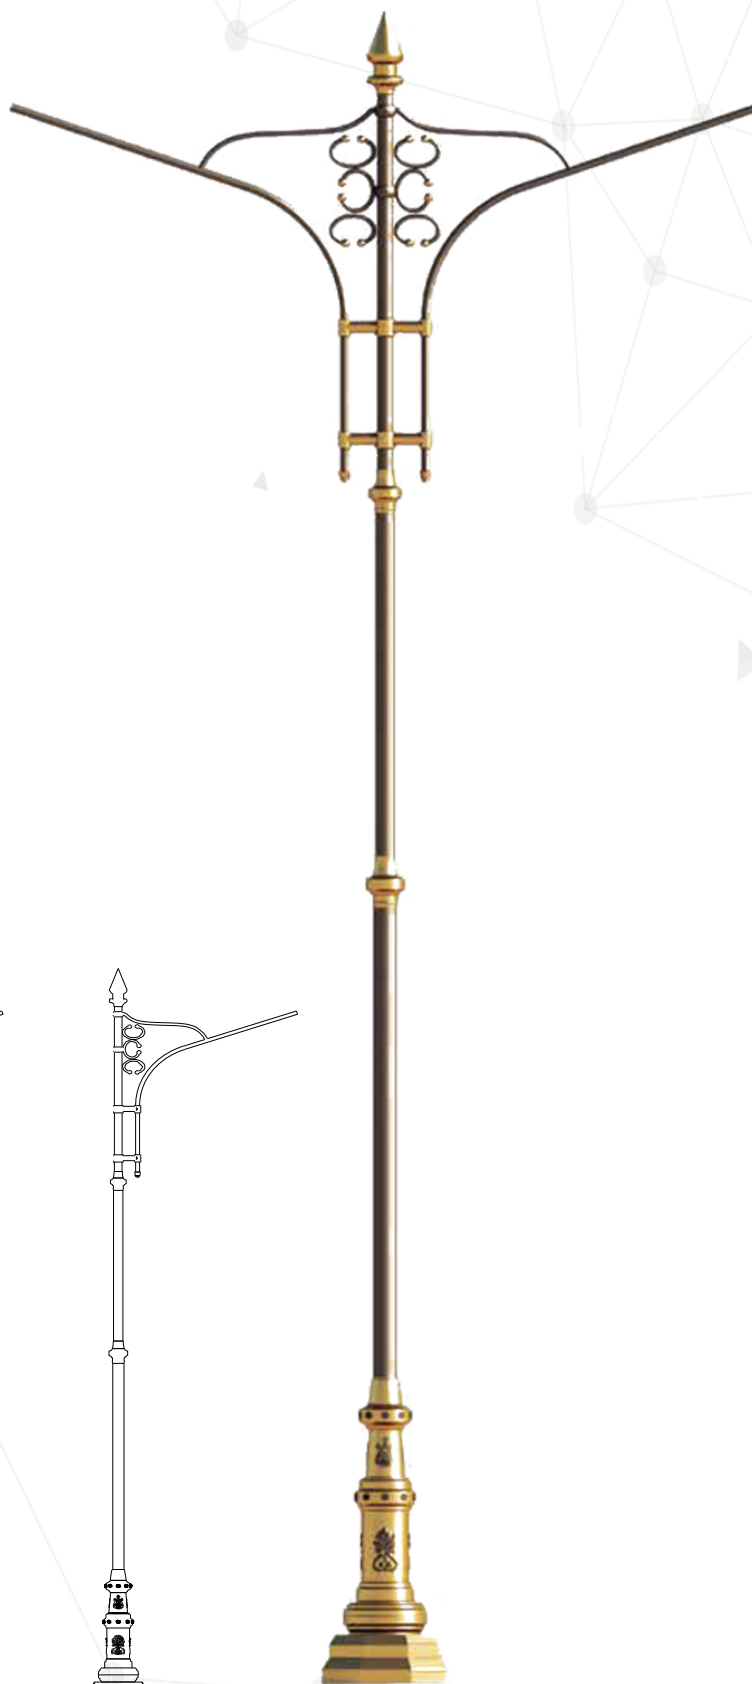

Ferro 23 26

ALL COLORS

230 V.
50 Hz.

IP 55

LED MODULE
20W/45W

E27 LED

G12 HQI-T
150W

E27 SON-T
70W

E27 HQL
160W