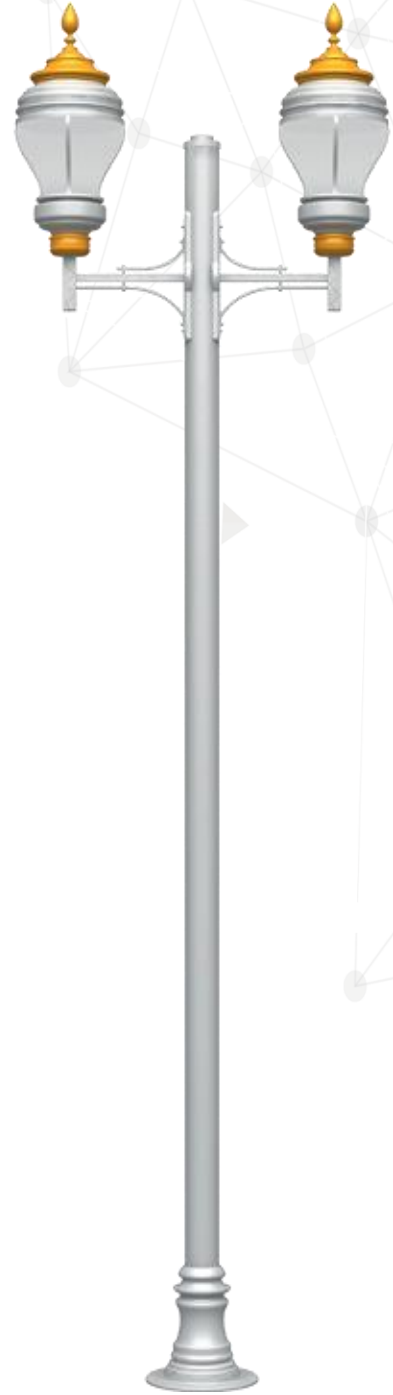

Ferro 23 116

ALL COLORS

230 V.
50 Hz.

IP 55

LED MODULE
20W/45W

E27 LED

G12 HQI-T
150W

E27 SON-T
70W

E27 HQL
160W