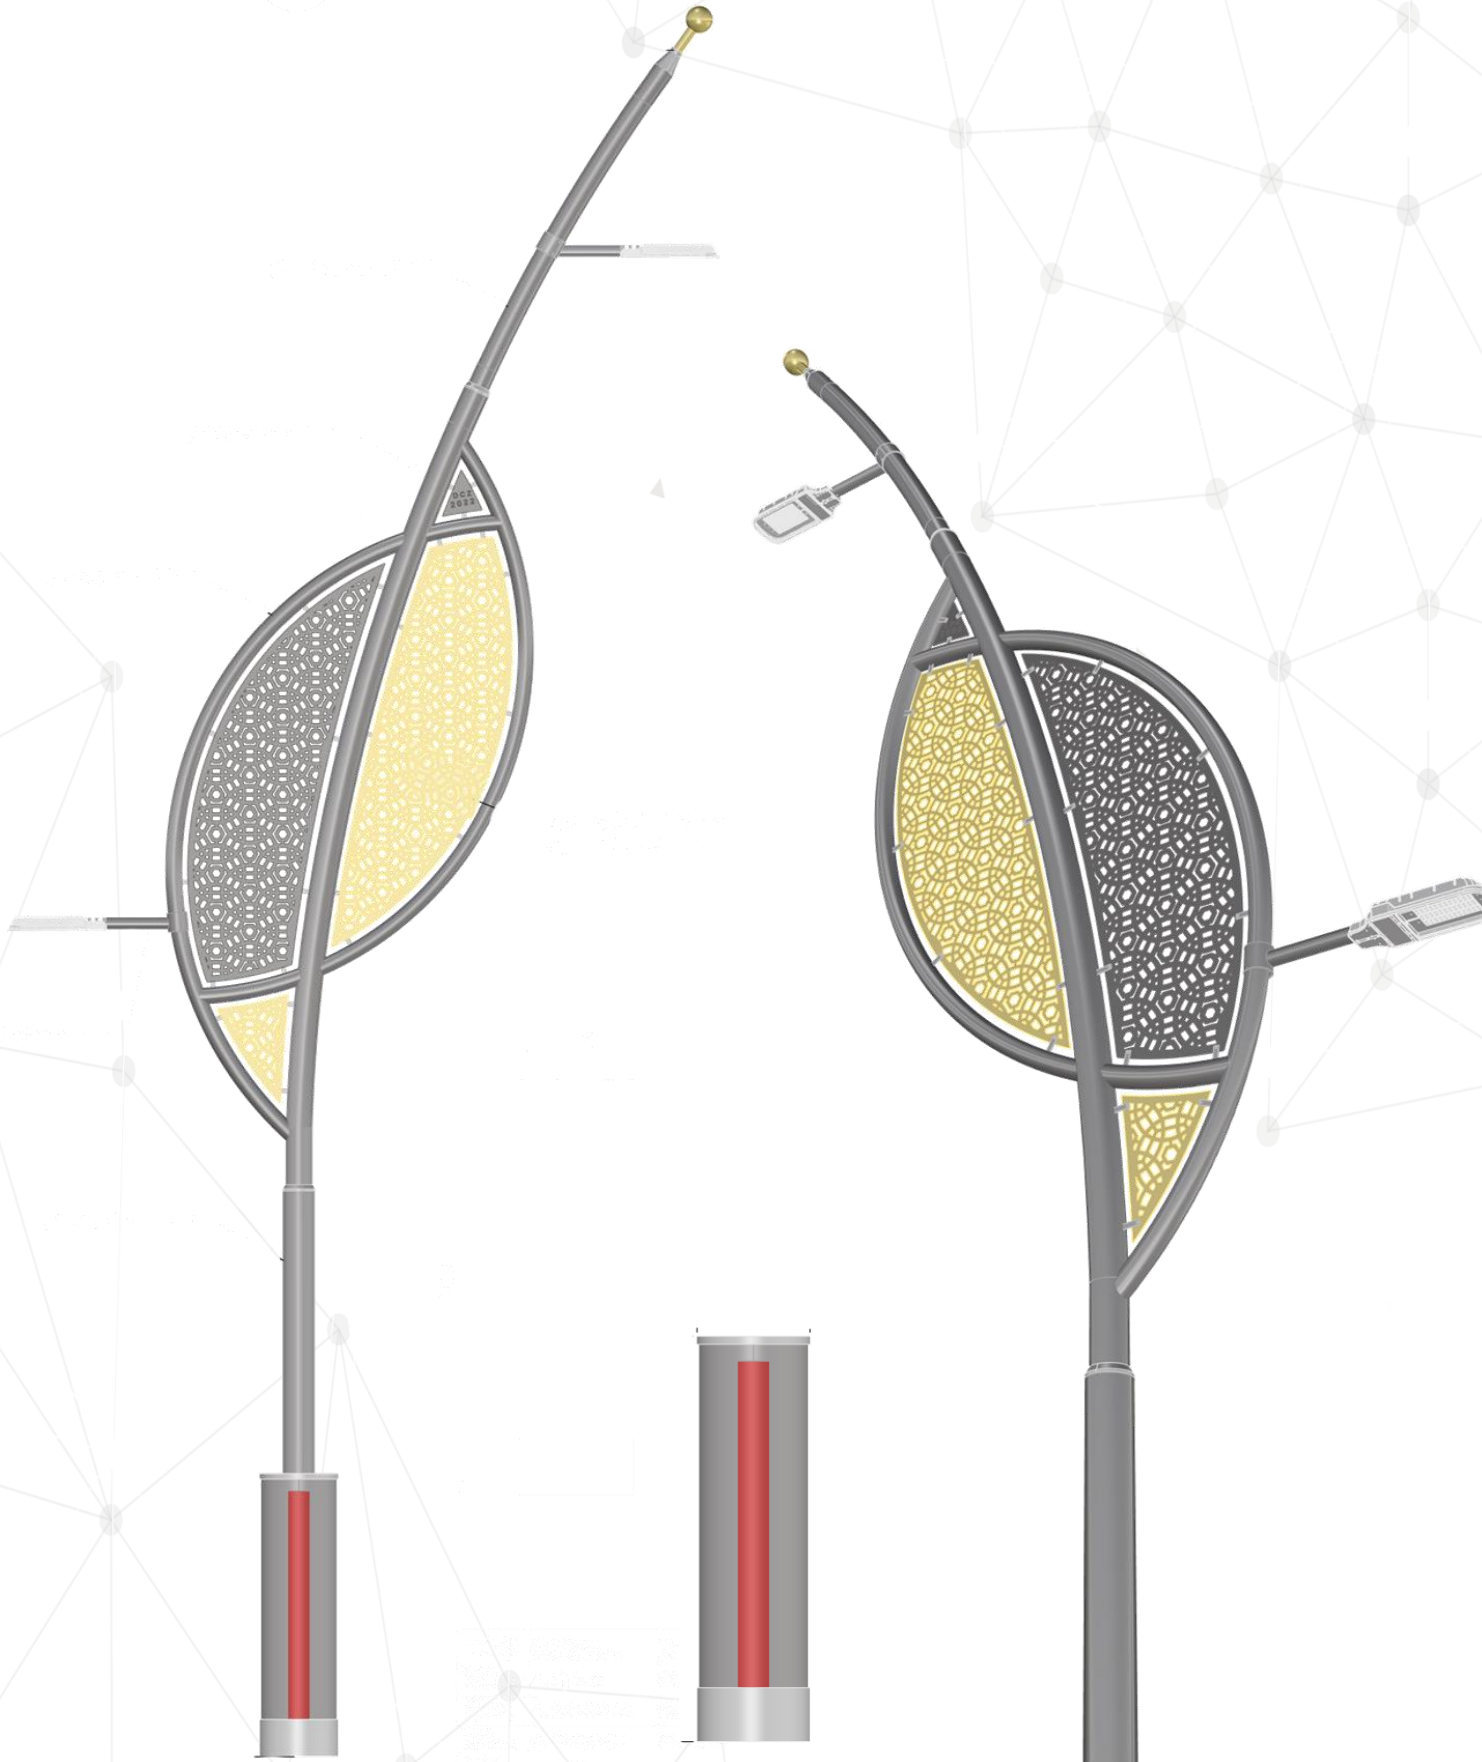

Ferro 23 15

ALL COLORS

230 V.
50 Hz.

IP 55

LED MODULE
20W/45W

E27 LED

G12 HQI-T
150W

E27 SON-T
70W

E27 HQL
160W