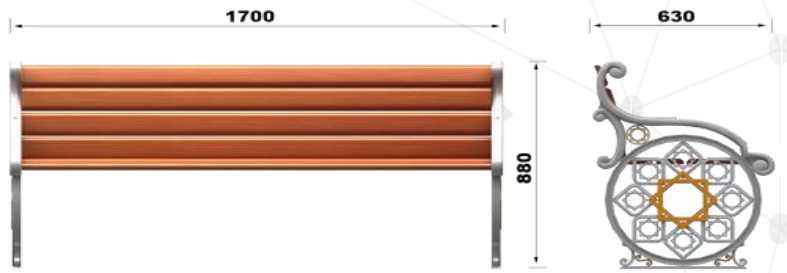

Ferro 23 174

ALL COLORS

230 V.
50 Hz.

IP 55

LED MODULE
20W/45W

E27 LED

G12 HQI-T
150W

E27 SON-T
70W

E27 HQL
160W