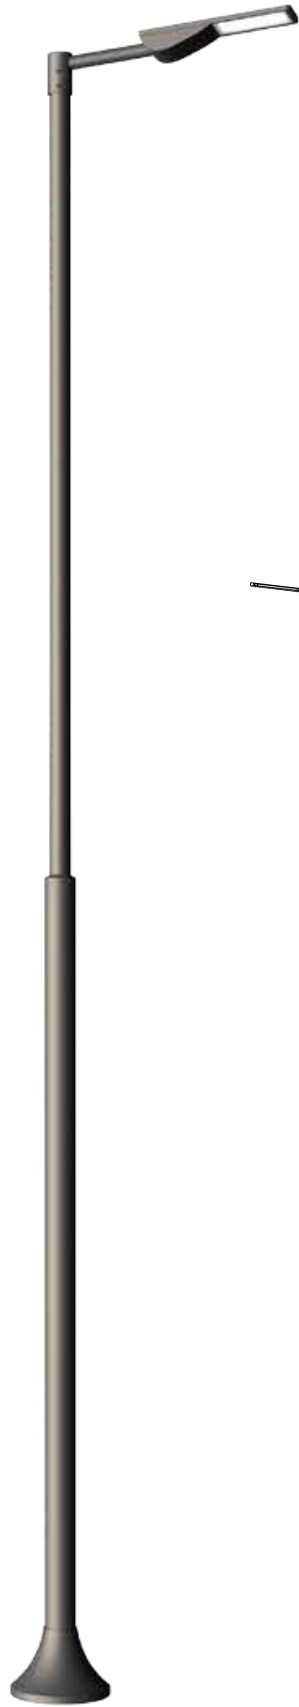

Ferro 23 57

ALL COLORS

230 V.
50 Hz.

IP 55

LED MODULE
20W/45W

E27 LED

G12 HQI-T
150W

E27 SON-T
70W

E27 HQL
160W