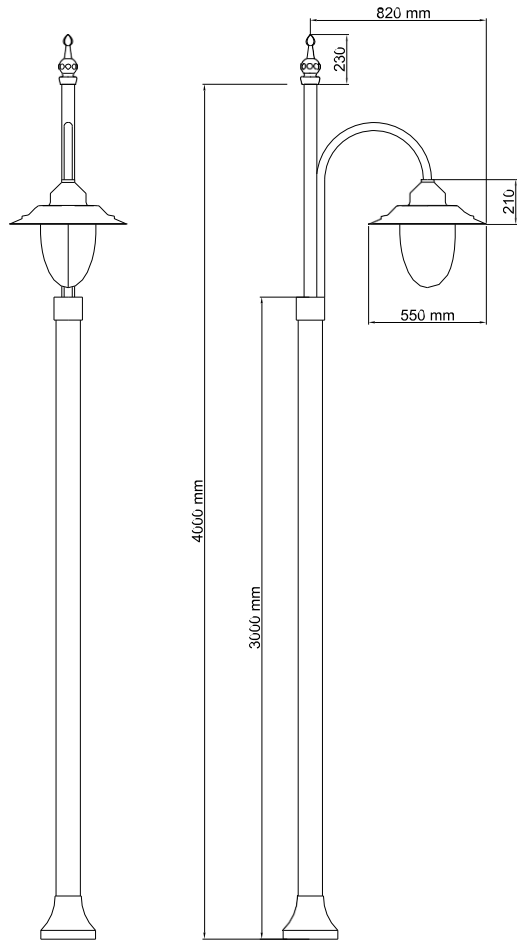

CODE	LAMP	KELVIN / LUMEN
SNR53402	60W LED	3000K / 6900 lm