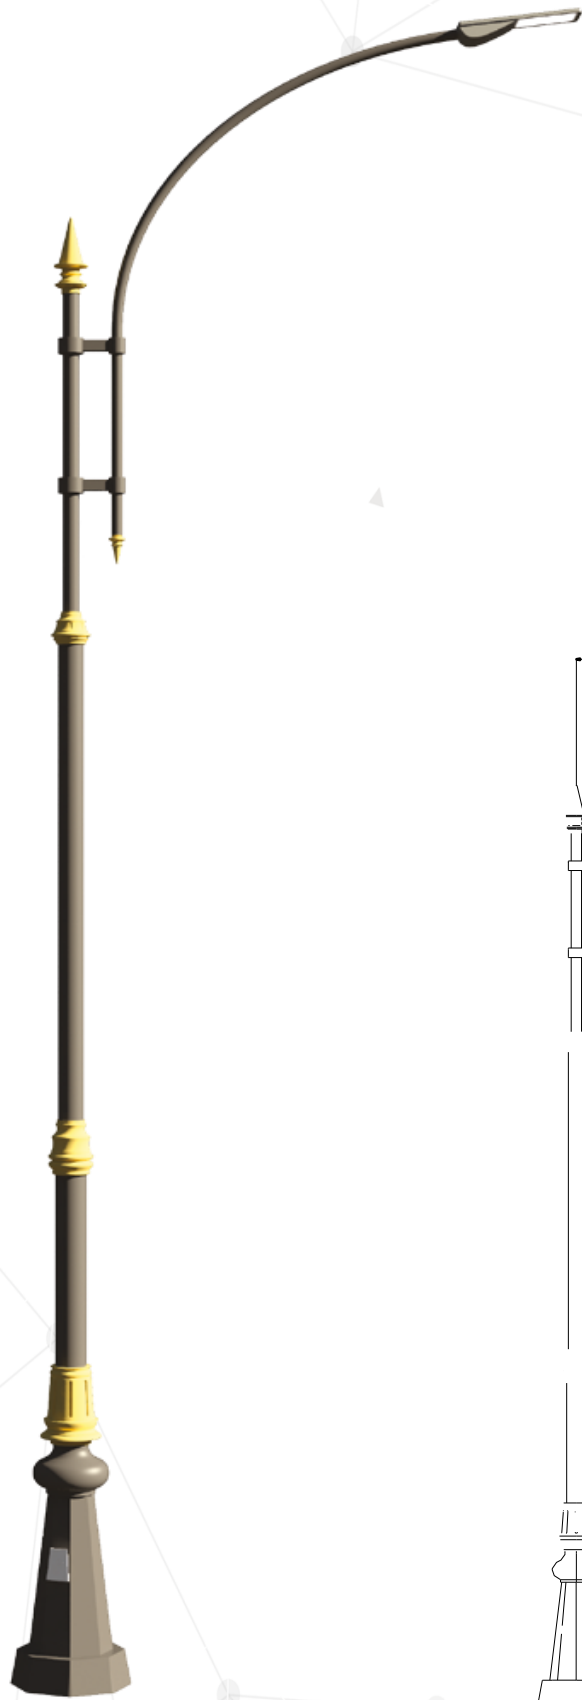

Ferro 23 28

ALL COLORS

230 V.
50 Hz.

IP 55

LED MODULE
20W/45W

E27 LED

G12 HQI-T
150W

E27 SON-T
70W

E27 HQL
160W