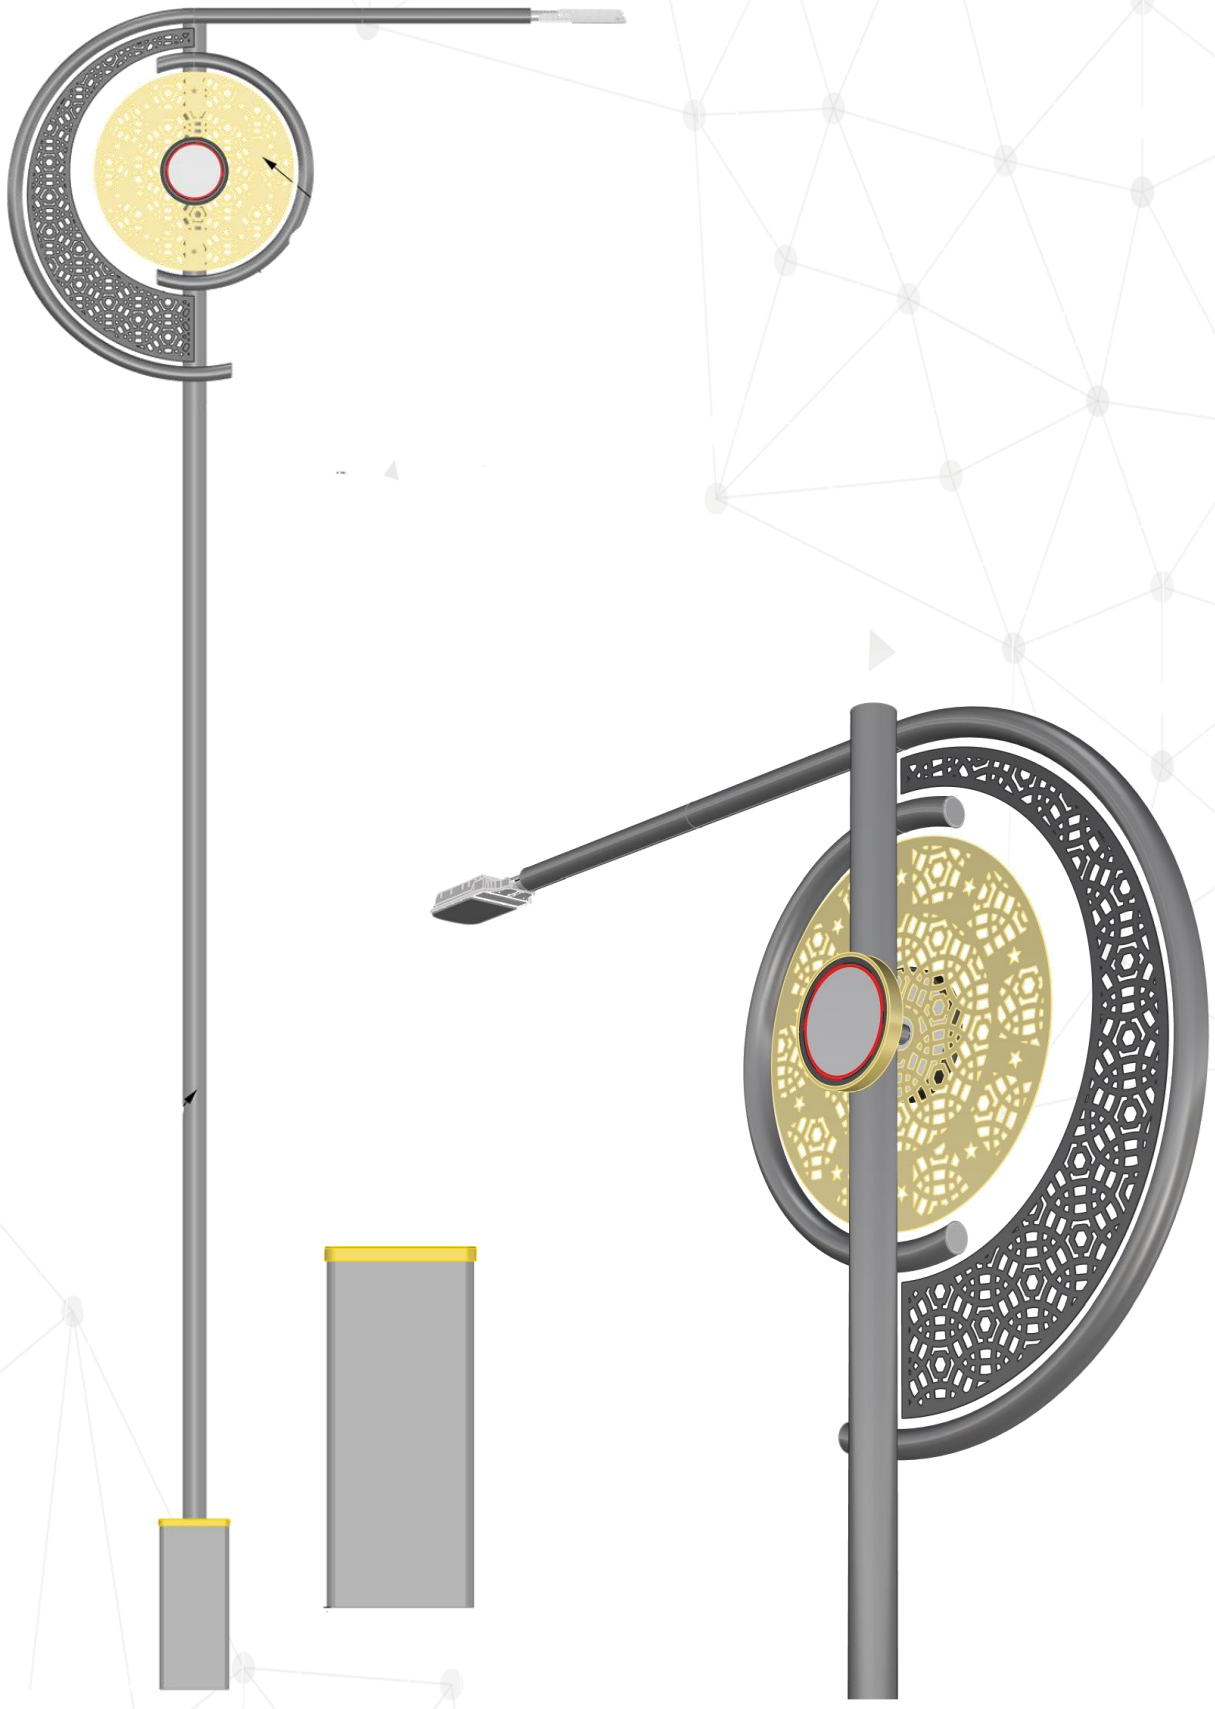

Ferro 23 05

ALL COLORS

230 V.
50 Hz.

IP 55

LED MODULE
20W/45W

E27 LED

G12 HQI-T
150W

E27 SON-T
70W

E27 HQL
160W