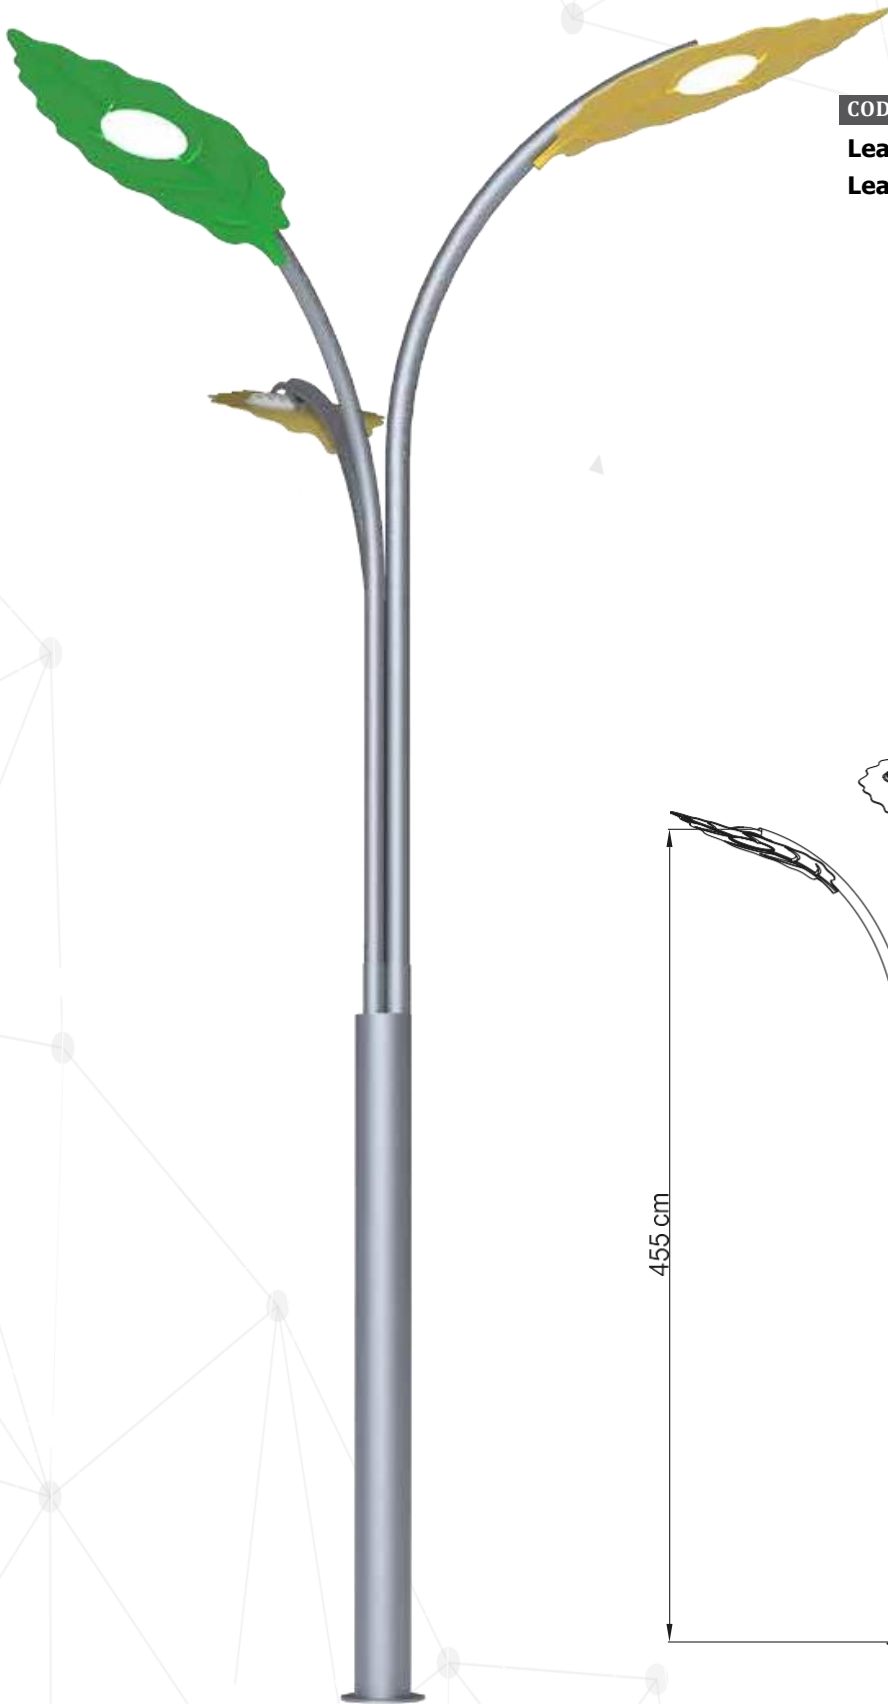

Ferro 23 106

CODE	LAMP	KELVIN / LUMEN
Leaf-1.45	45W LED	3000K / 5175 lm
Leaf-1.60	60W LED	3000K / 6900 lm