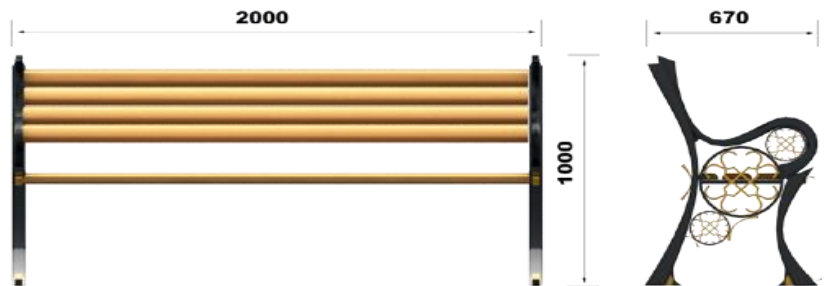

Ferro 23 174

ALL COLORS

230 V.
50 Hz.

IP 55

LED MODULE
20W/45W

E27 LED

G12 HQI-T
150W

E27 SON-T
70W

E27 HQL
160W