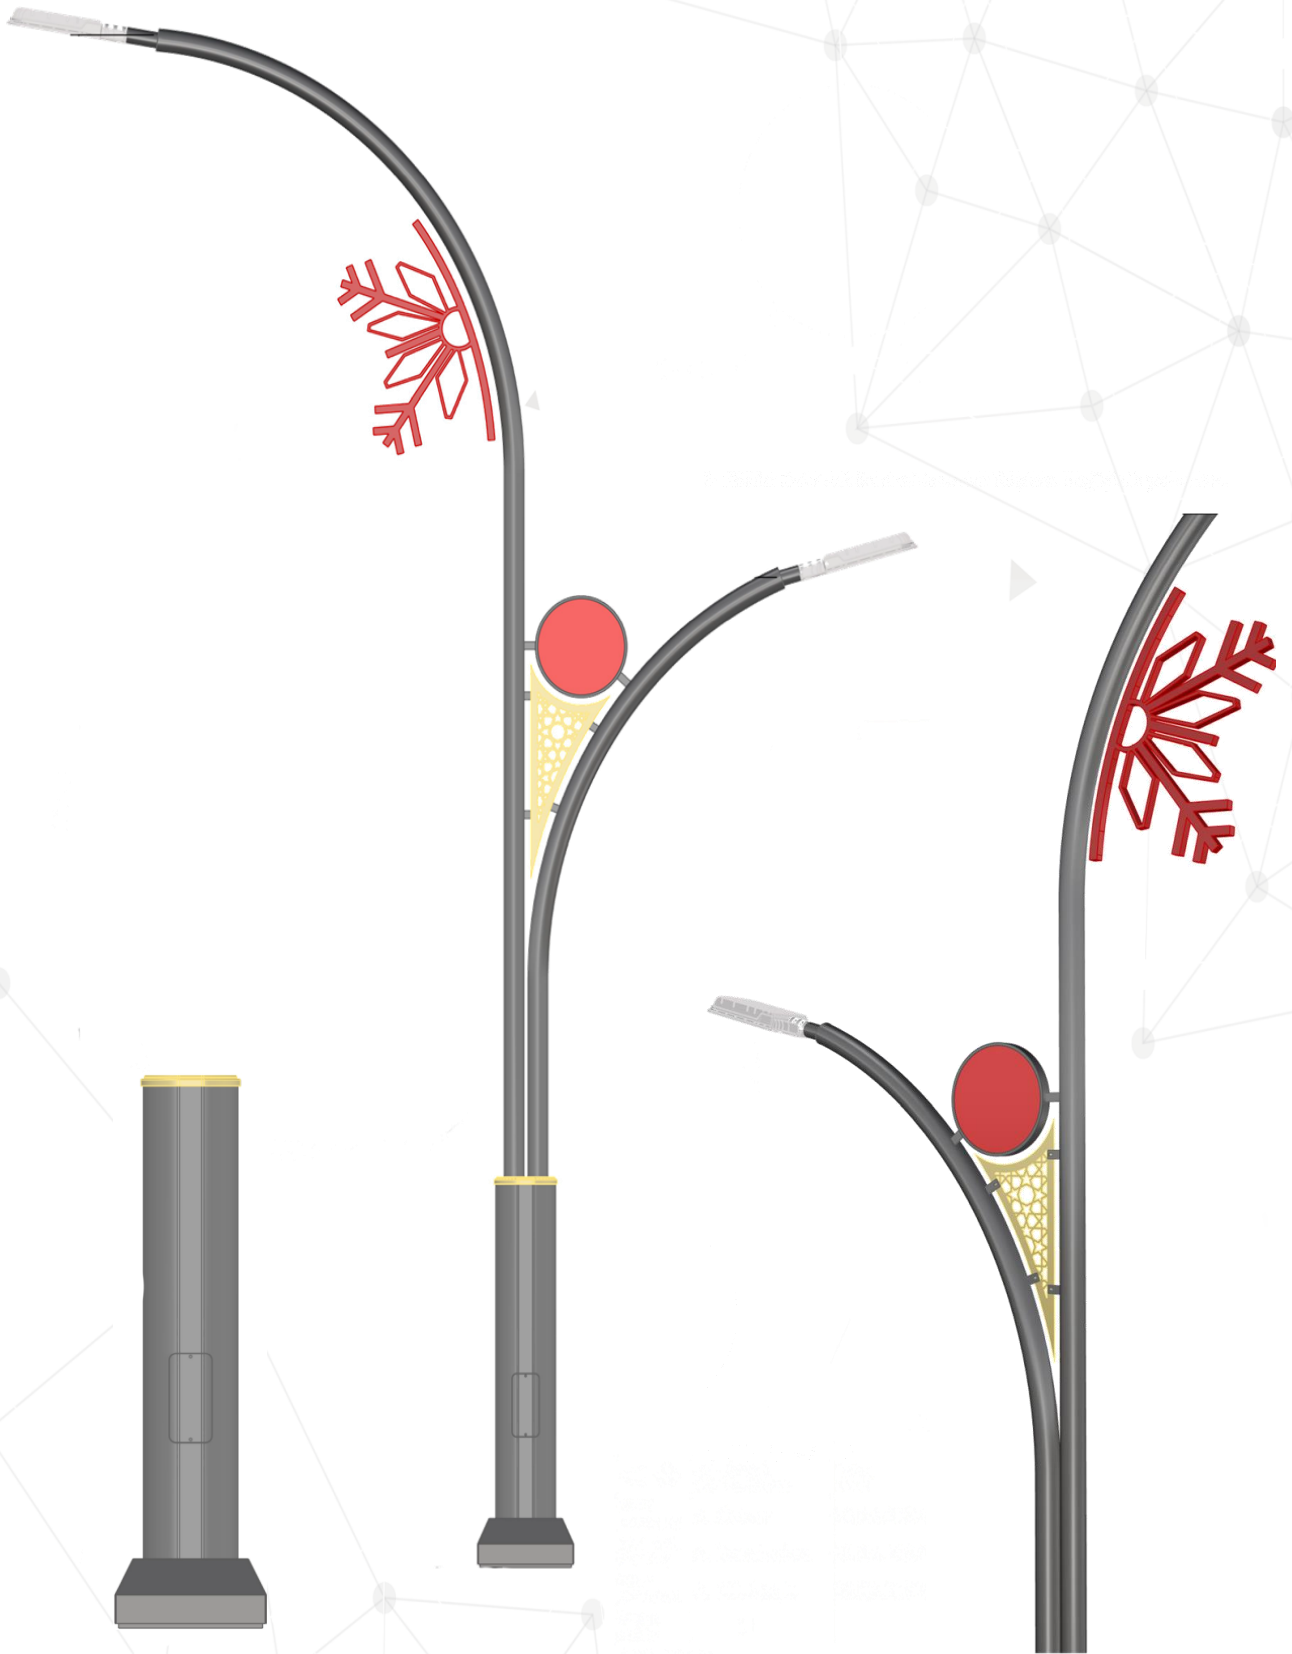

Ferro 23 10

ALL COLORS

230 V.
50 Hz.

IP 55

LED MODULE
20W/45W

E27 LED

G12 HQI-T
150W

E27 SON-T
70W

E27 HQL
160W