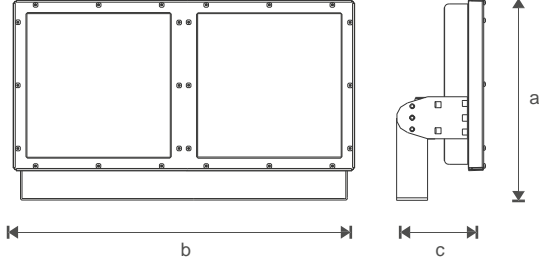

Ferro 23 180

LED LUMINAIRES

Orion X2 series

LED Floodlight Luminaires / LED Projektör Armatürler

Dimensions / Ölçüler

a b c

Body dimensions : 690 x 345 x 140mm
Pack dimensions : 720 x 360 x 200mm
: 18 kg Weight

Technical Features / Teknik Özellikler

Lamp Type	: Power LED
Warranty	: 5 Years
Housing	: Aluminium
Glass	: 5mm Tempered
Paint	: Electrostatic powder coating
IP	: 66
Kelvin	: 3000-4000-6000
CRI	: >80
LED Lifetime	: 50.000 h
Power Supply	: 220-240 AC 50-60 Hz.
Connectors	: Stainless
Environment	: Outdoor

Lens angles / Lens açıları

Model Model	Power (W) Güç (W)	Led Pcs Led Sayısı	Efficiency Verim	Light Output Işık Şiddeti
	48000 lm	%96	200 / 800	400 Watt PL400W200HP
PL500W200HP	500 Watt	200 / 800	%96	60000 lm
PL600W200HP	600 Watt	200 / 800	%96	72000 lm
PL900W1200MP	900 Watt	1200	%98	108000 lm
PL1000W1200MP	1000 Watt	1200	%98	120000 lm

Technical Options Teknik Seçenekler

Dimmer
Dali

Colours / Renkler

200 L : Power Led
800 L : Mid power 3030 / Lumen + %15