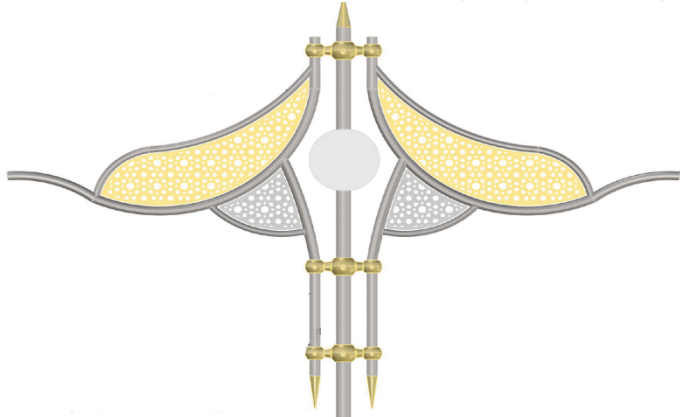

Ferro 23 13

ALL COLORS

230 V.
50 Hz.

IP 55

LED MODULE
20W/45W

E27 LED

G12 HQI-T
150W

E27 SON-T
70W

E27 HQL
160W