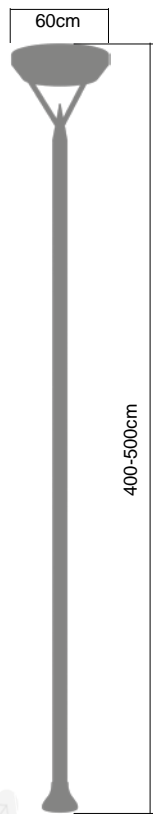

CODE	LAMP	KELVIN / LUMEN
Ferro 0950	60W LED	3000K / 8580 lm