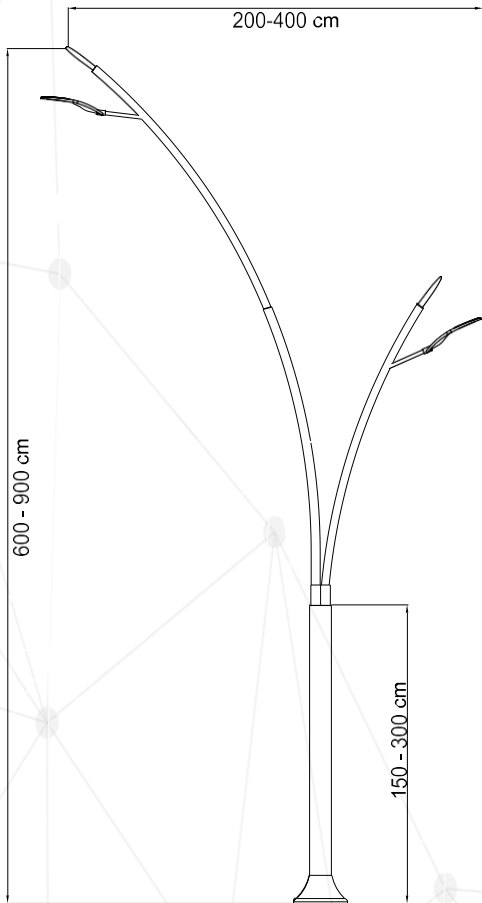

Ferro 23 68

ALL COLORS

230 V.
50 Hz.

IP 55

LED MODULE
20W/45W

E27 LED

G12 HQI-T
150W

E27 SON-T
70W

E27 HQL
160W