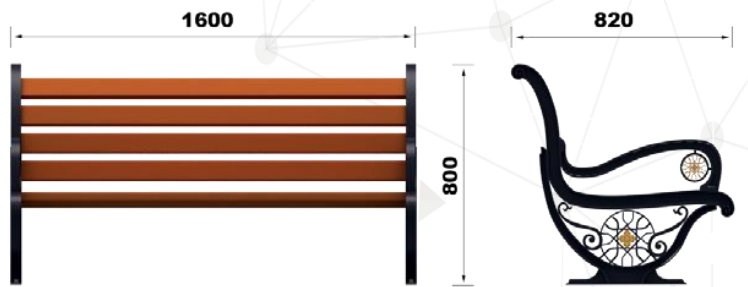

Ferro 23 175

ALL COLORS

230 V.
50 Hz.

IP 55

LED MODULE
20W/45W

E27 LED

G12 HQI-T
150W

E27 SON-T
70W

E27 HQL
160W