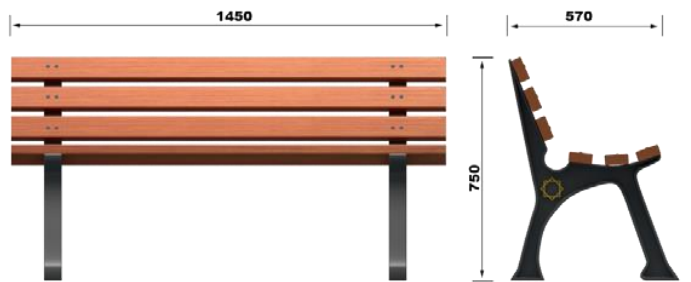

Ferro 23 175

ALL COLORS

230 V.
50 Hz.

IP 55

LED MODULE
20W/45W

E27 LED

G12 HQI-T
150W

E27 SON-T
70W

E27 HQL
160W