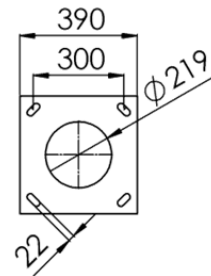

ALL COLORS

230 V.
50 Hz.

IP 55

LED MODULE
20W/45W

E27 LED

G12 HQI-T
150W

E27 SON-T
70W

E27 HQL
160W