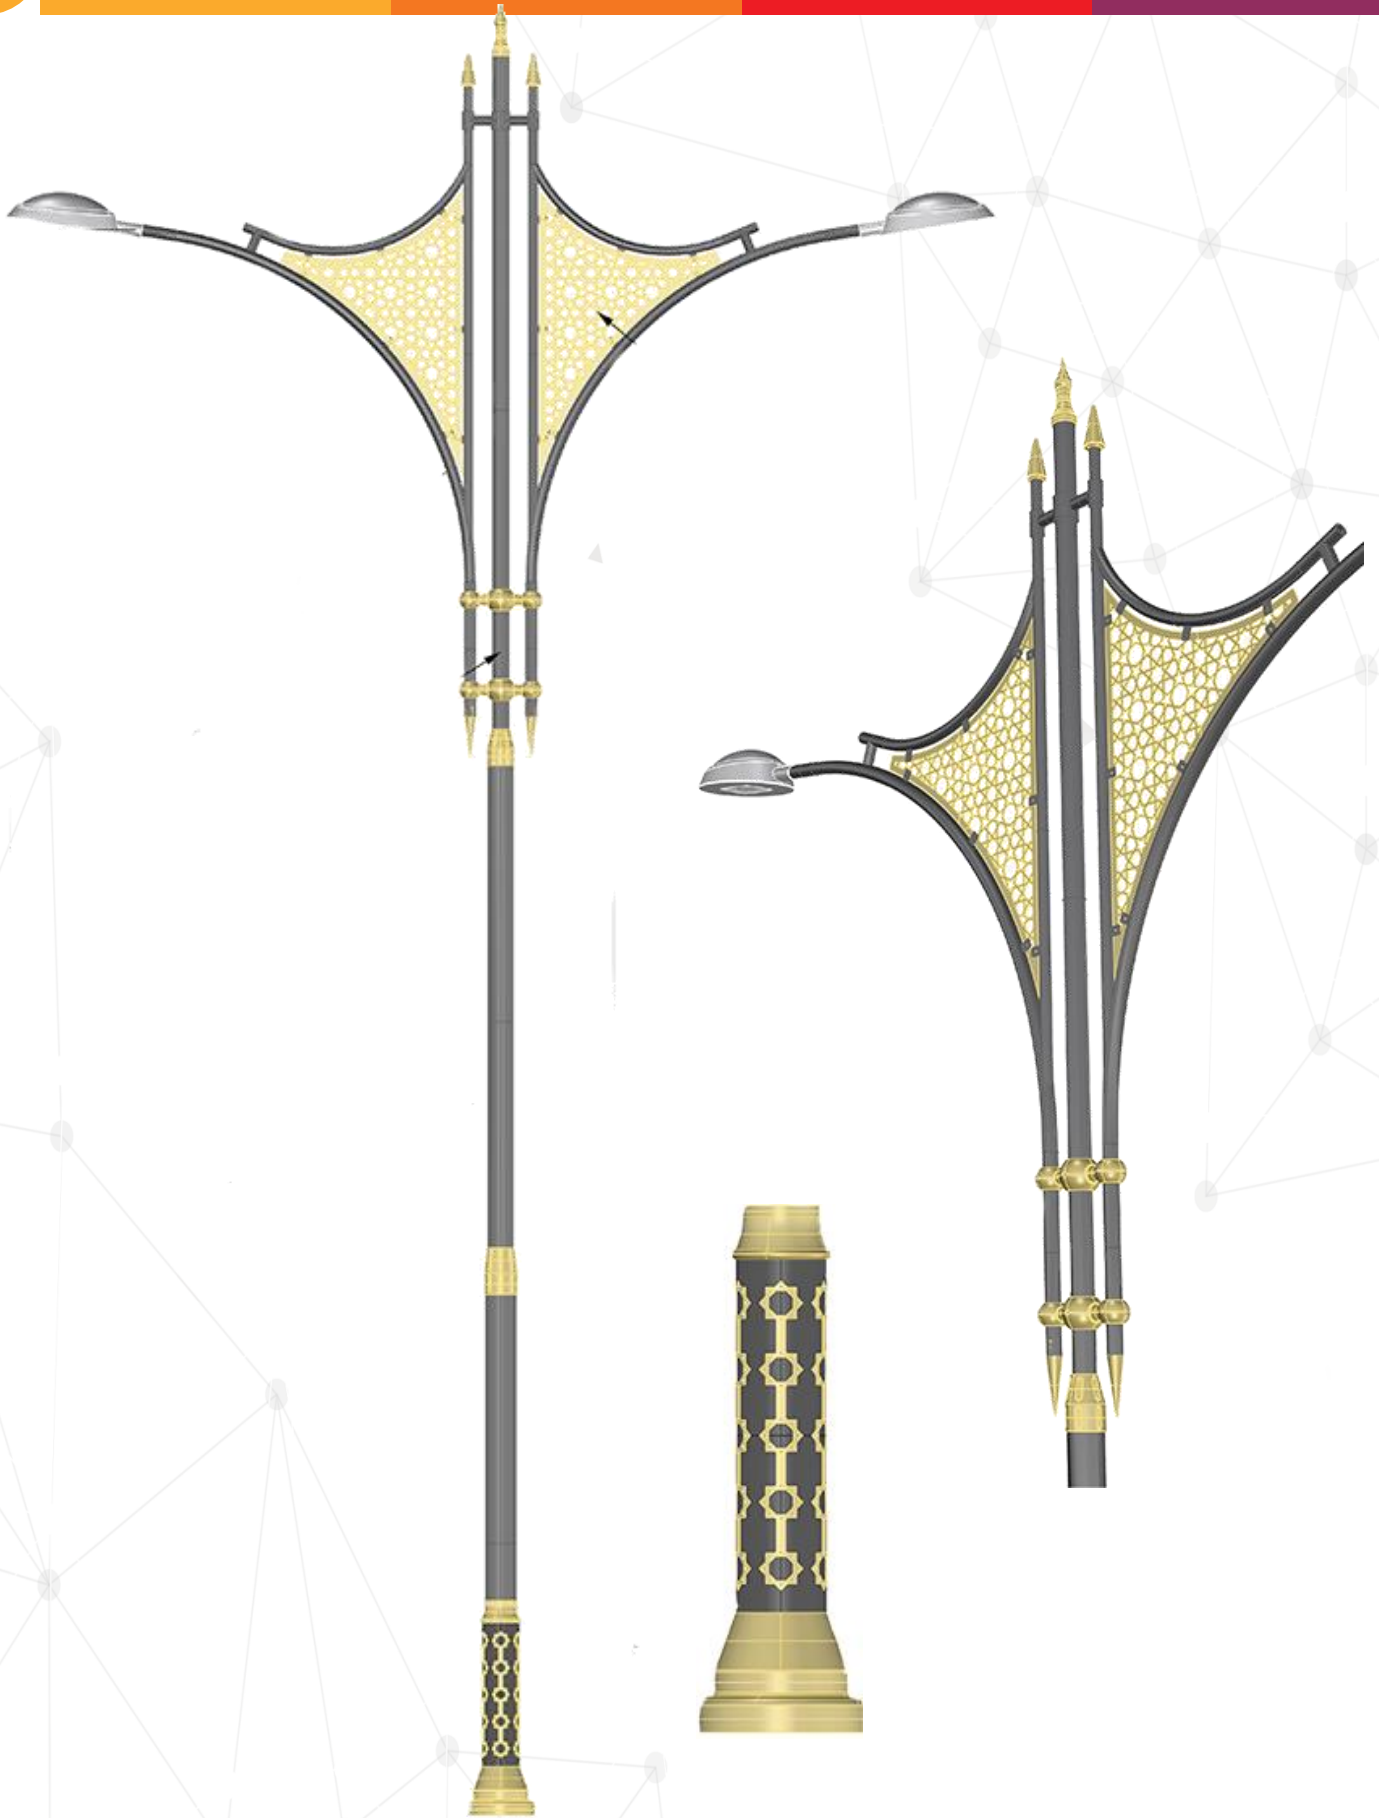

Ferro 23 02

ALL COLORS

230 V.
50 Hz.

IP 55

LED MODULE
20W/45W

E27 LED

G12 HQI-T
150W

E27 SON-T
70W

E27 HQL
160W