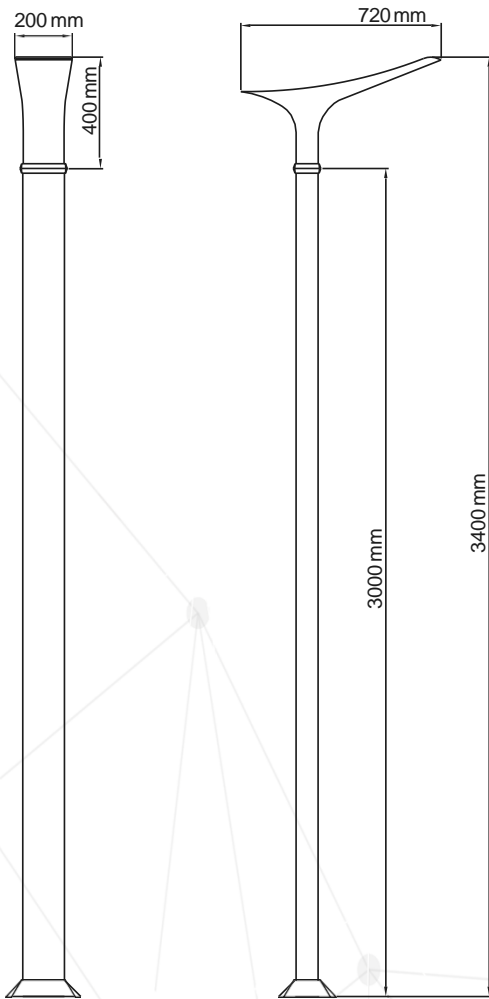

Ferro 23 138

ALL COLORS

230 V.
50 Hz.

IP 55

LED MODULE
20W/45W

E27 LED

G12 HQI-T
150W

E27 SON-T
70W

E27 HQL
160W