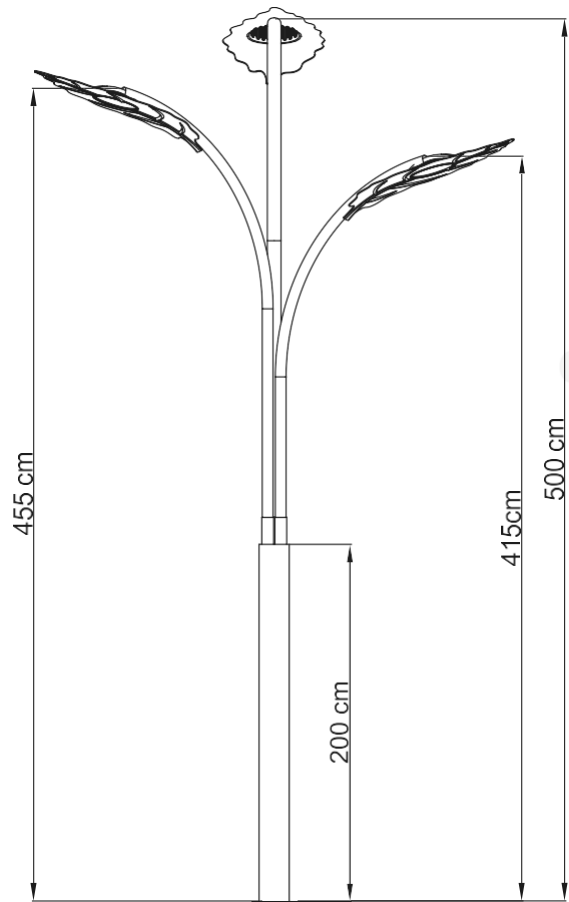

ALL COLORS

230 V.
50 Hz.

IP 55

LED MODULE
20W/45W

E27 LED

G12 HQI-T
150W

E27 SON-T
70W

E27 HQL
160W