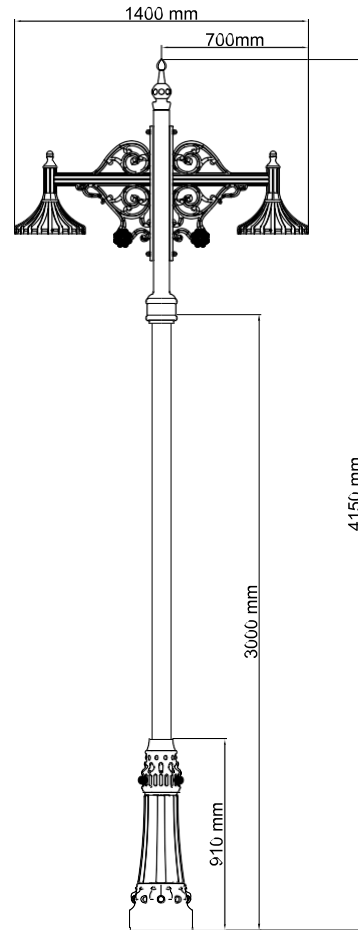

ALL COLORS

230 V.
50 Hz.

IP 55

LED MODULE
20W/45W

E27 LED

G12 HQI-T
150W

E27 SON-T
70W

E27 HQL
160W