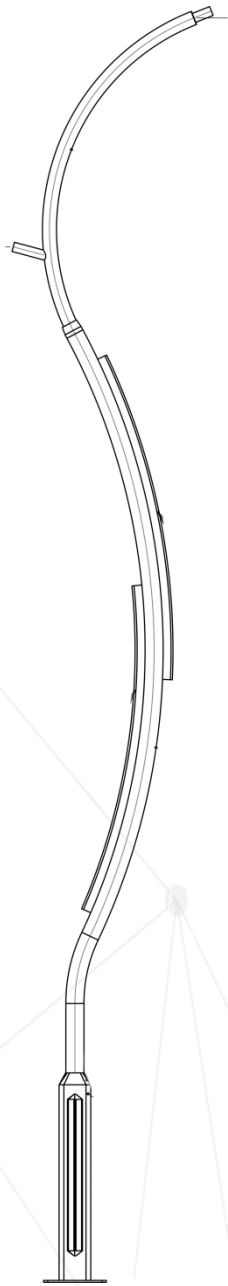

Ferro 23 67

ALL COLORS

230 V.
50 Hz.

IP 55

LED MODULE
20W/45W

E27 LED

G12 HQI-T
150W

E27 SON-T
70W

E27 HQL
160W