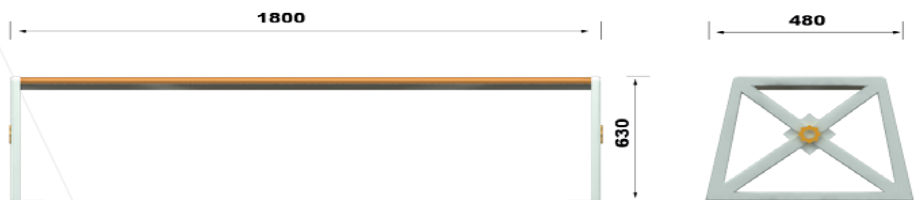

Ferro 23 178

ALL COLORS

230 V.
50 Hz.

IP 55

LED MODULE
20W/45W

E27 LED

G12 HQI-T
150W

E27 SON-T
70W

E27 HQL
160W