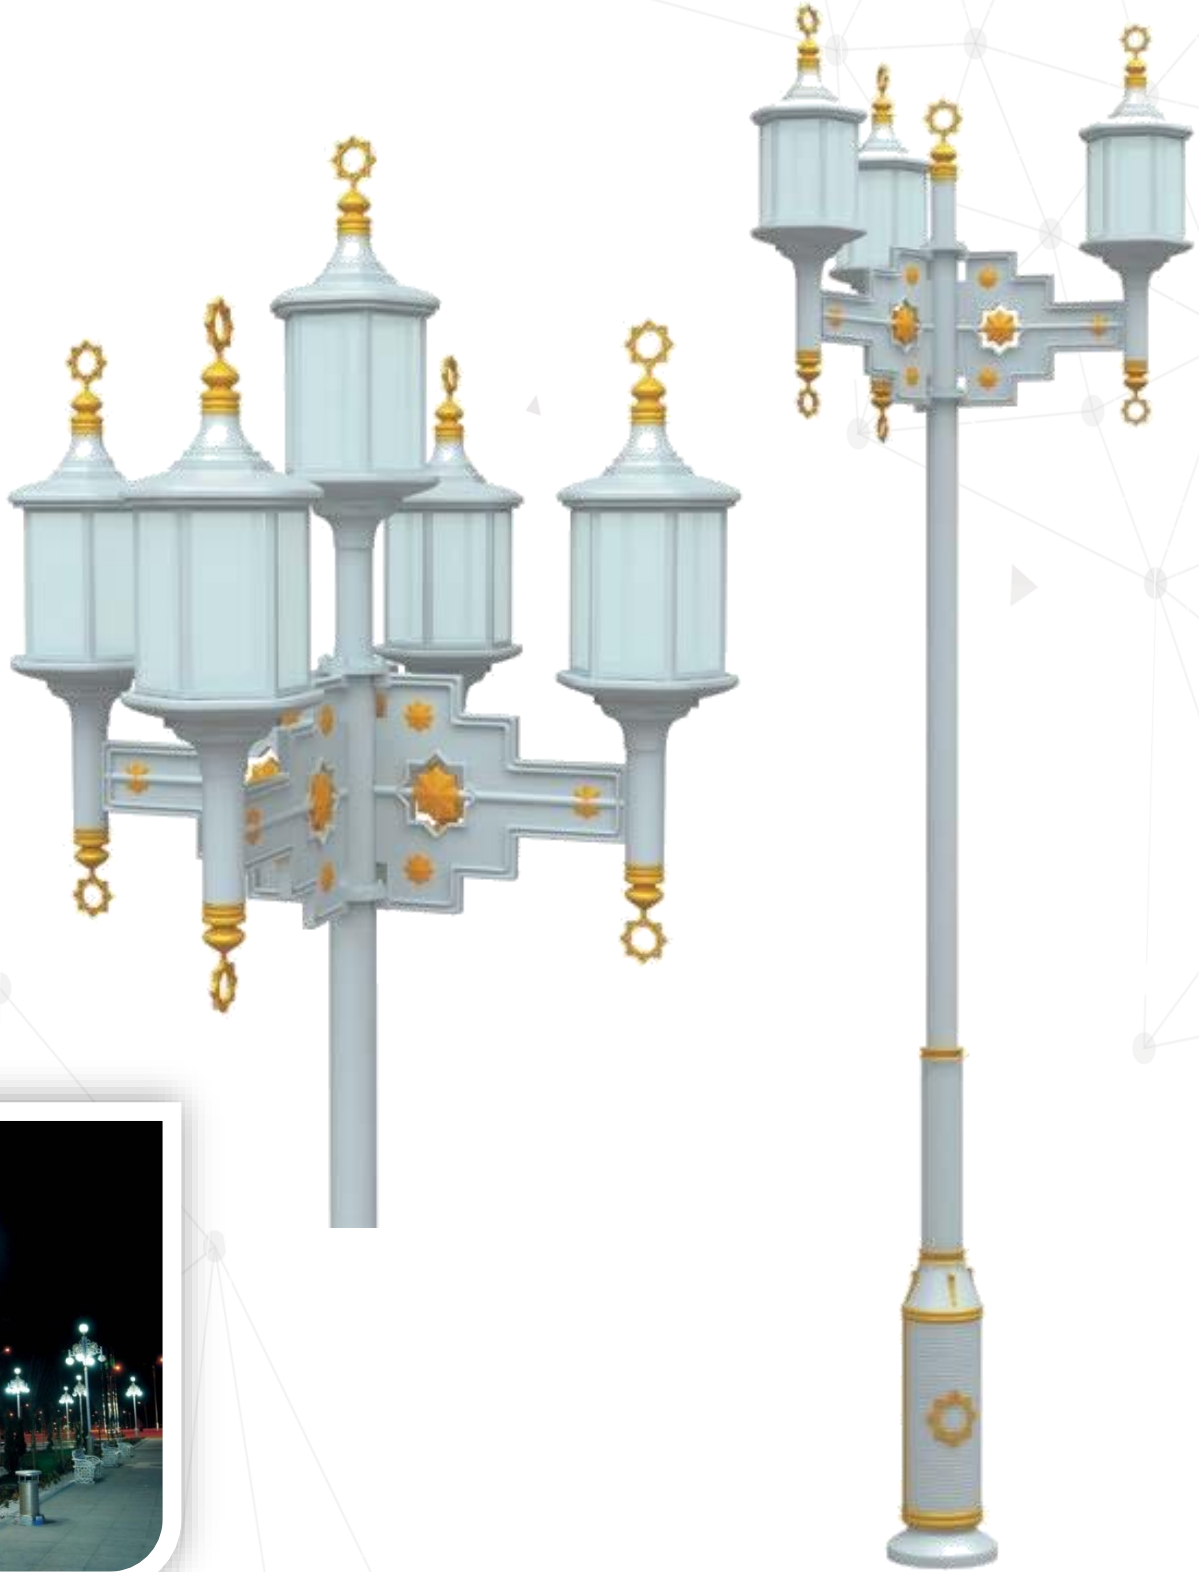

Ferro 23 112

ALL COLORS

230 V.
50 Hz.

IP 55

LED MODULE
20W/45W

E27 LED

G12 HQI-T
150W

E27 SON-T
70W

E27 HQL
160W