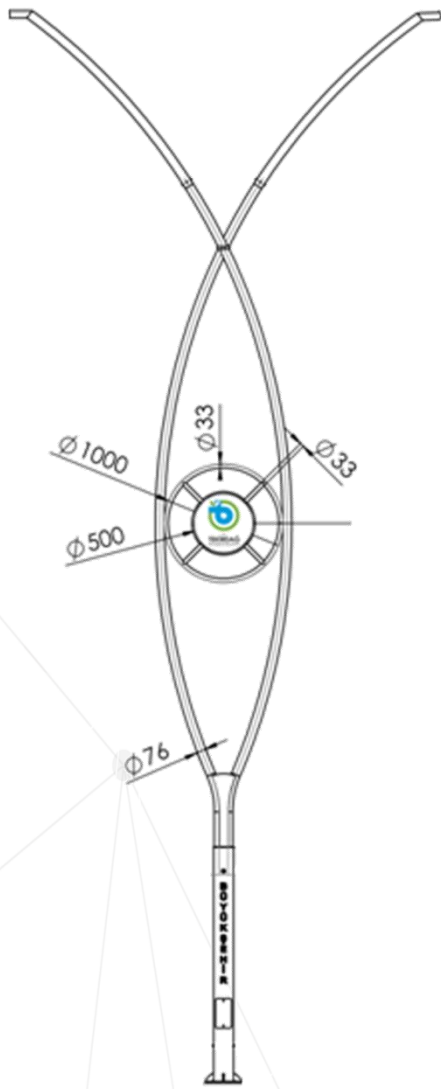

Ferro 23 50

ALL COLORS

230 V.
50 Hz.

IP 55

LED MODULE
20W/45W

E27 LED

G12 HQI-T
150W

E27 SON-T
70W

E27 HQL
160W