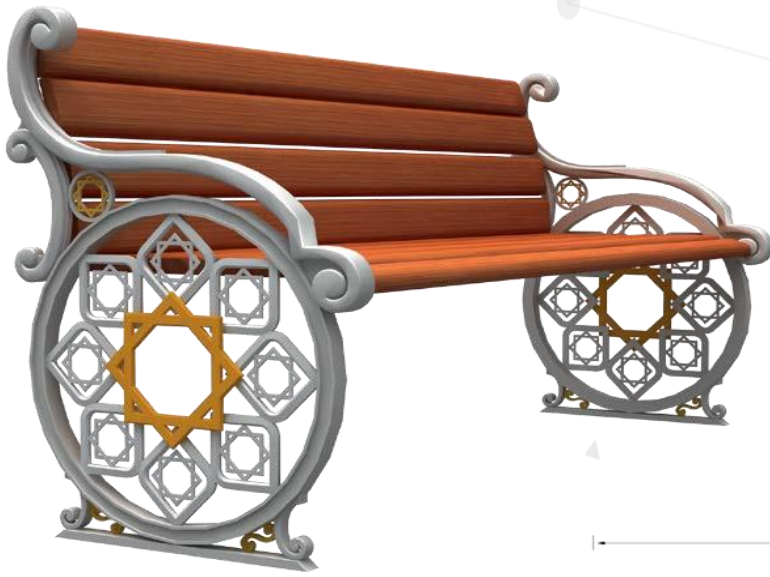

Ferro 23 174

ALL COLORS

230 V.
50 Hz.

IP 55

LED MODULE
20W/45W

E27 LED

G12 HQI-T
150W

E27 SON-T
70W

E27 HQL
160W