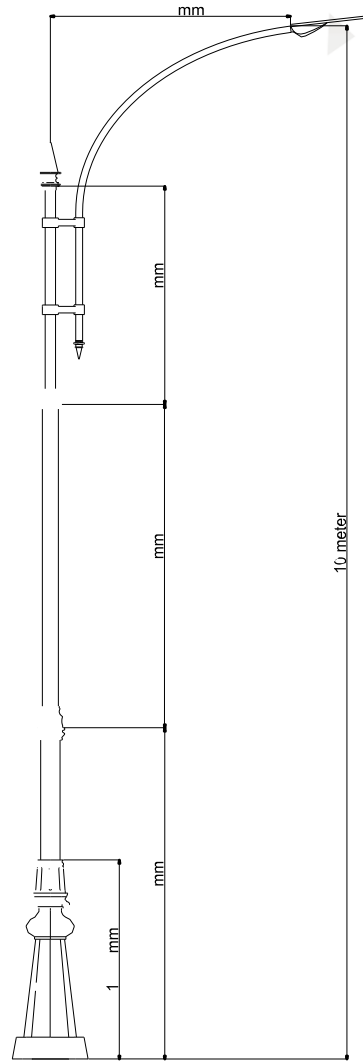

Ferro 23 28

ALL COLORS

230 V.
50 Hz.

IP 55

LED MODULE
20W/45W

E27 LED

G12 HQI-T
150W

E27 SON-T
70W

E27 HQL
160W