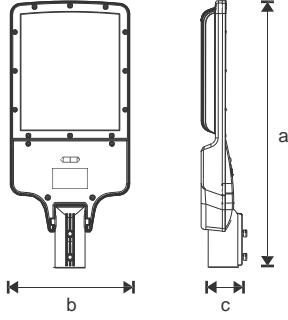

## Dimensions / Ölçüler

Body dimensions : 630 x 280x 77mm  
 Pack dimensions : 640 x 290 x 80mm  
 : 8,5kg(with cooler wings)Weight