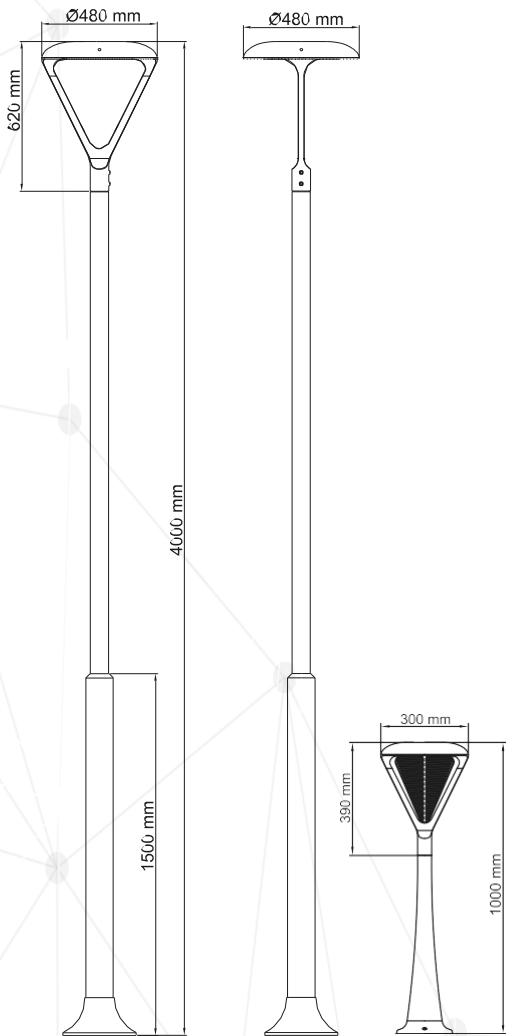

# Ferro 23 119

CODE	LAMP	KELVIN / LUMEN
<b>Ozzy.45</b>	50W LED	3000K / 5175 lm
<b>Ozzy.70</b>	70W LED	3000K / 8050 lm

Ozzy Bollard

ALL COLORS

230 V.  
50 Hz.

IP 55

LED MODULE  
20W/45W

E27 LED