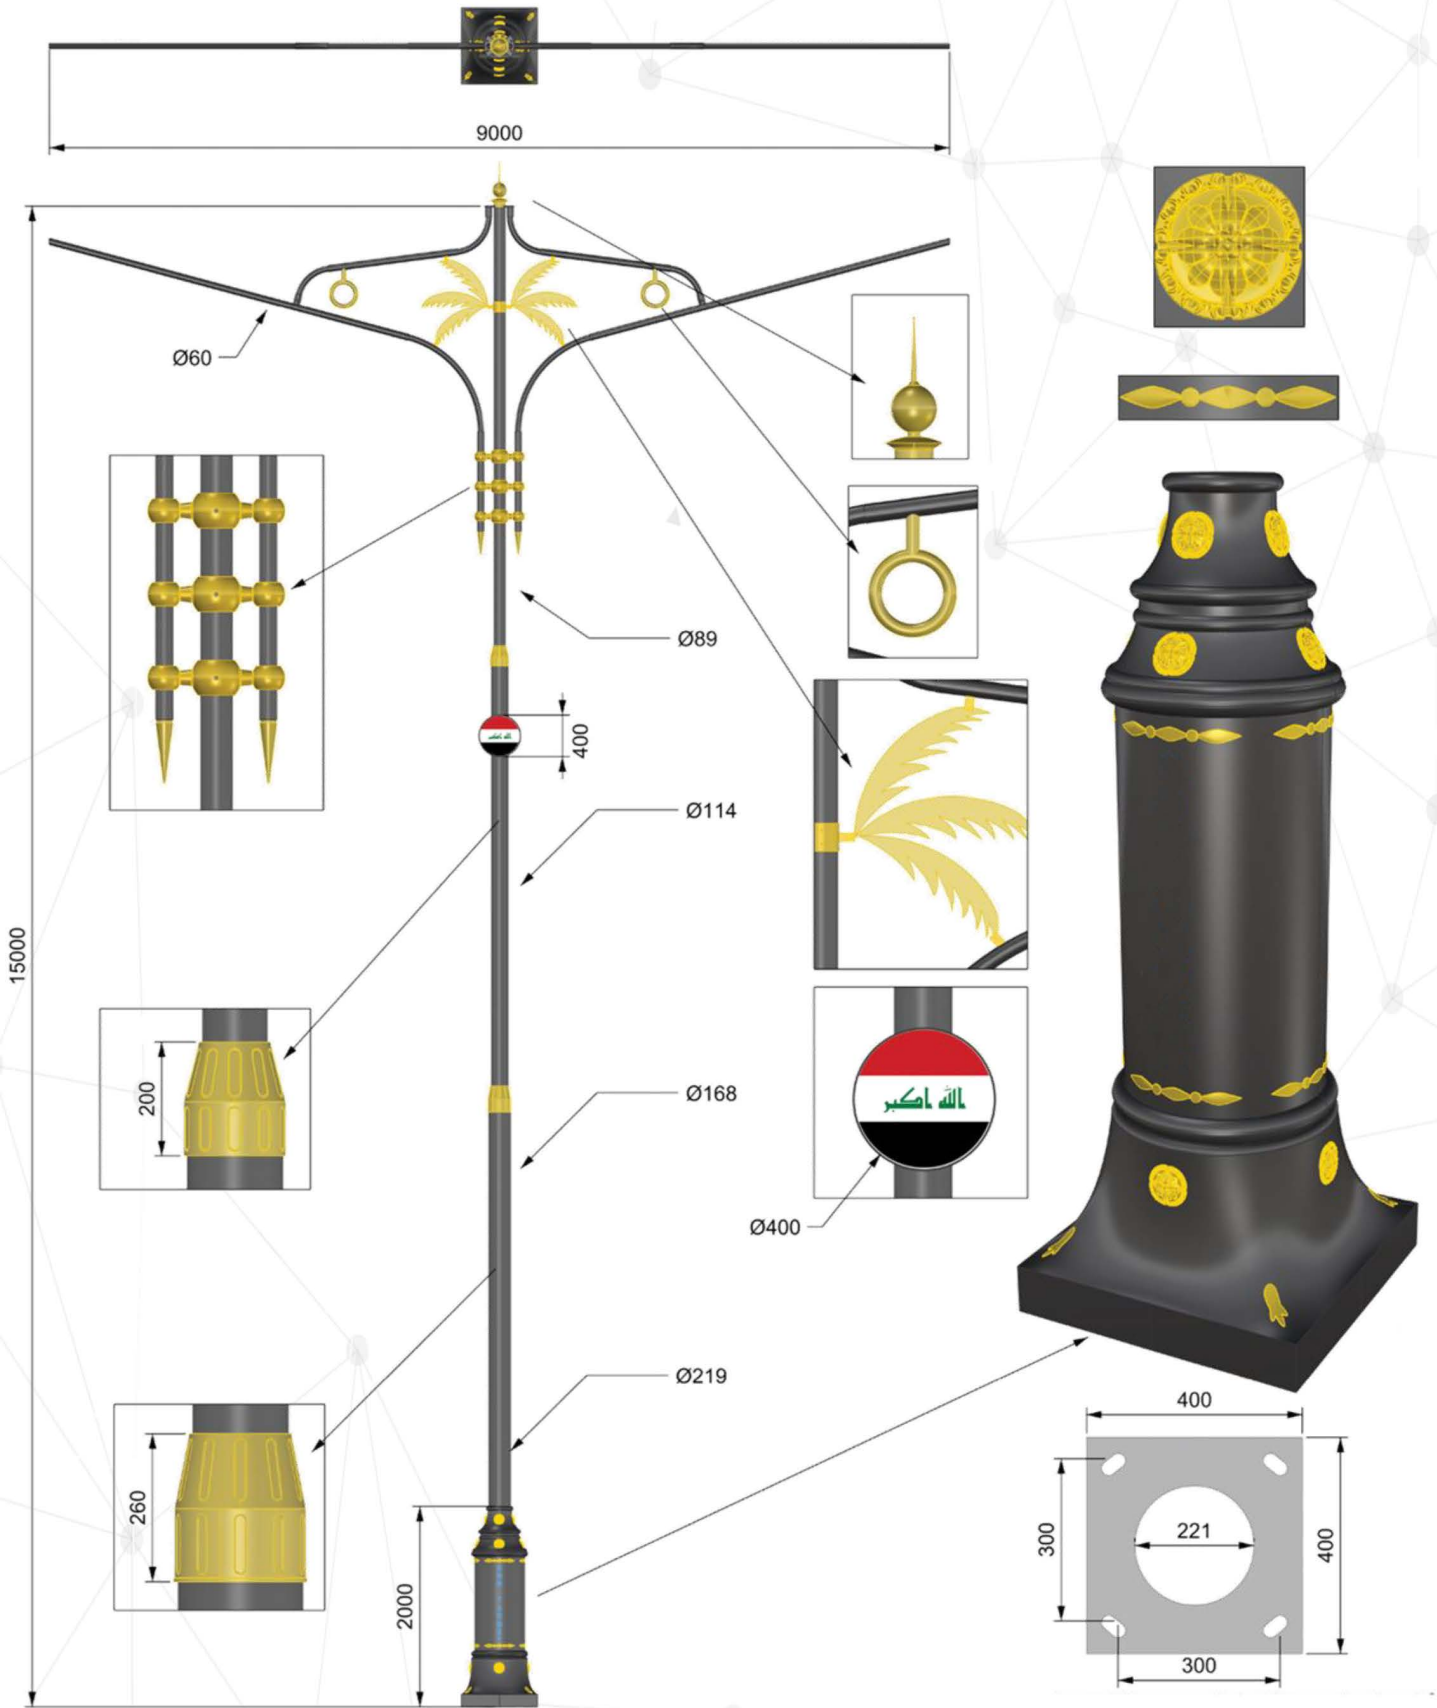

Ferro23 14

ALL COLORS

230 V.
50 Hz.

IP 55

LED MODULE
20W/45W

E27 LED

G12 HQI-T
150W

E27 SON-T
70W

E27 HQL
160W