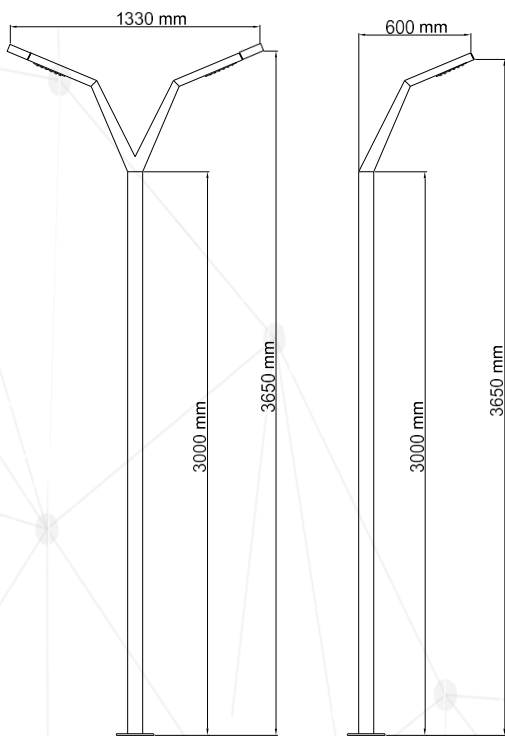

Ferro 23 139

CODE	LAMP	KELVIN / LUMEN
SNR 80181	52W LED	3000K / 7176lm
SNR 80182	2x52W LED	3000K / 14352lm

ALL COLORS

230 V.
50 Hz.

IP 55

LED MODULE
20W/45W

E27 LED

G12 HQI-T
150W

E27 SON-T
70W

E27 HQL
160W