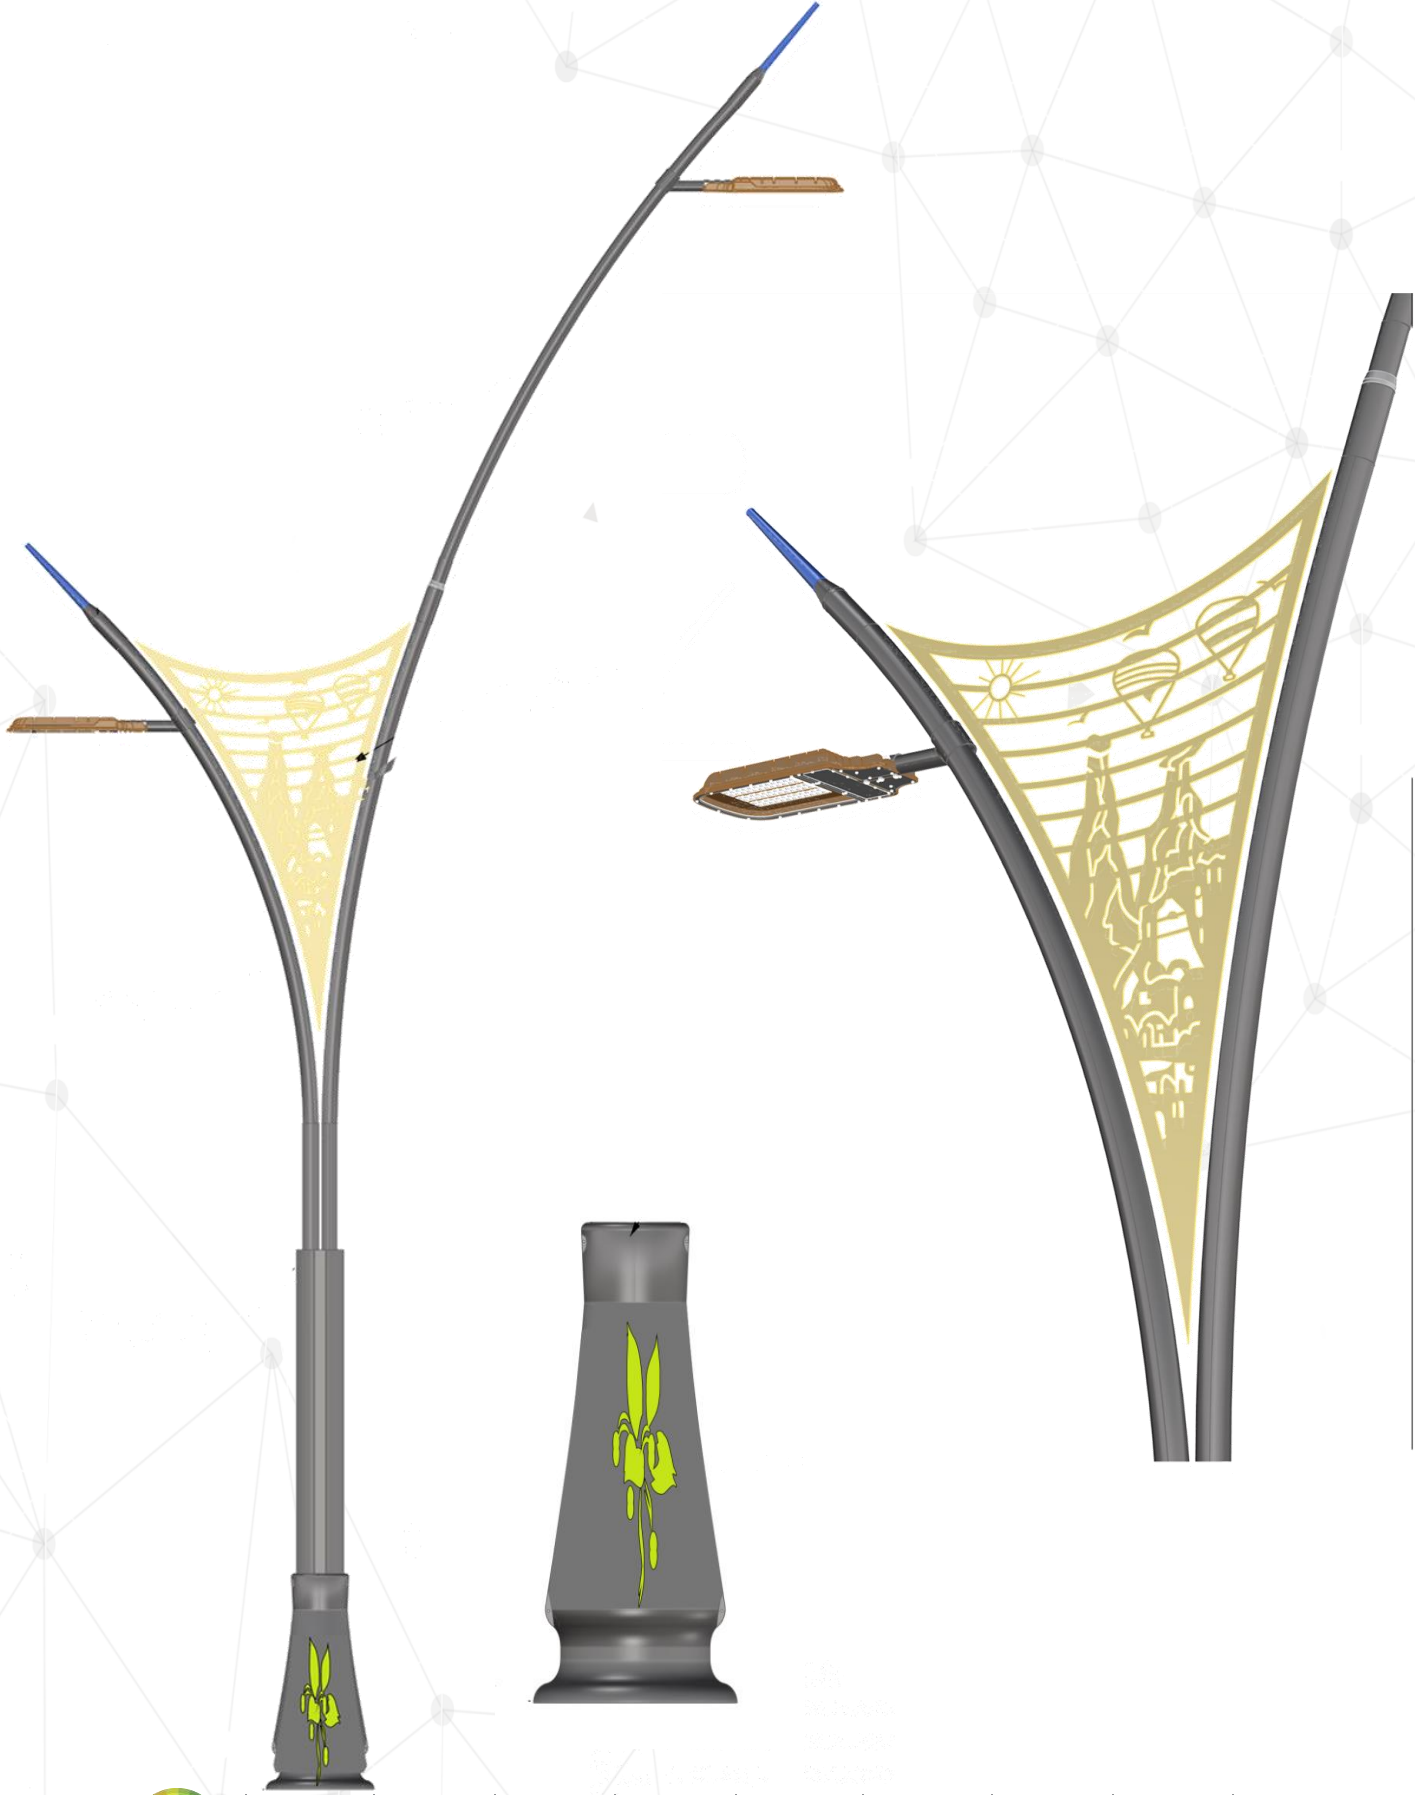

Ferro 23 16

ALL COLORS

230 V.
50 Hz.

IP 55

LED MODULE
20W/45W

E27 LED

G12 HQI-T
150W

E27 SON-T
70W

E27 HQL
160W