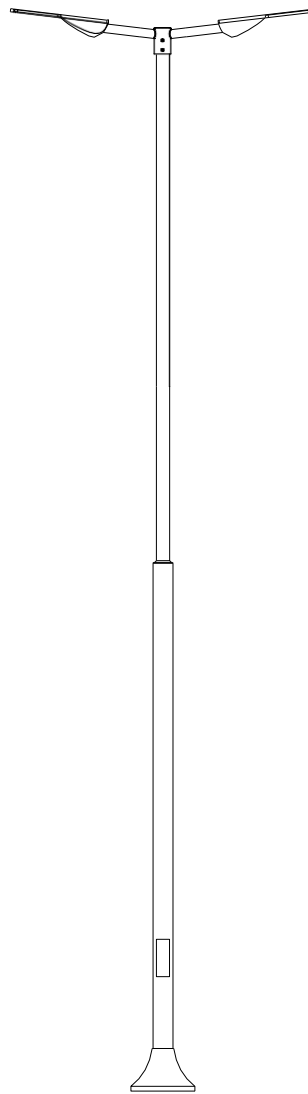

Ferro 23 57

ALL COLORS

230 V.
50 Hz.

IP 55

LED MODULE
20W/45W

E27 LED

G12 HQI-T
150W

E27 SON-T
70W

E27 HQL
160W