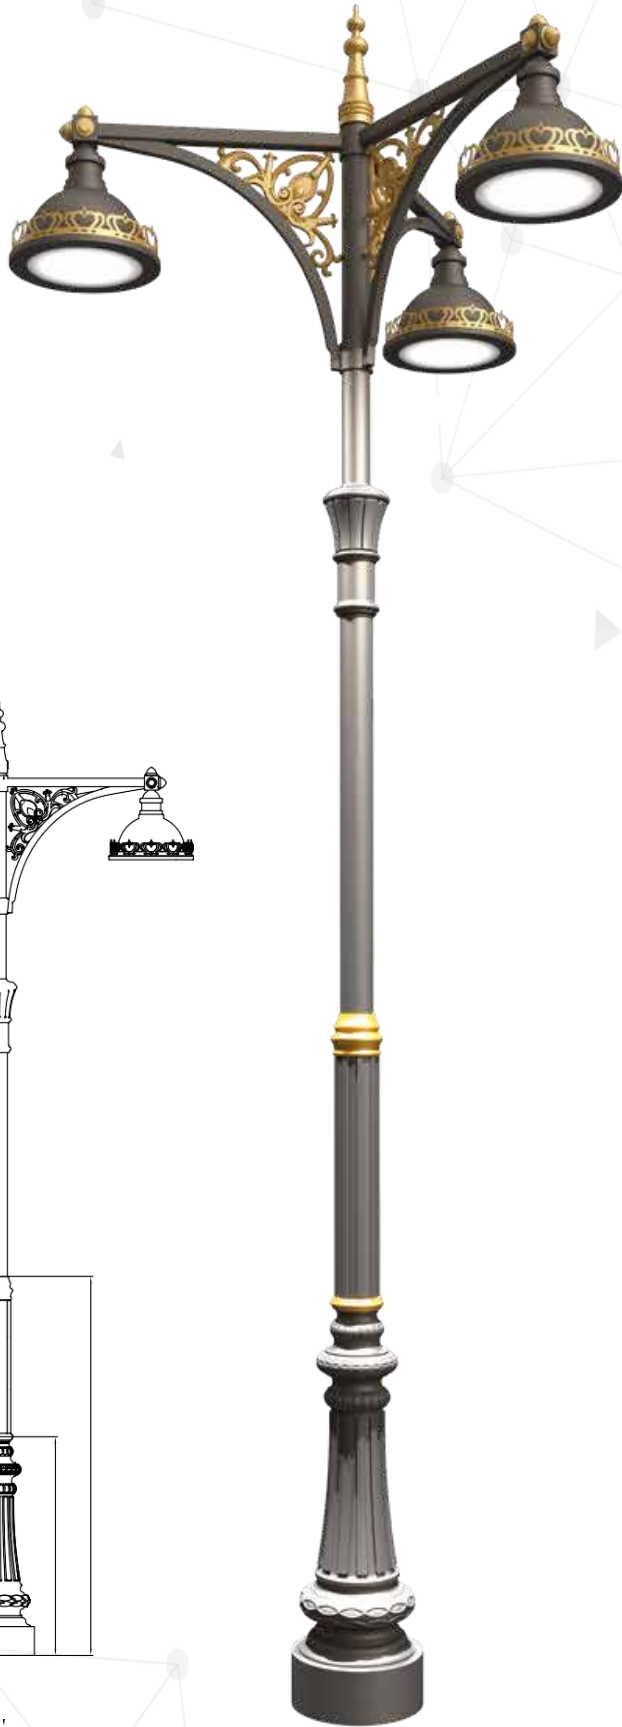

Ferro 23 42

ALL COLORS

230 V.
50 Hz.

IP 55

LED MODULE
20W/45W

E27 LED

G12 HQI-T
150W

E27 SON-T
70W

E27 HQL
160W