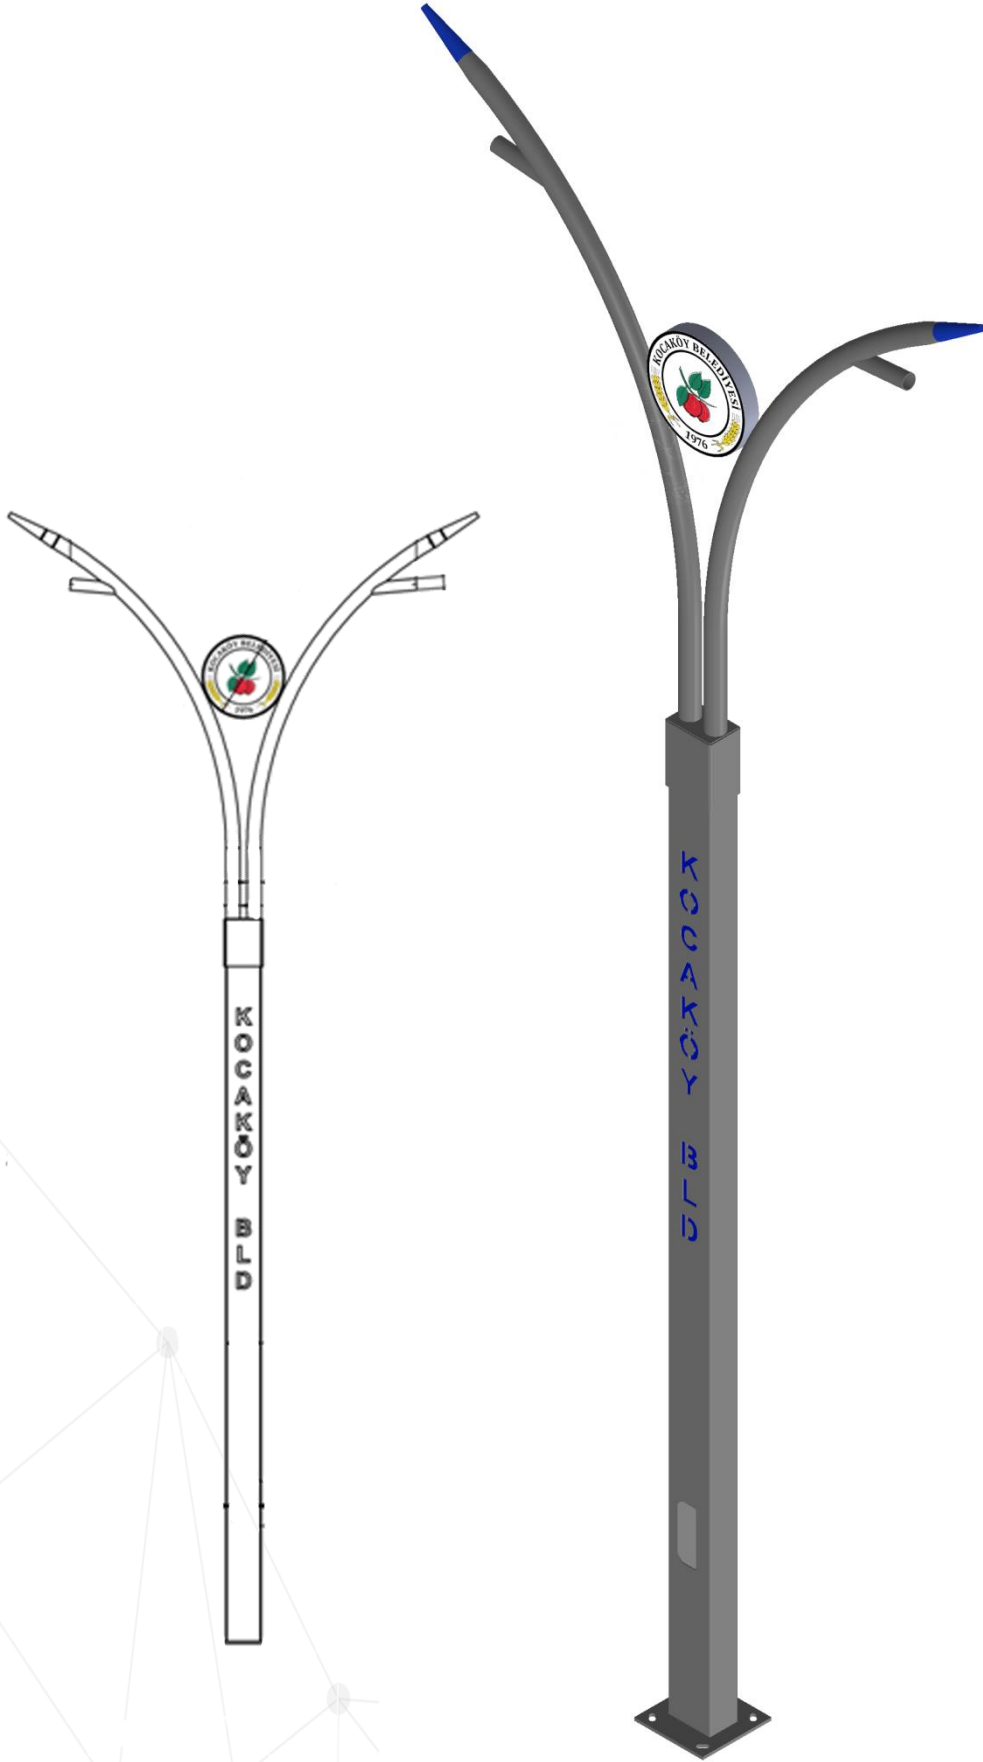

Ferro 23 60

ALL COLORS

230 V.
50 Hz.

IP 55

LED MODULE
20W/45W

E27 LED

G12 HQI-T
150W

E27 SON-T
70W

E27 HQL
160W