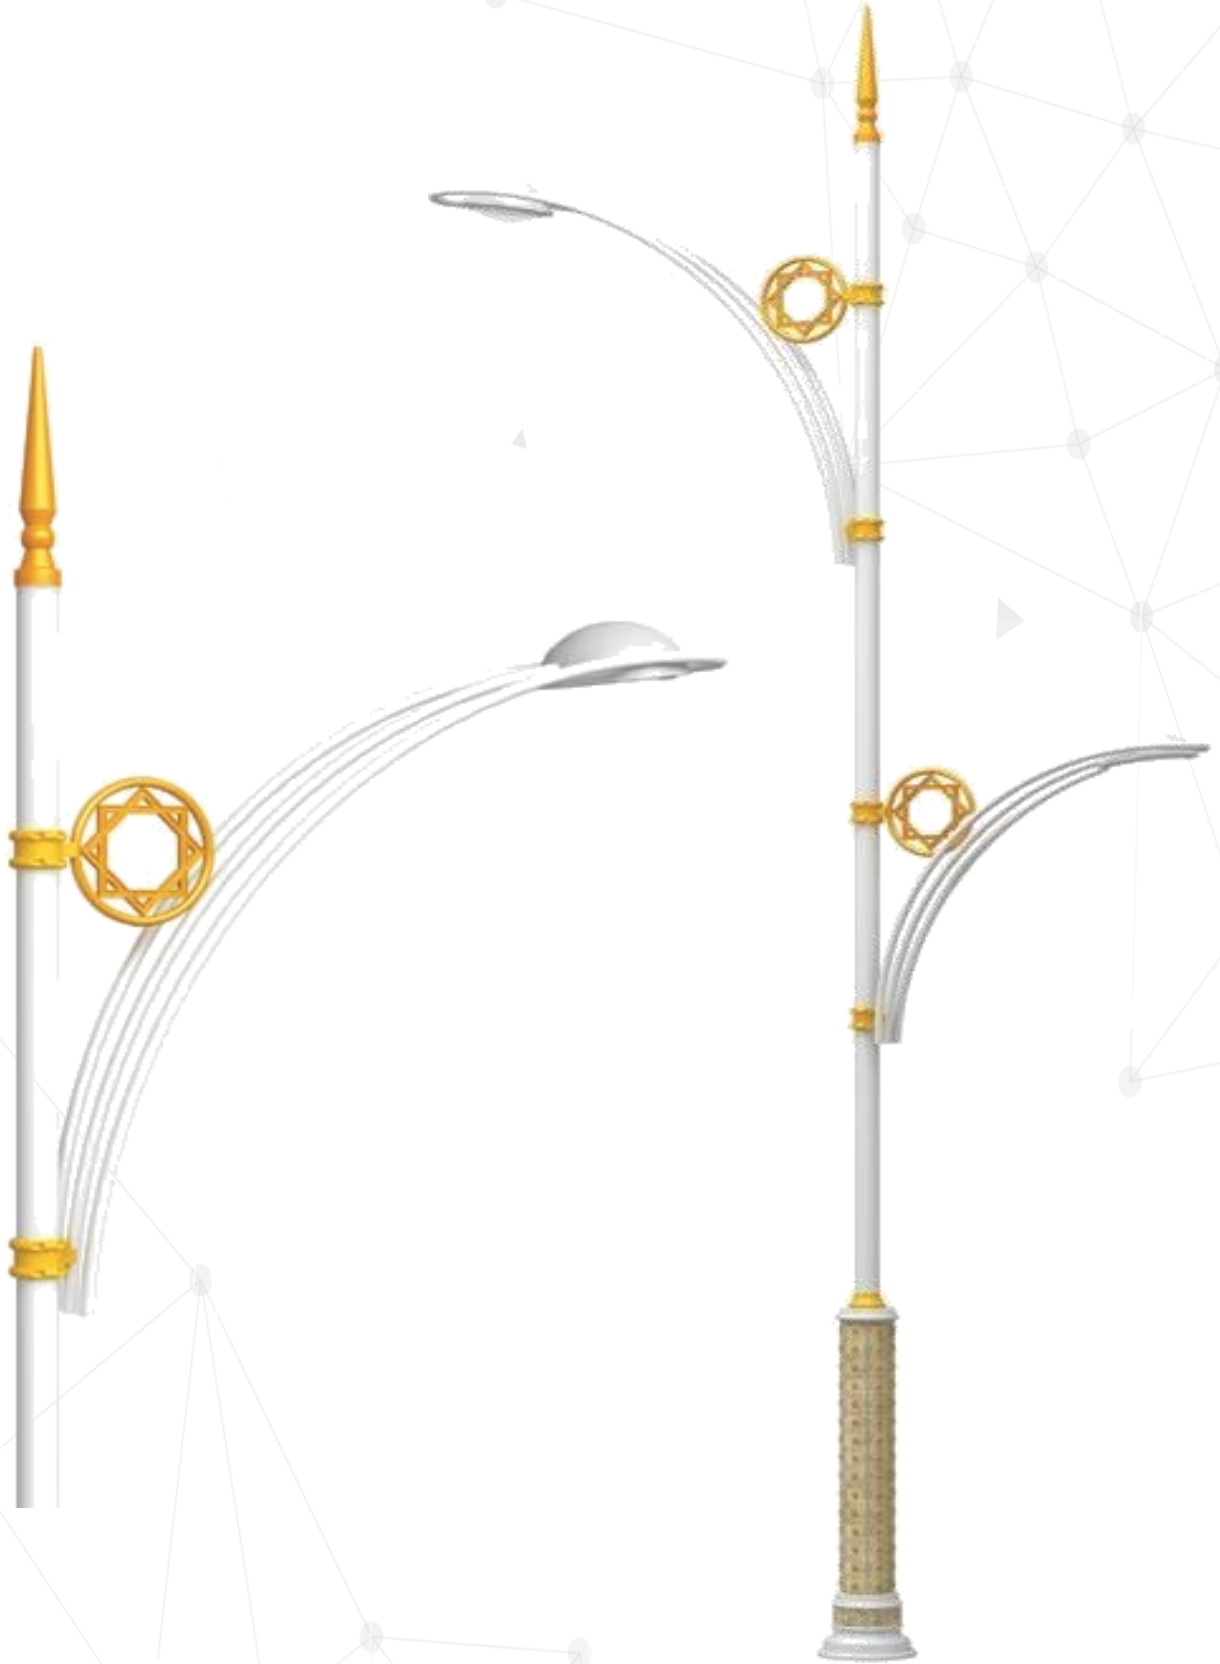

Ferro 23 79

ALL COLORS

230 V.
50 Hz.

IP 55

LED MODULE
20W/45W

E27 LED

G12 HQI-T
150W

E27 SON-T
70W

E27 HQL
160W