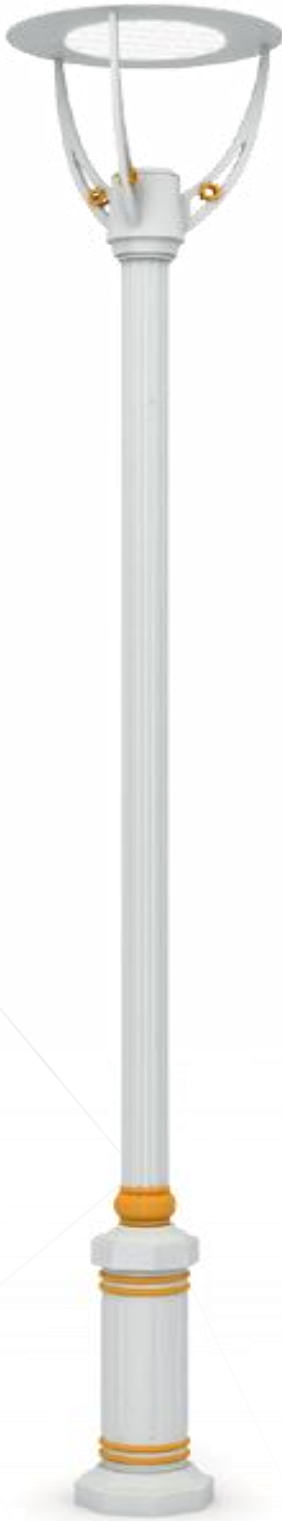

Ferro 23 128

ALL COLORS

230 V.
50 Hz.

IP 55

LED MODULE
20W/45W

E27 LED

G12 HQI-T
150W

E27 SON-T
70W

E27 HQL
160W