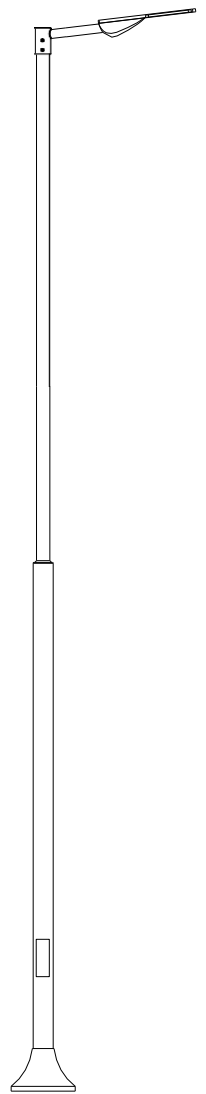

Ferro 23 57

ALL COLORS

230 V.
50 Hz.

IP 55

LED MODULE
20W/45W

E27 LED

G12 HQI-T
150W

E27 SON-T
70W

E27 HQL
160W