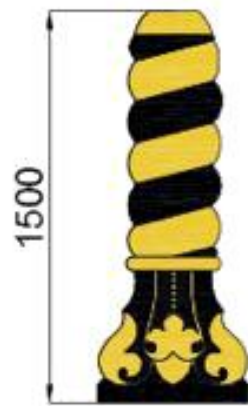

Ferro 23 23

ALL COLORS

230 V.
50 Hz.

IP 55

LED MODULE
20W/45W

E27 LED

G12 HQI-T
150W

E27 SON-T
70W

E27 HQL
160W