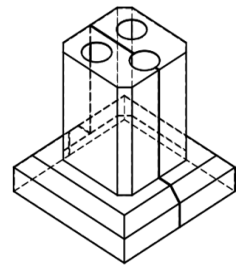

Ferro 23 55

ALL COLORS

230 V.
50 Hz.

IP 55

LED MODULE
20W/45W

E27 LED

G12 HQI-T
150W

E27 SON-T
70W

E27 HQL
160W