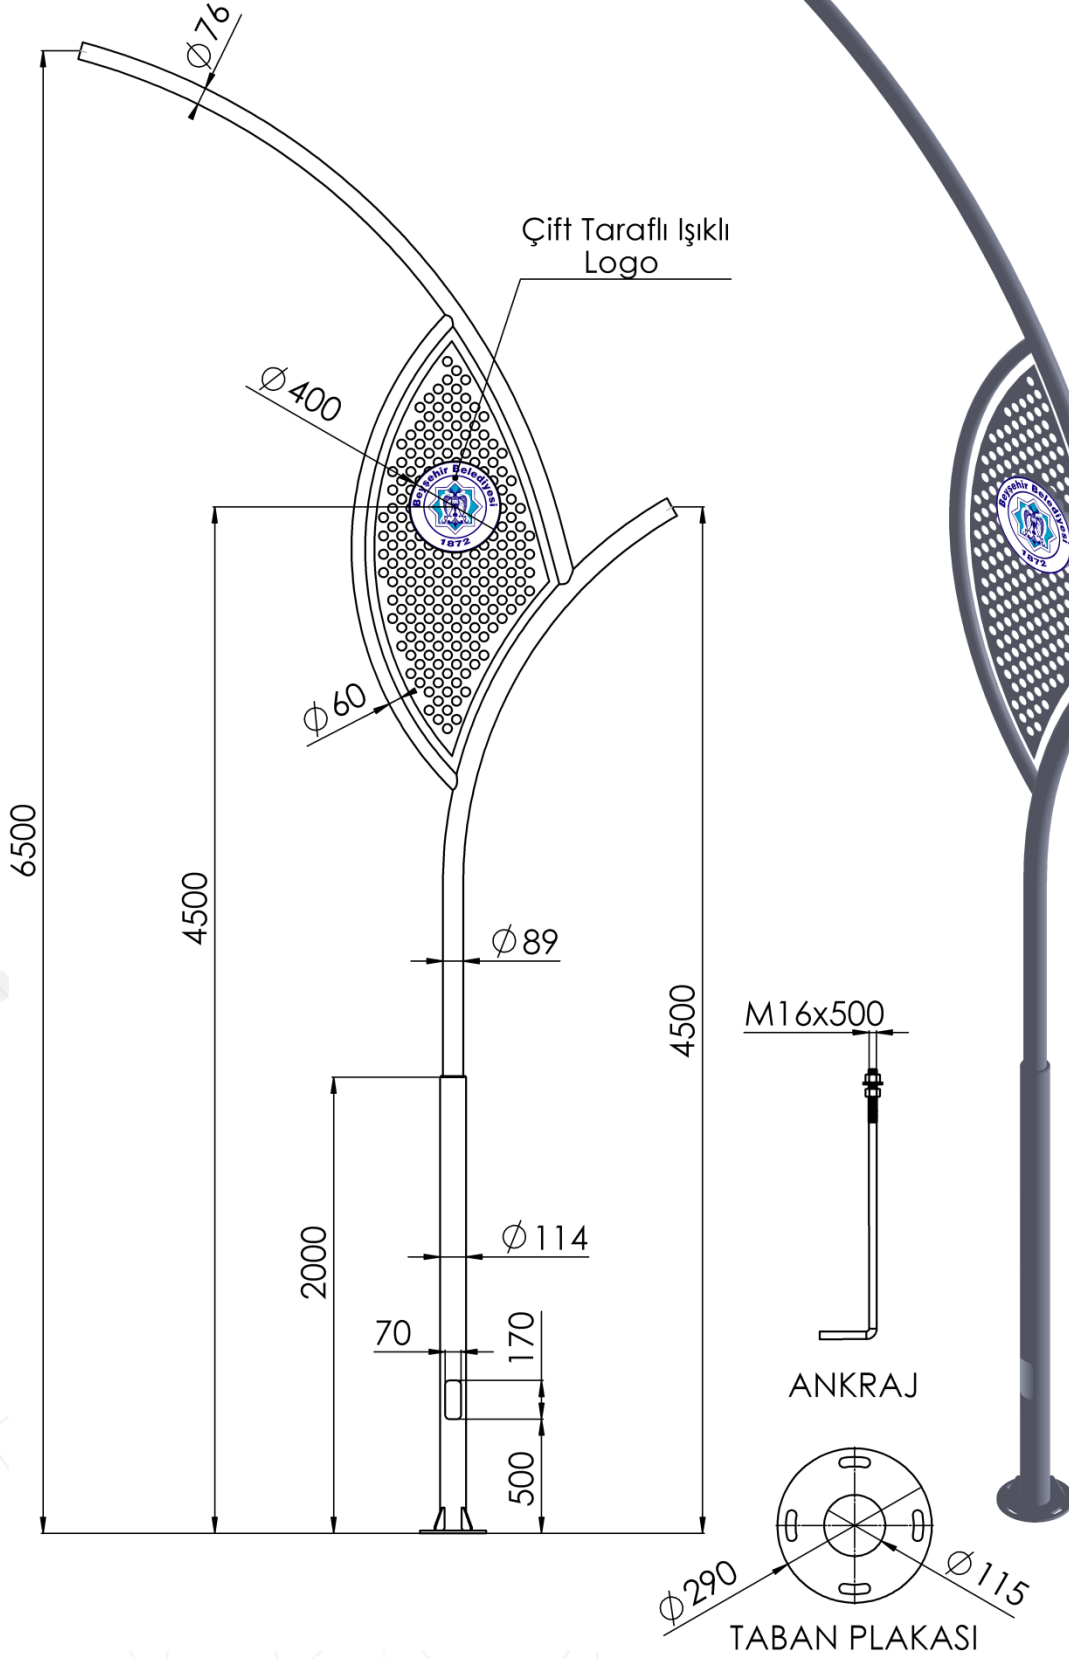

Ferro 23 72

ALL COLORS

230 V.
50 Hz.

IP 55

LED MODULE
20W/45W

E27 LED

G12 HQI-T
150W

E27 SON-T
70W

E27 HQL
160W