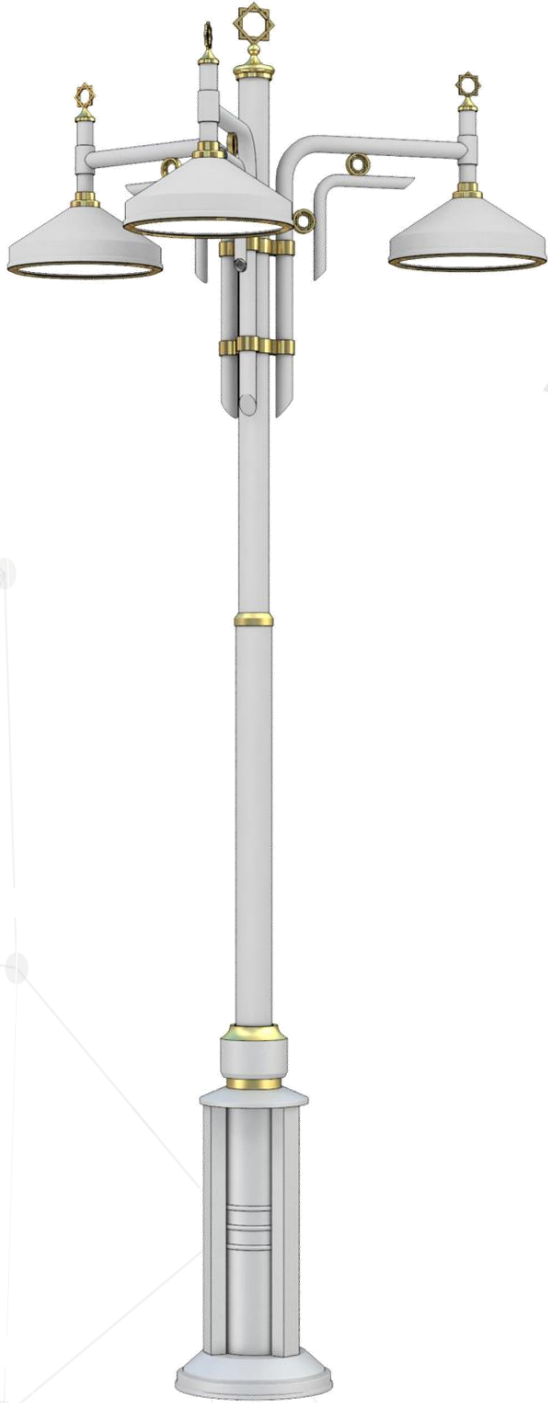

Ferro 23 93

ALL COLORS

230 V.
50 Hz.

IP 55

LED MODULE
20W/45W

E27 LED

G12 HQI-T
150W

E27 SON-T
70W

E27 HQL
160W