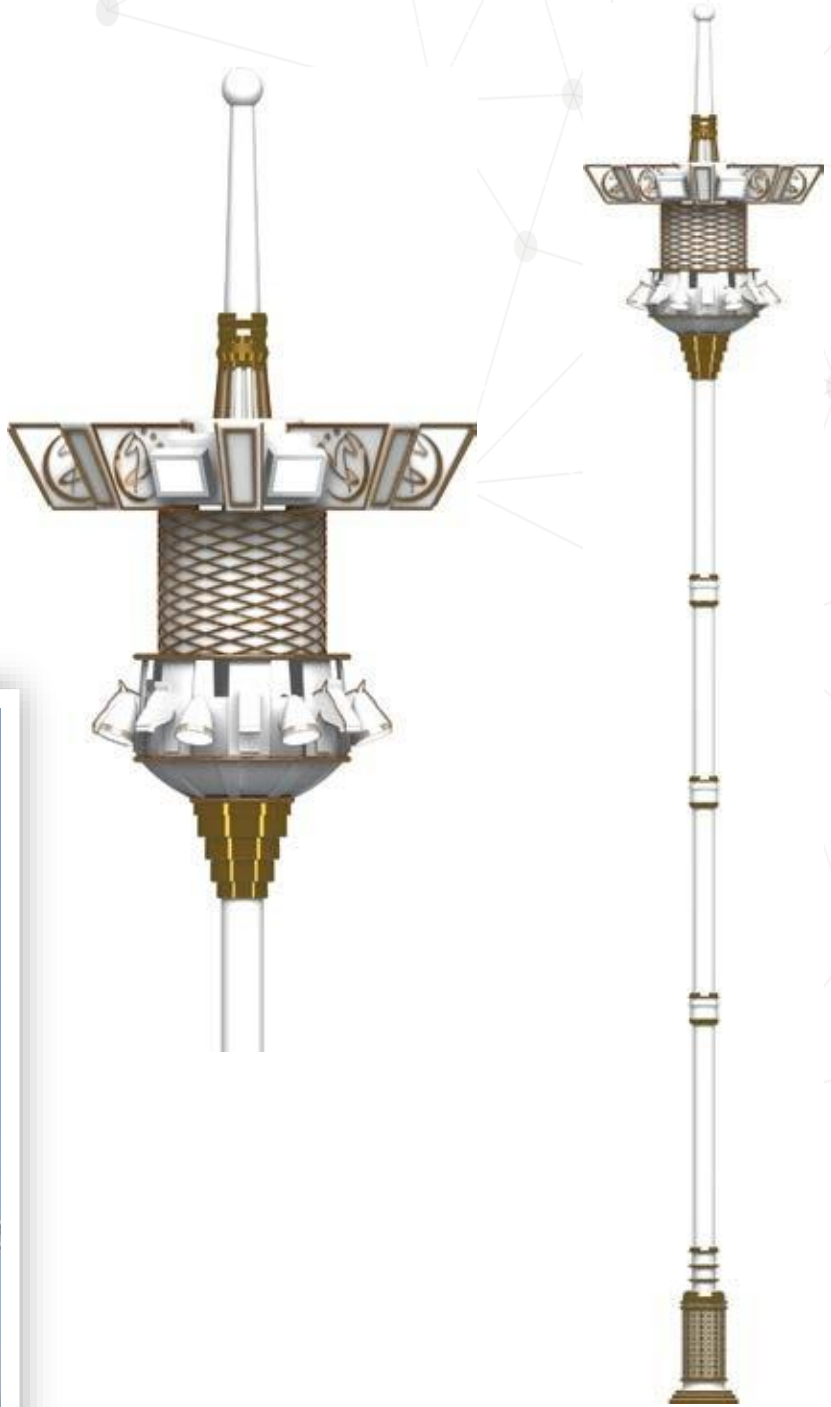

Ferro 23 77

ALL COLORS

230 V.
50 Hz.

IP 55

LED MODULE
20W/45W

E27 LED

G12 HQI-T
150W

E27 SON-T
70W

E27 HQL
160W