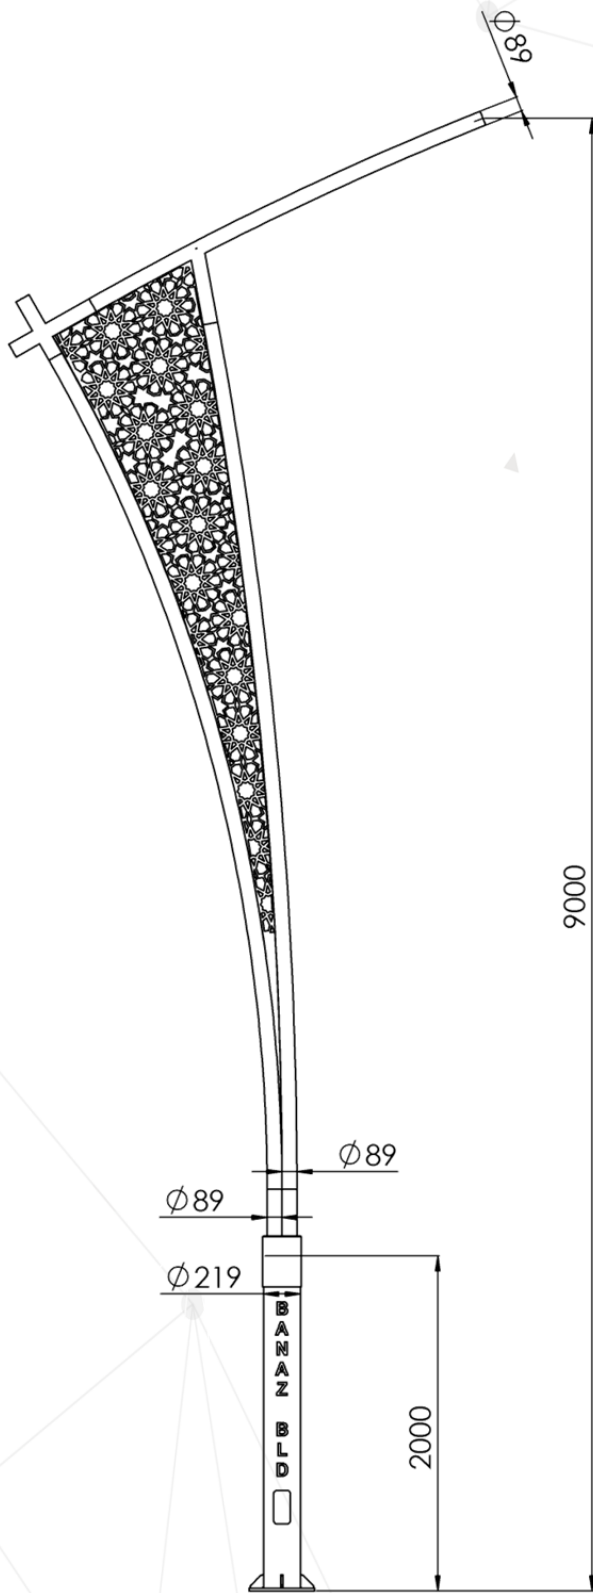

Ferro 23 71

ALL COLORS

230 V.
50 Hz.

IP 55

LED MODULE
20W/45W

E27 LED

G12 HQI-T
150W

E27 SON-T
70W

E27 HQL
160W