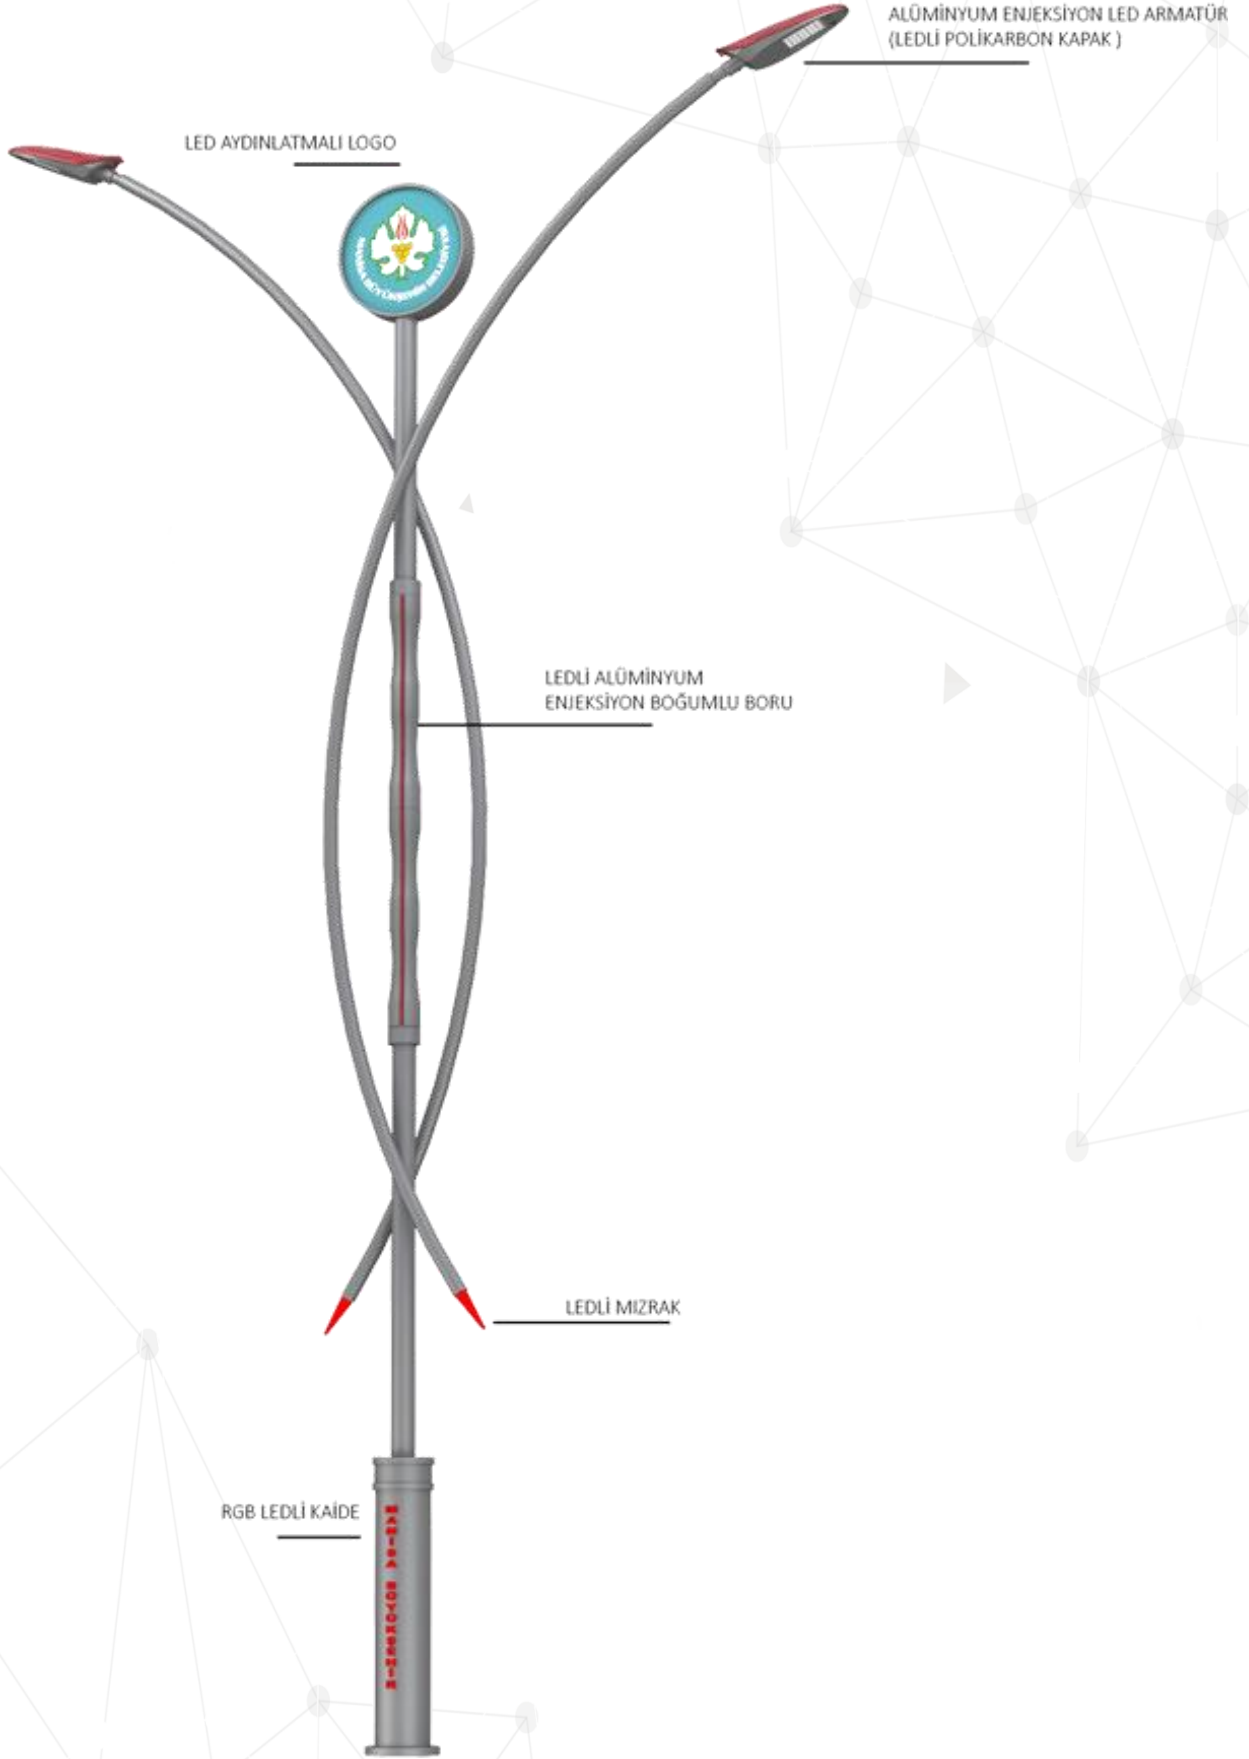

Ferro 23 53

ERRO
AYDINLATMA

ALÜMİNYUM ENJEKSİYON LED ARMATÜR
(LEDLİ POLİKARBON KAPAK)

LED AYDINLATMALI LOGO

LEDLİ ALÜMİNYUM
ENJEKSİYON BOĞUMLU BORU

LEDLİ MIZRAK

RGB LEDLİ KAİDE

ALL COLORS

230 V.
50 Hz.

IP 55

LED MODULE
20W/45W

E27 LED

G12 HQI-T
150W

E27 SON-T
70W

E27 HQL
160W