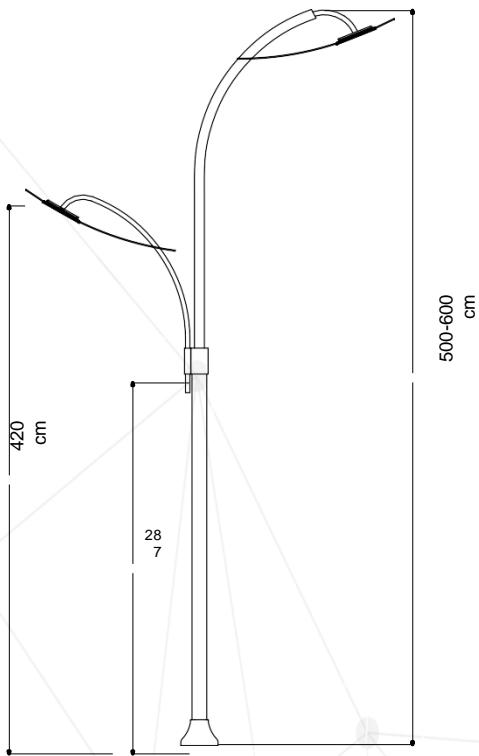

Ferro 23 103

ALL COLORS

230 V.
50 Hz.

IP 55

LED MODULE
20W/45W

E27 LED

G12 HQI-T
150W

E27 SON-T
70W

E27 HQL
160W