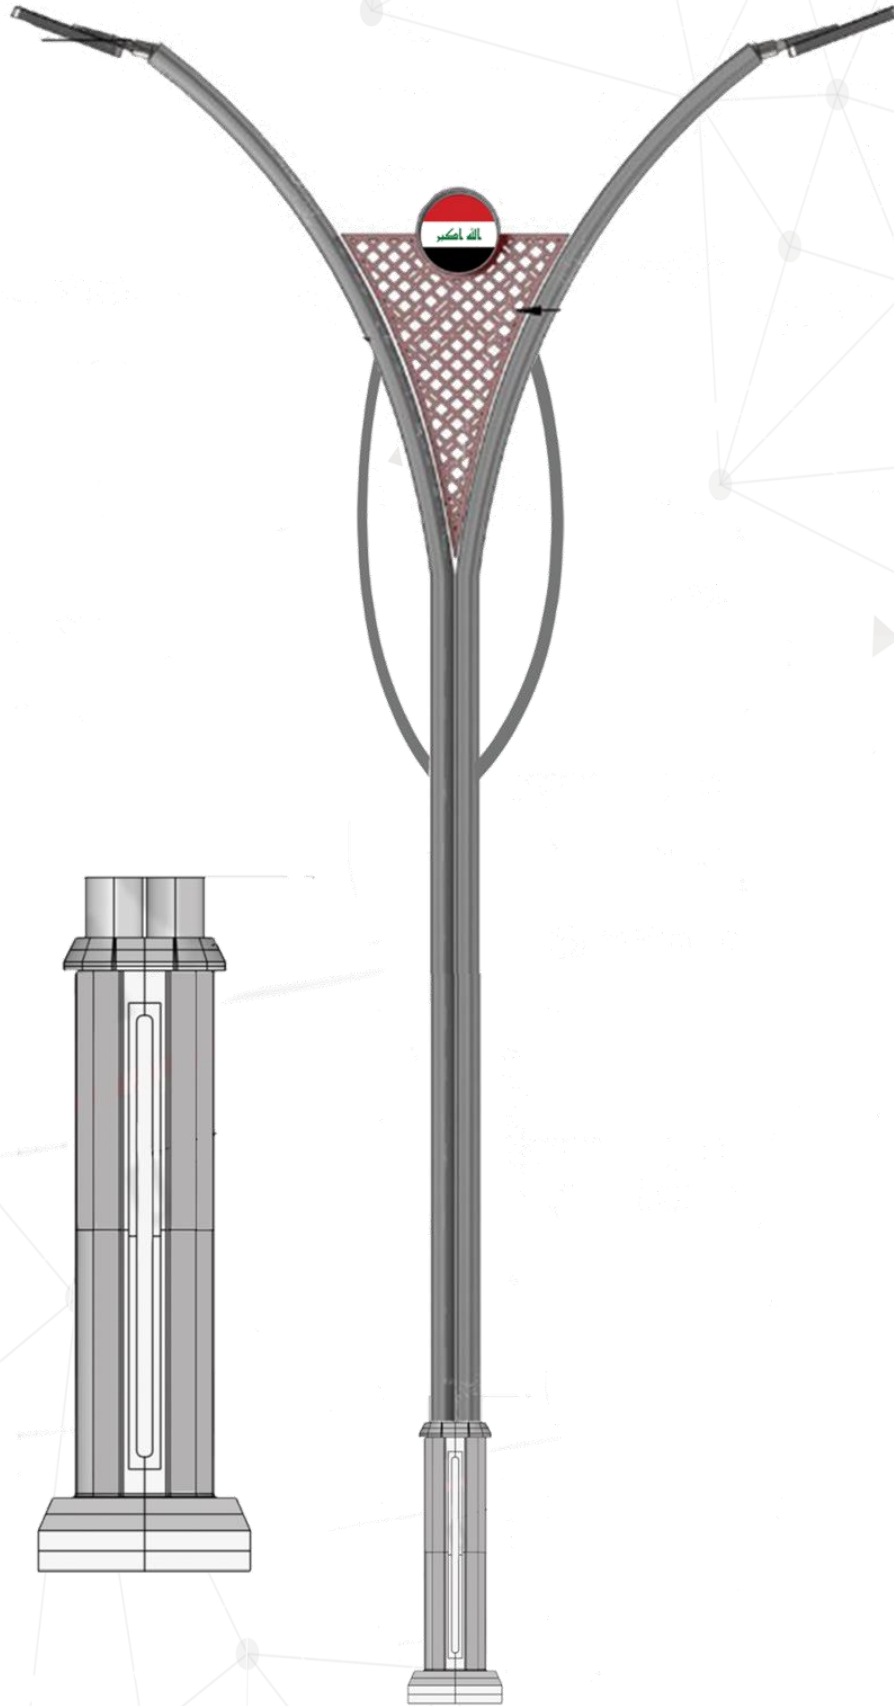

Ferro 23 38

ALL COLORS

230 V.
50 Hz.

IP 55

LED MODULE
20W/45W

E27 LED

G12 HQI-T
150W

E27 SON-T
70W

E27 HQL
160W