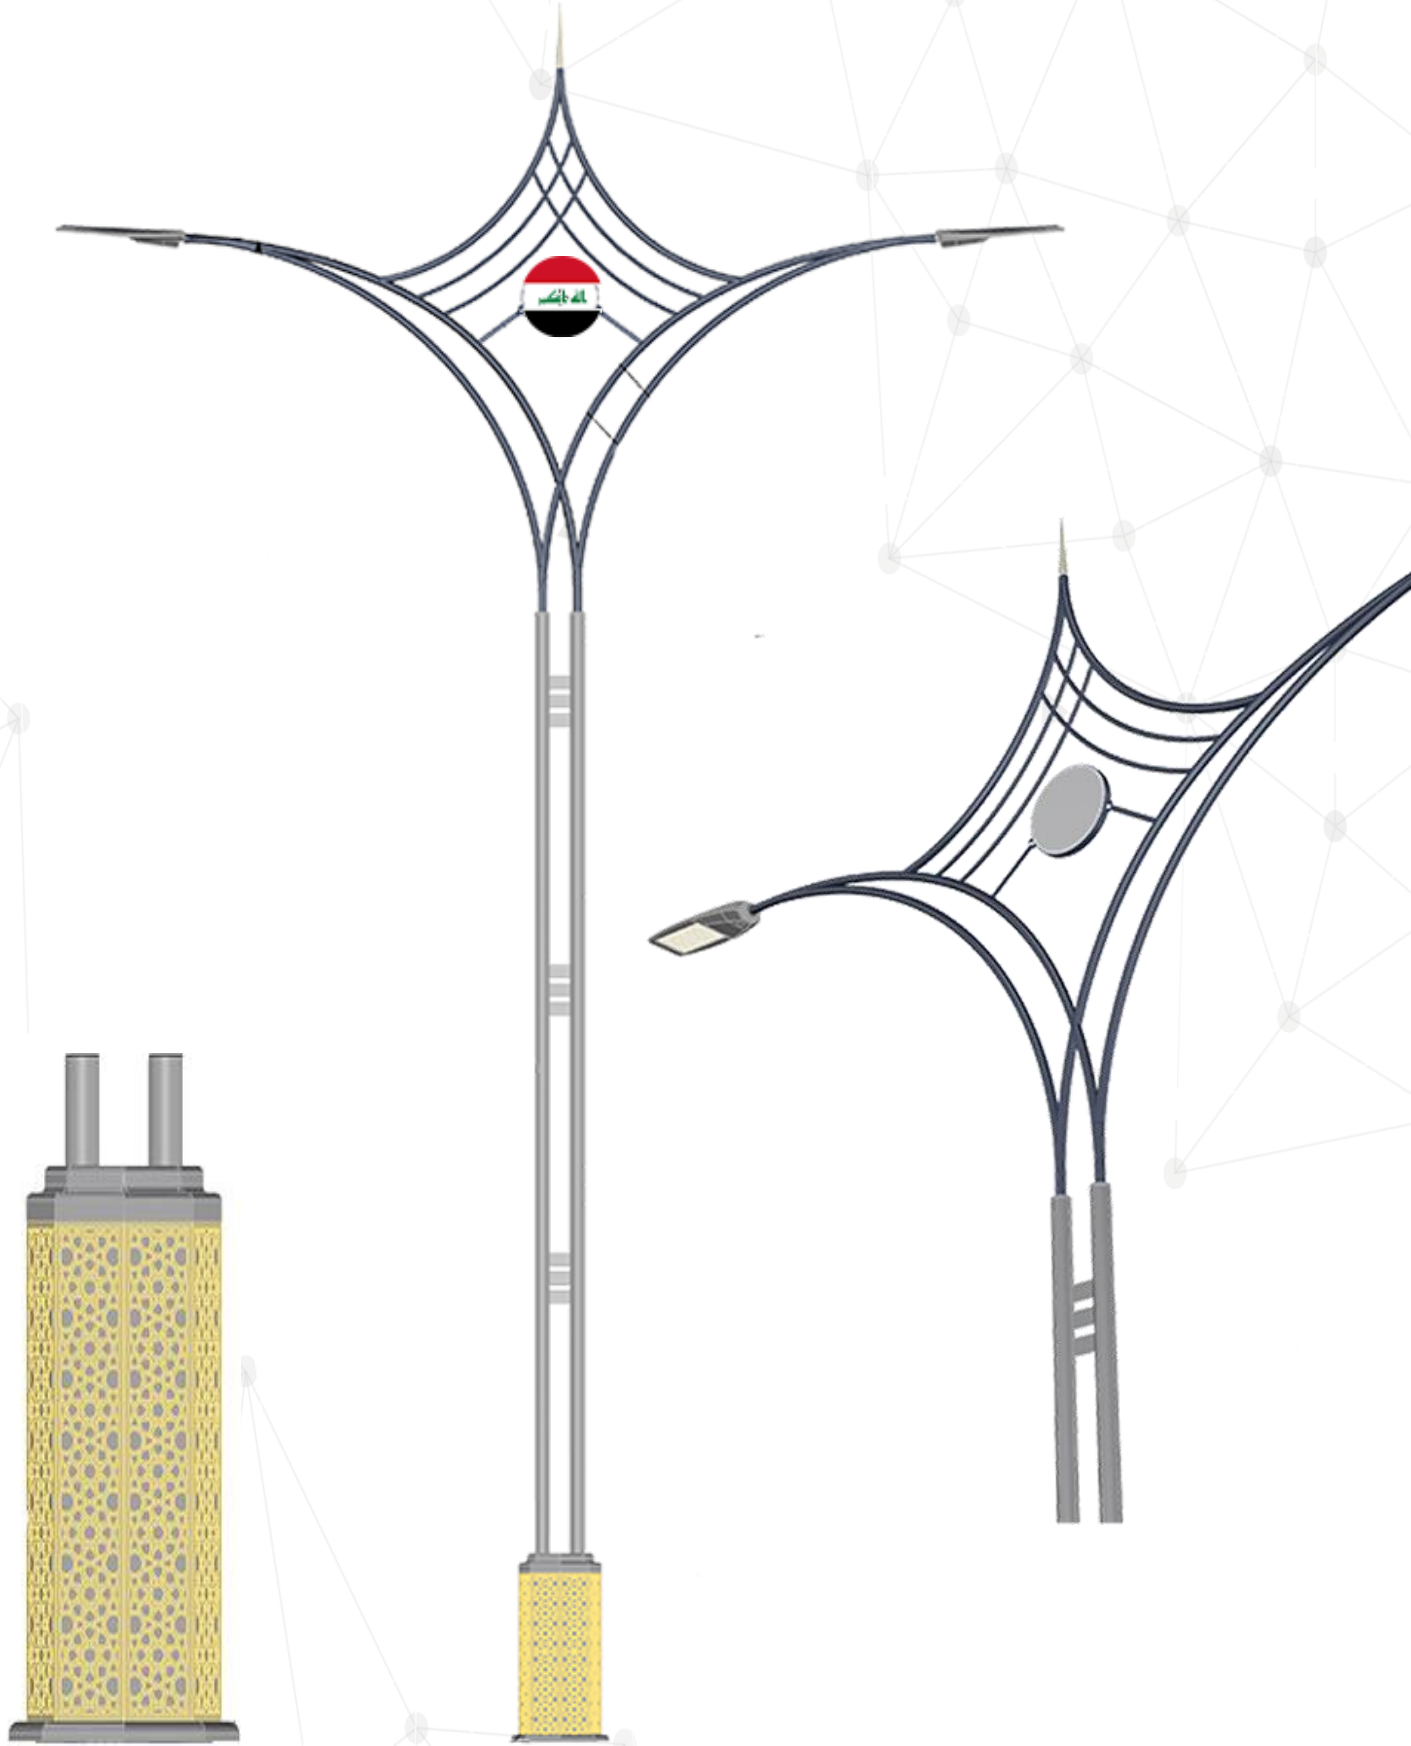

Ferro 23 12

ALL COLORS

230 V.
50 Hz.

IP 55

LED MODULE
20W/45W

E27 LED

G12 HQI-T
150W

E27 SON-T
70W

E27 HQL
160W