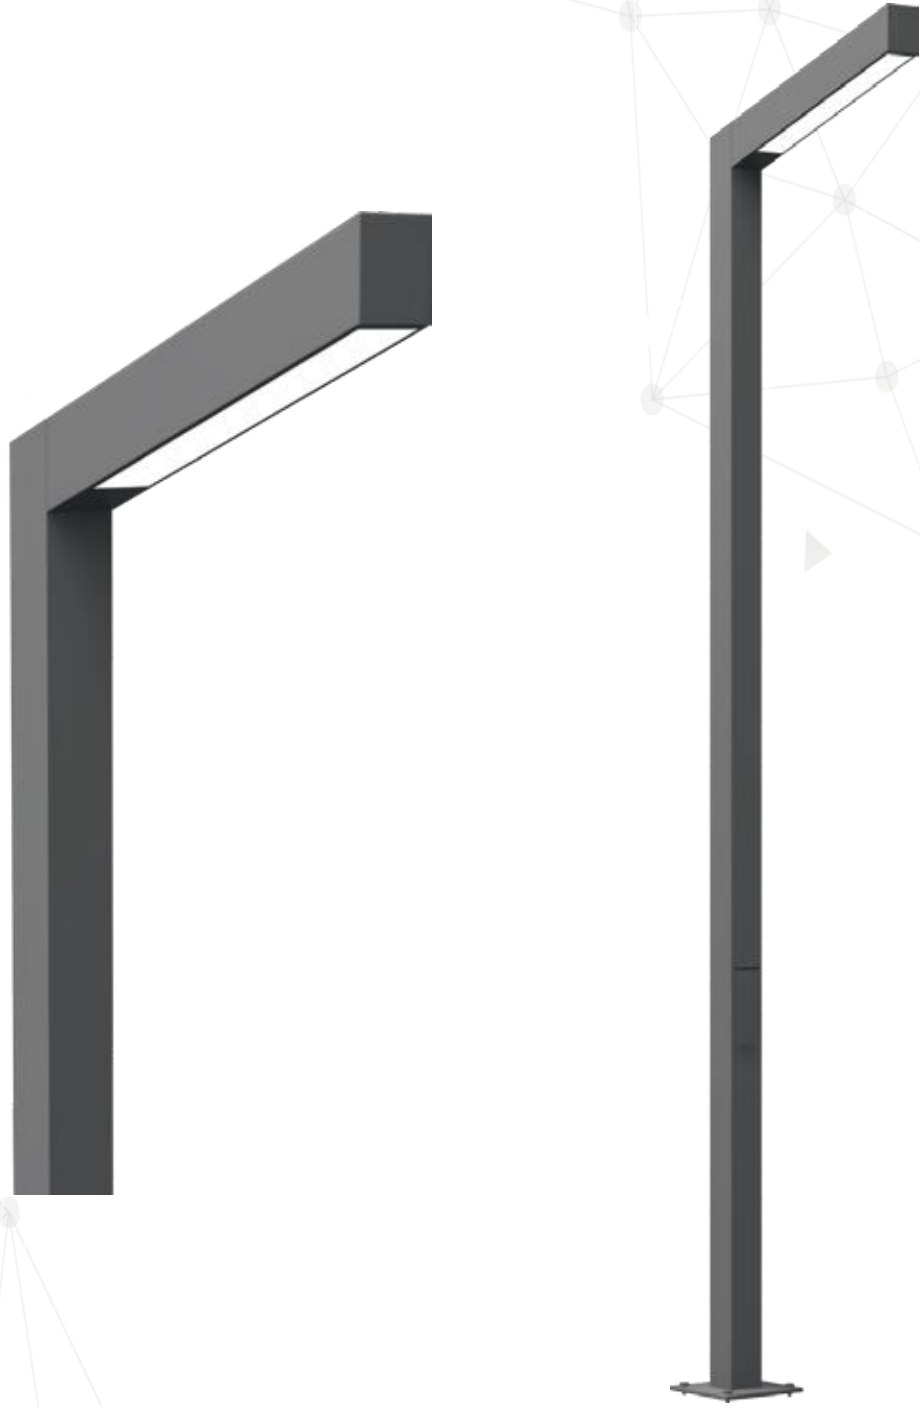

Ferro 23 131

ALL COLORS

230 V.
50 Hz.

IP 55

LED MODULE
20W/45W

E27 LED

G12 HQI-T
150W

E27 SON-T
70W

E27 HQL
160W