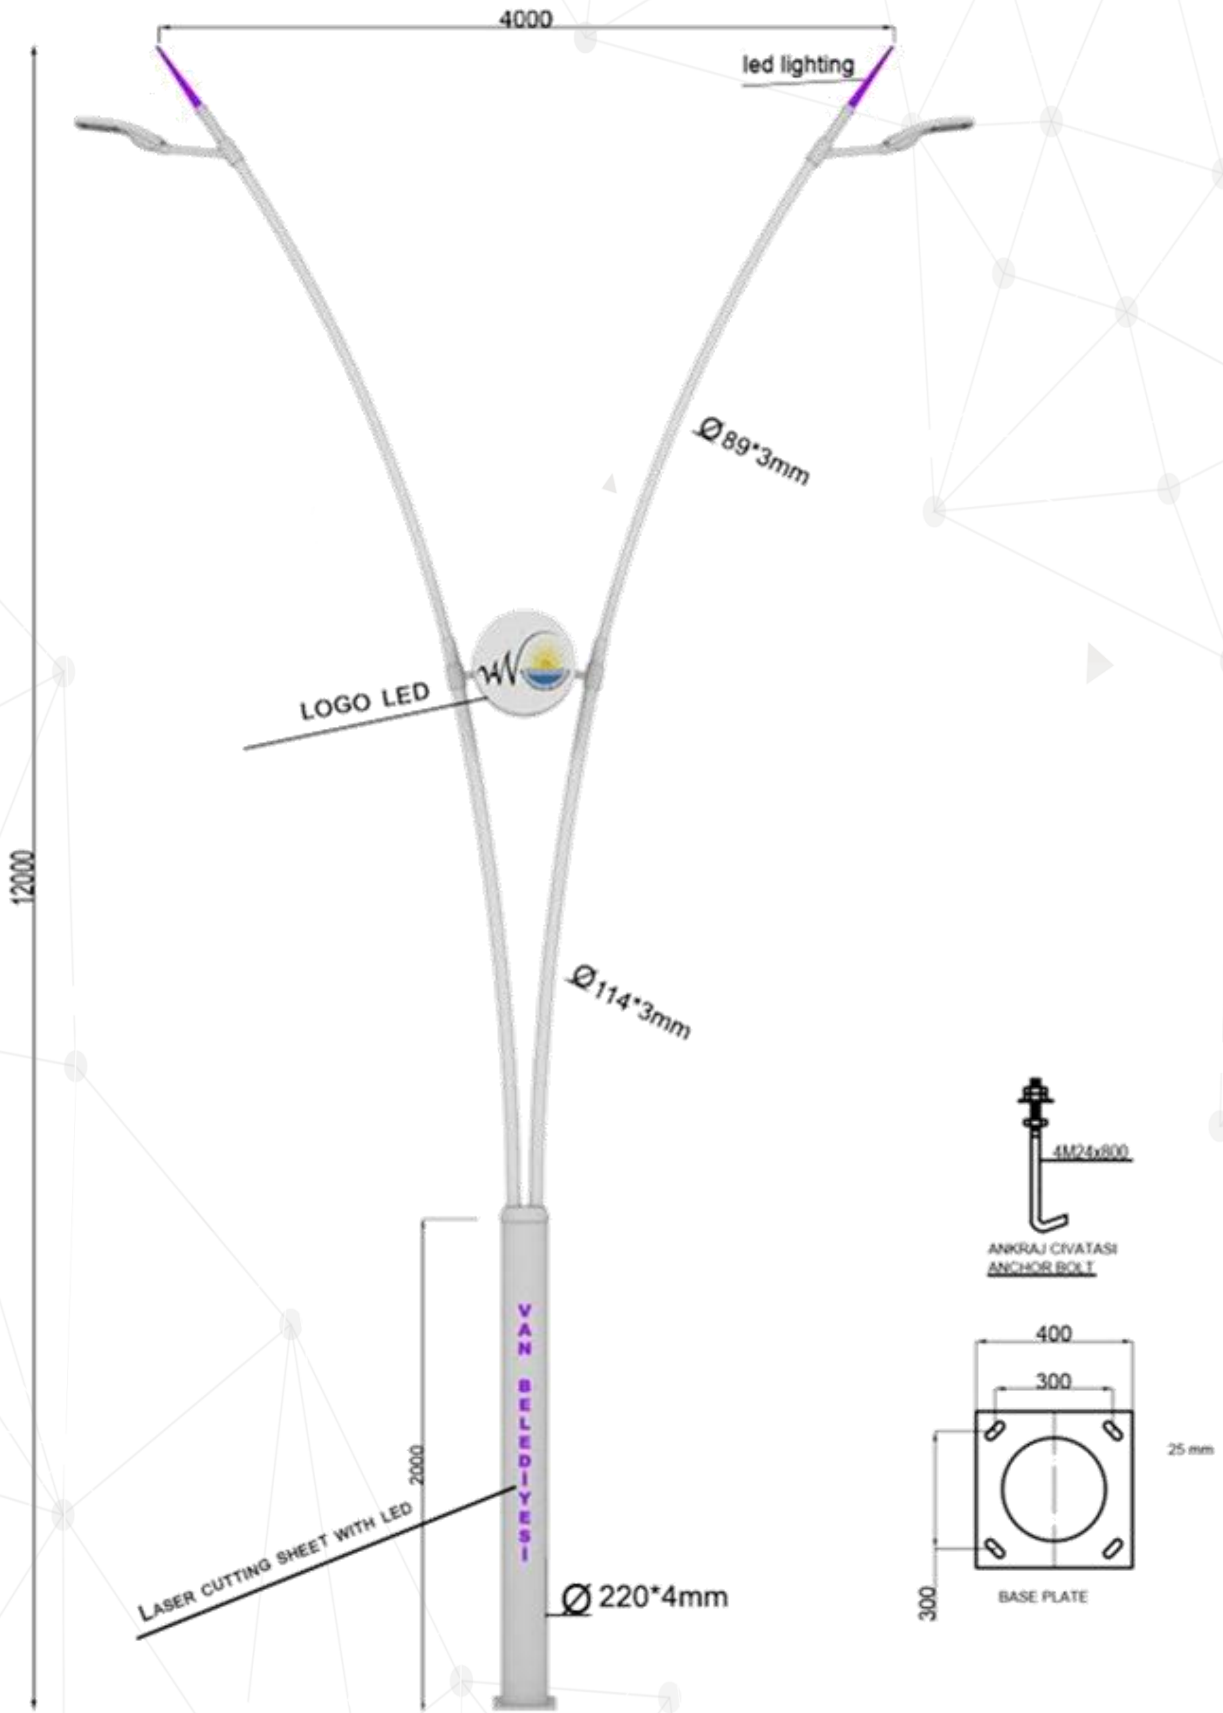

Ferro 23 51

ALL COLORS

230 V.
50 Hz.

IP 55

LED MODULE
20W/45W

E27 LED

G12 HQI-T
150W

E27 SON-T
70W

E27 HQL
160W