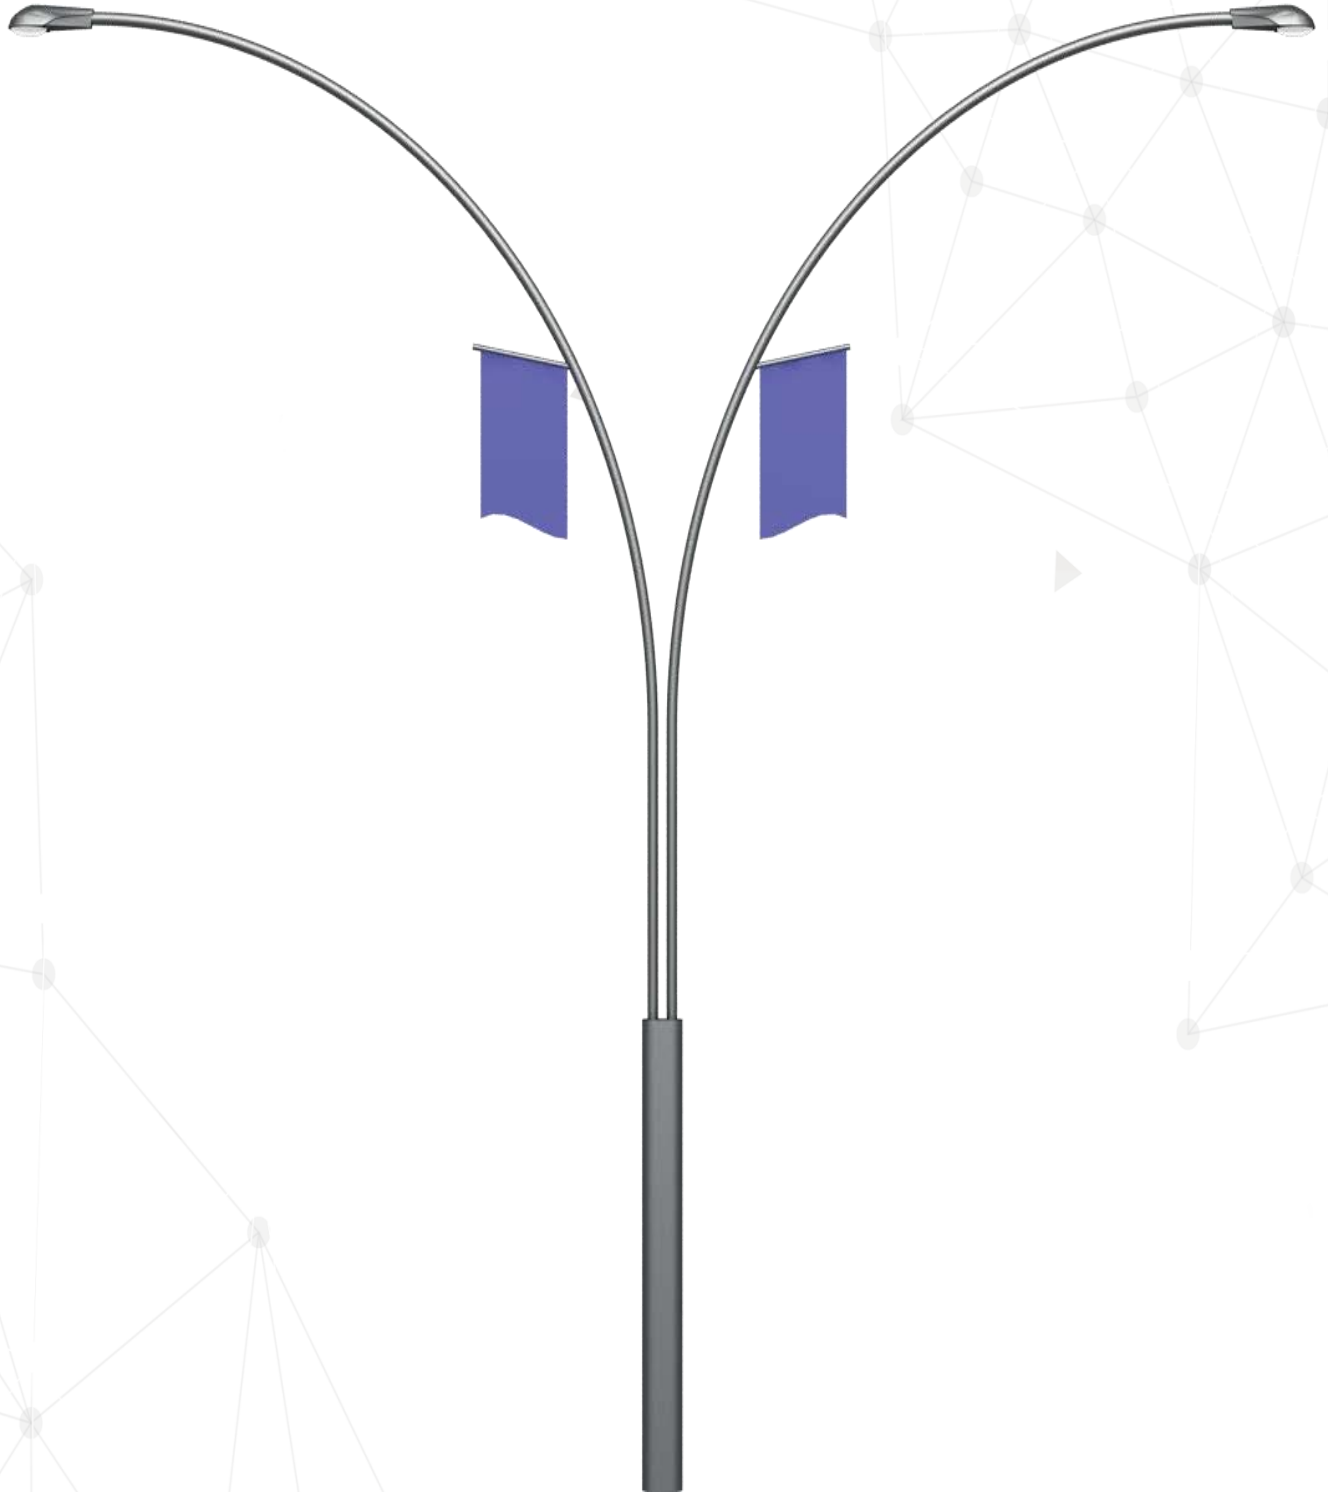

Ferro 23 75

ALL COLORS

230 V.
50 Hz.

IP 55

LED MODULE
20W/45W

E27 LED

G12 HQI-T
150W

E27 SON-T
70W

E27 HQL
160W