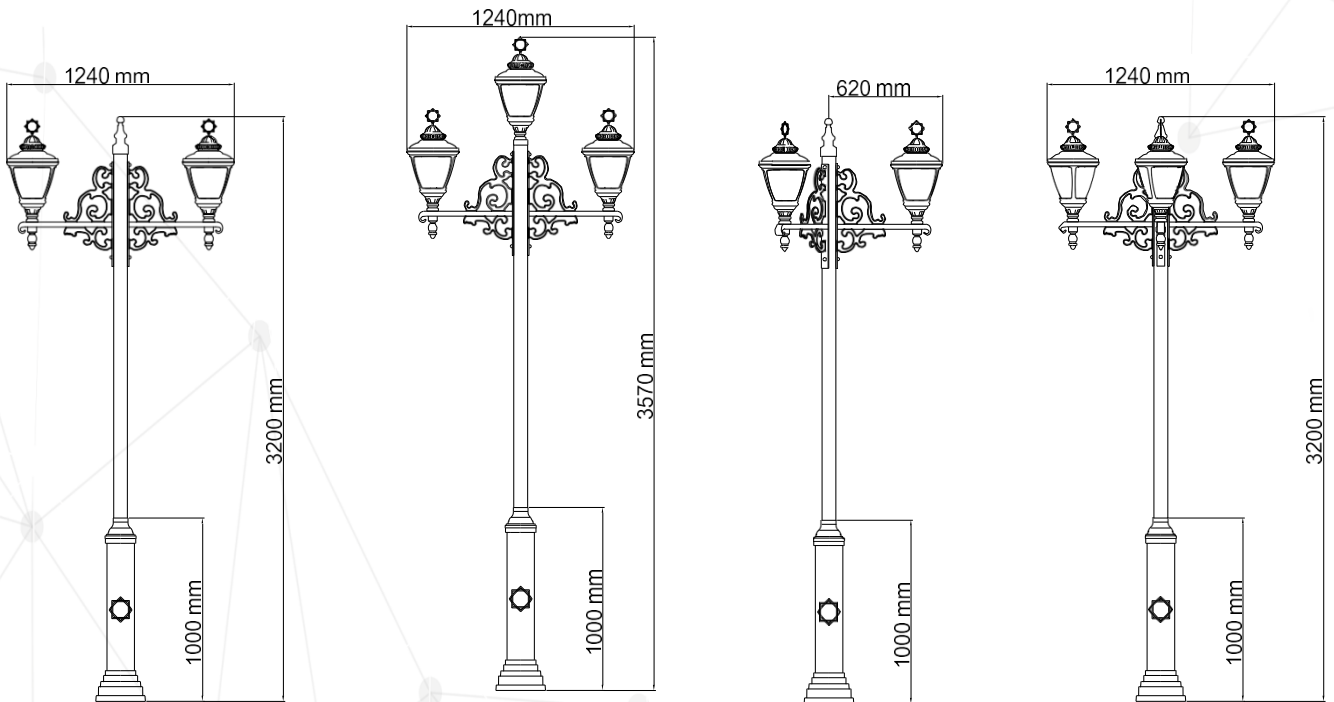

Ferro 23 88

ALL COLORS

230 V.
50 Hz.

IP 55

LED MODULE
20W/45W

E27 LED

G12 HQI-T
150W

E27 SON-T
70W

E27 HQL
160W