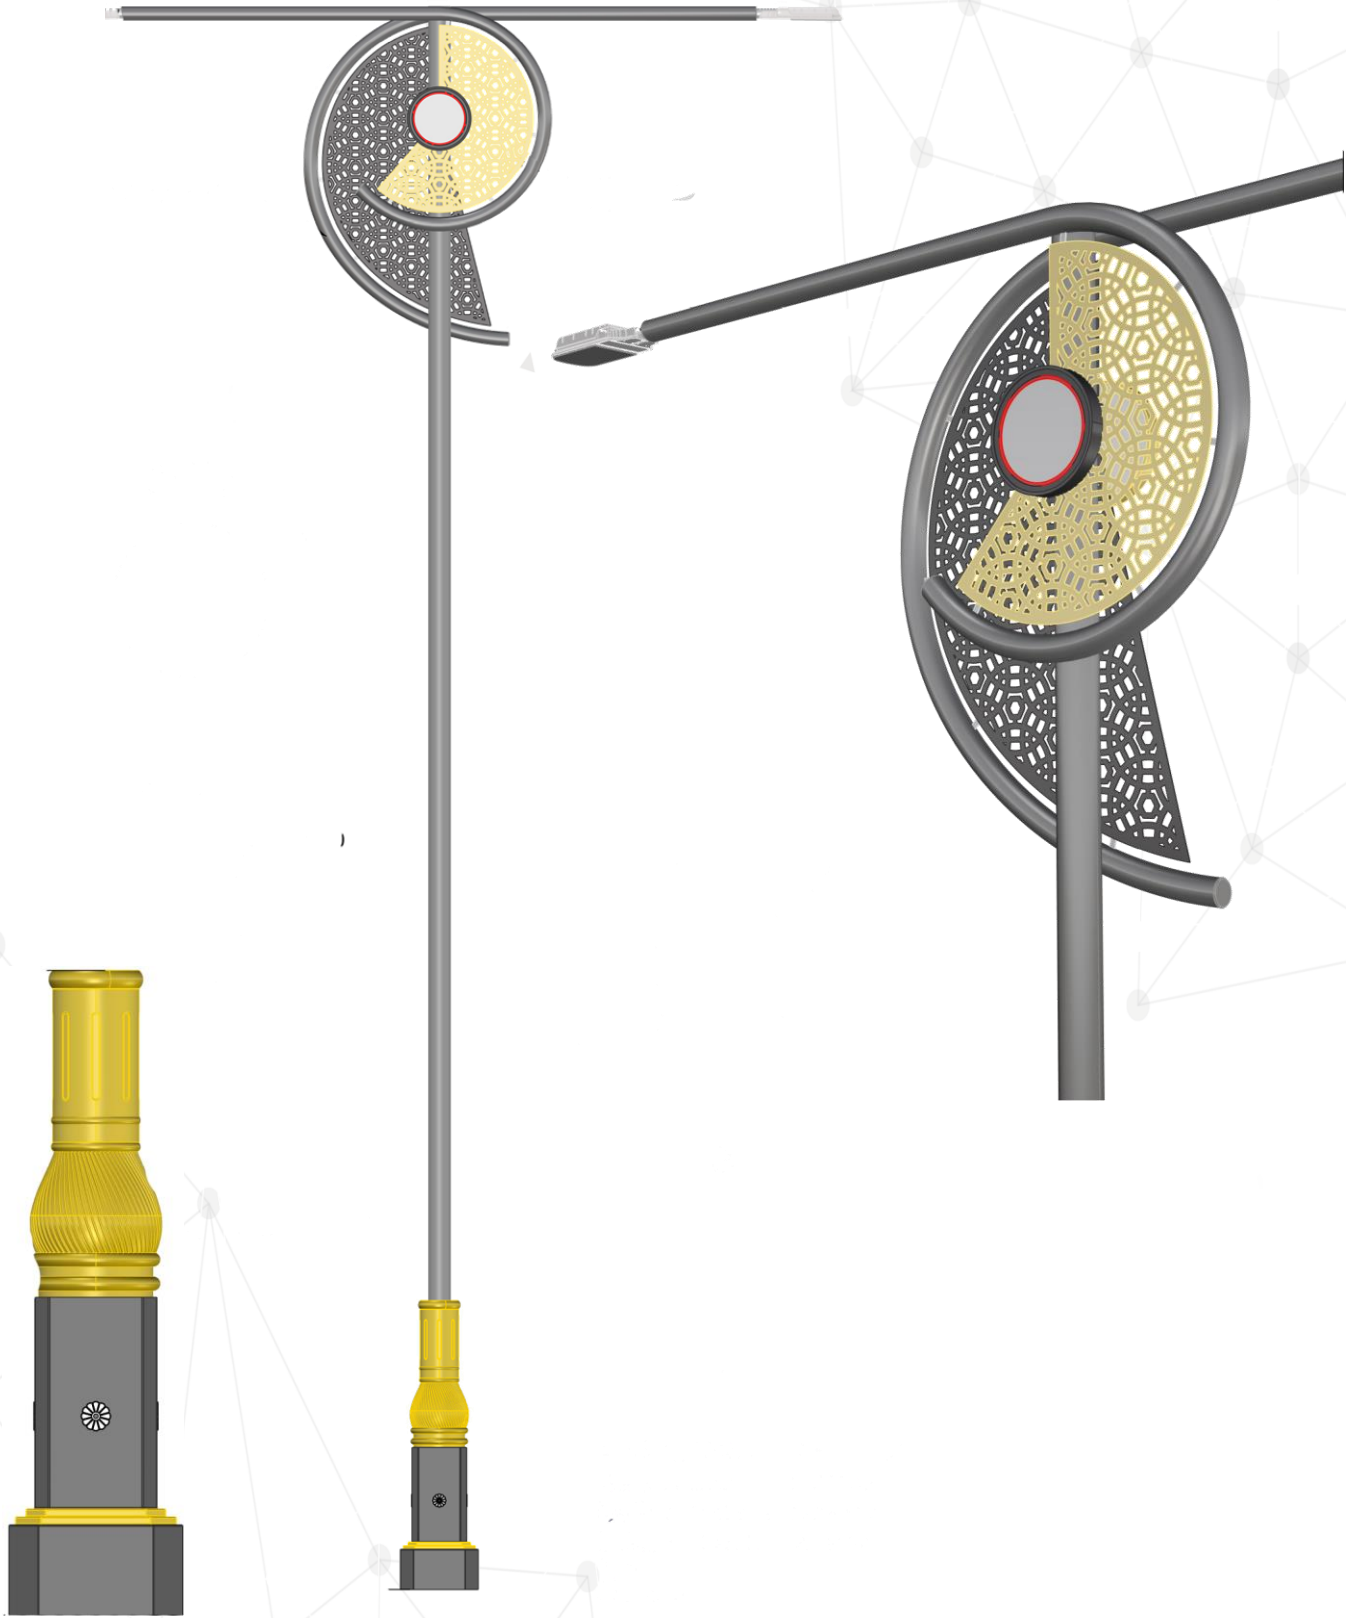

Ferro 23 06

ALL COLORS

230 V.
50 Hz.

IP 55

LED MODULE
20W/45W

E27 LED

G12 HQI-T
150W

E27 SON-T
70W

E27 HQL
160W