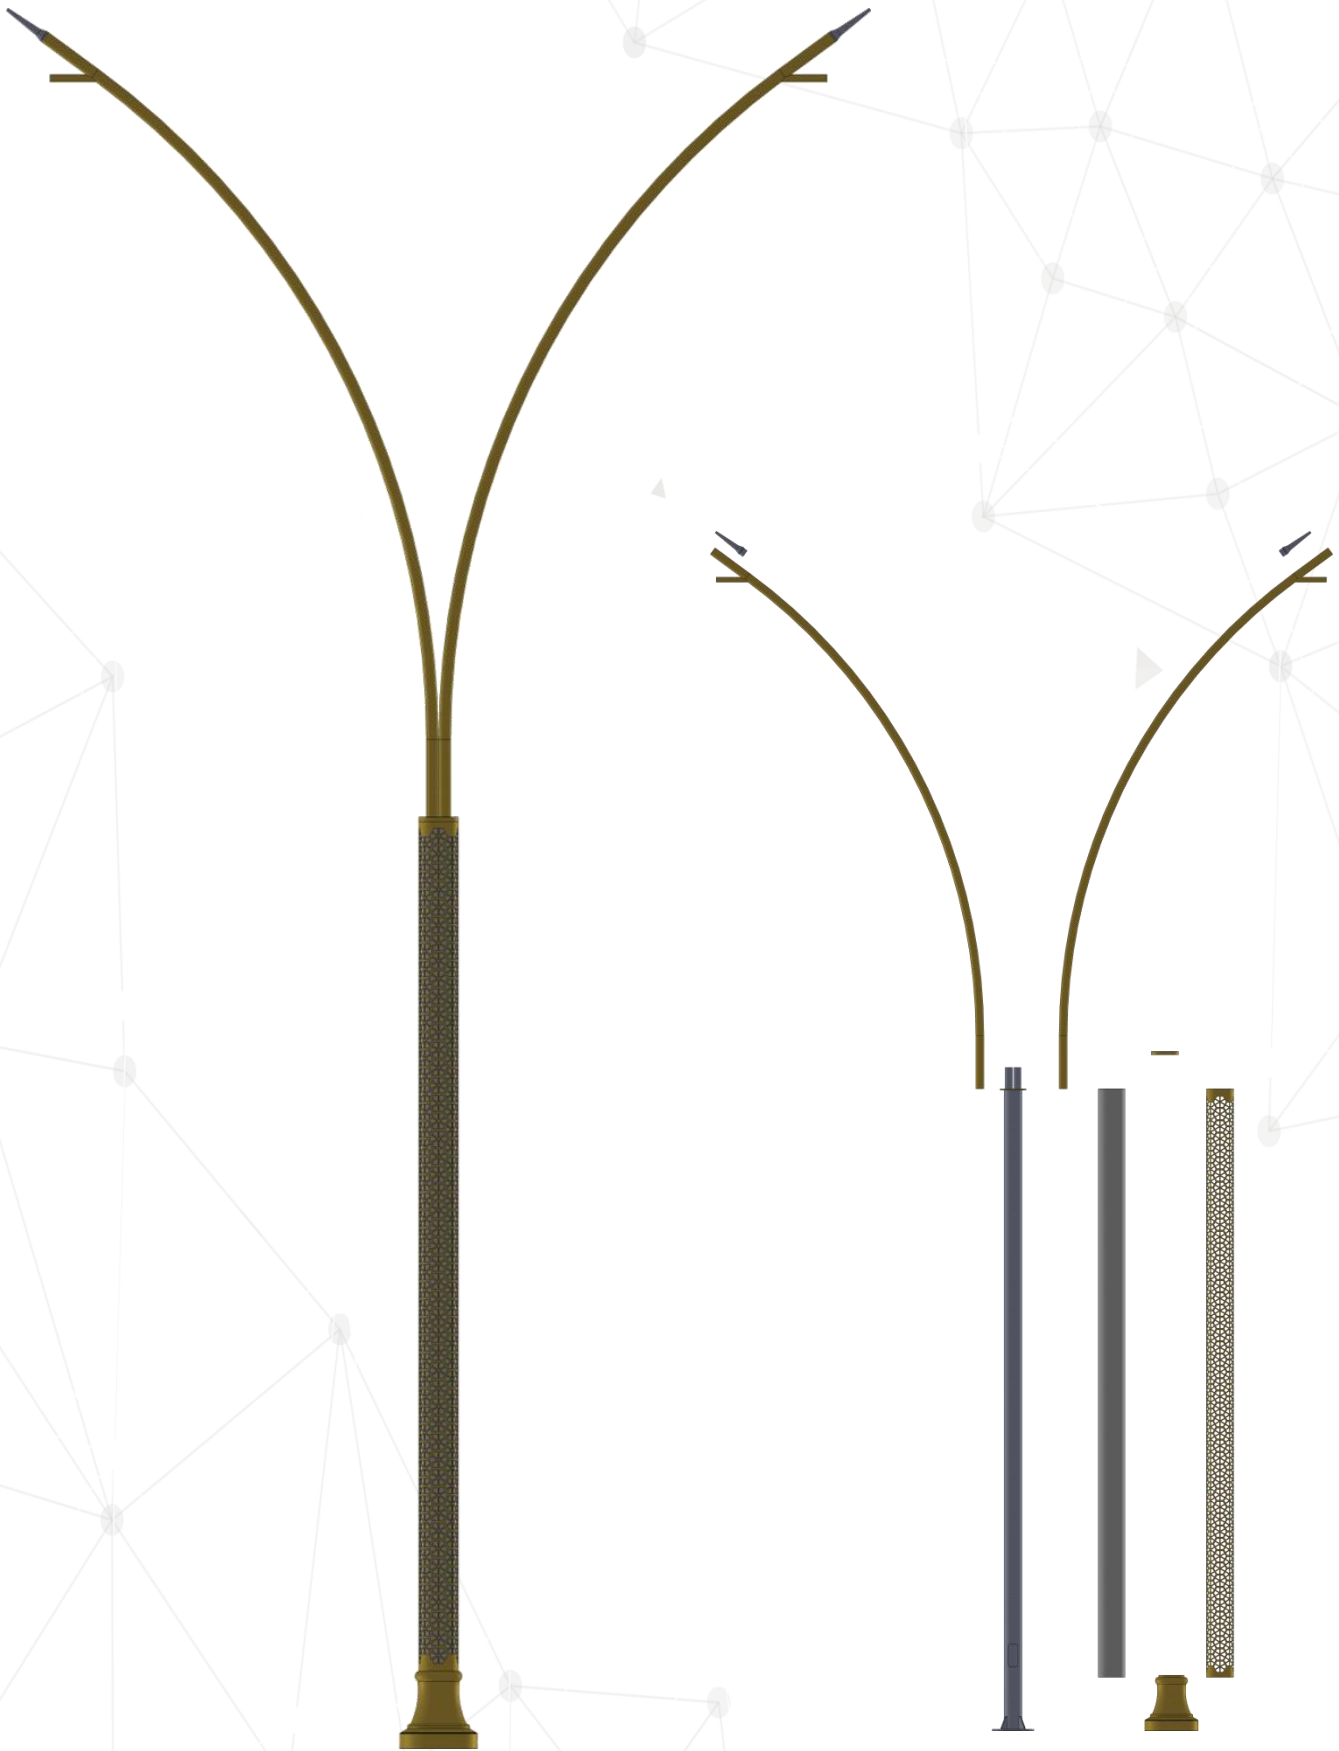

Ferro 23 73

ALL COLORS

230 V.
50 Hz.

IP 55

LED MODULE
20W/45W

E27 LED

G12 HQI-T
150W

E27 SON-T
70W

E27 HQL
160W