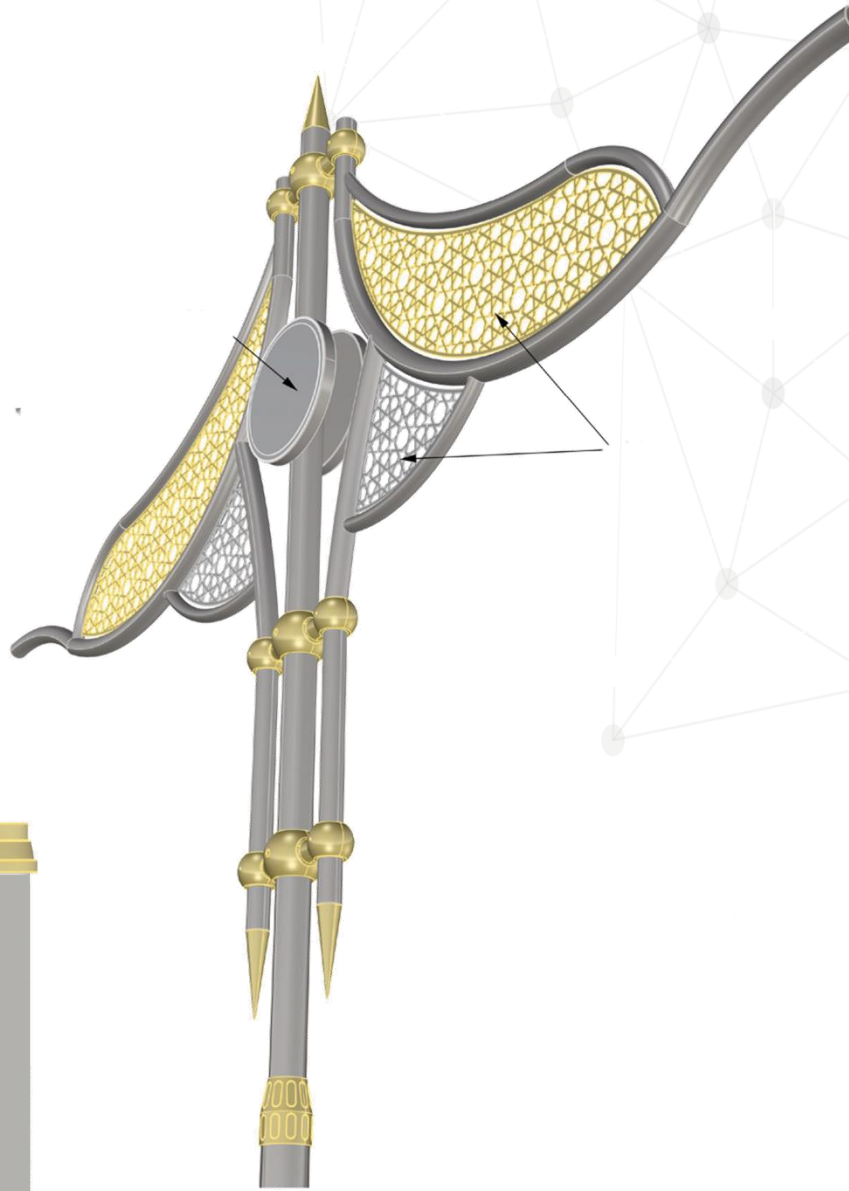

Ferro 23 13

ALL COLORS

230 V.
50 Hz.

IP 55

LED MODULE
20W/45W

E27 LED

G12 HQI-T
150W

E27 SON-T
70W

E27 HQL
160W