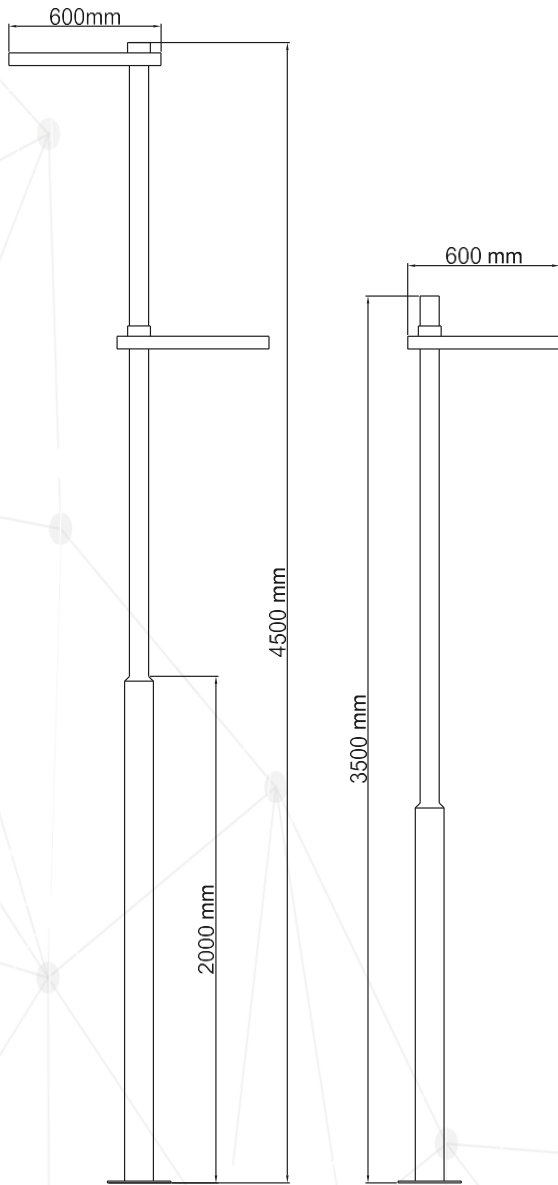

Ferro 23 144

CODE	LAMP	KELVIN / LUMEN
Ufo L.50	50W LED	3000K/ 5750 lm
Ufo L.80	80W LED	3000K/ 9200 lm

ALL COLORS

230 V.
50 Hz.

IP 55

LED MODULE
20W/45W

E27 LED

G12 HQI-T
150W

E27 SON-T
70W

E27 HQL
160W