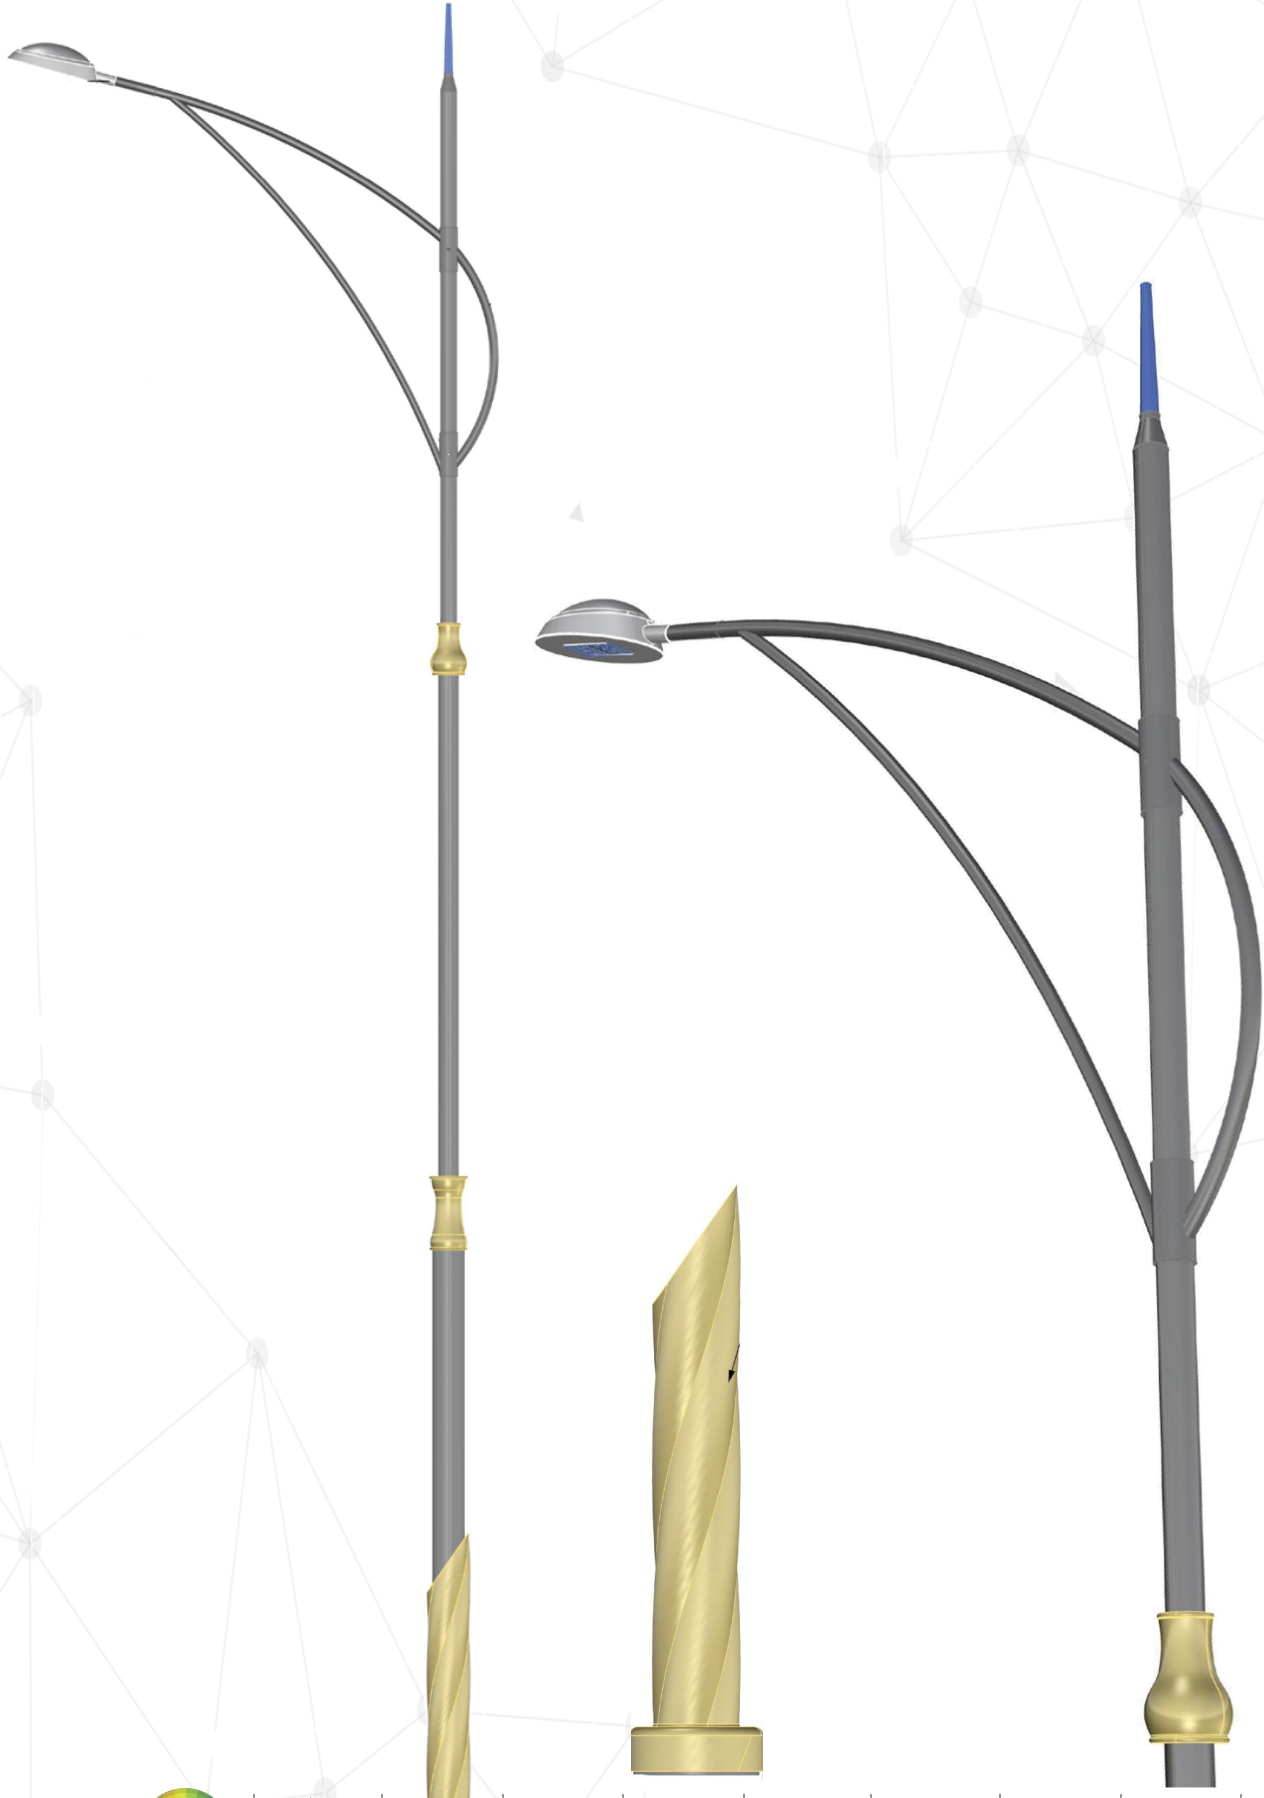

Ferro 23 11

ALL COLORS

230 V.
50 Hz.

IP 55

LED MODULE
20W/45W

E27 LED

G12 HQI-T
150W

E27 SON-T
70W

E27 HQL
160W