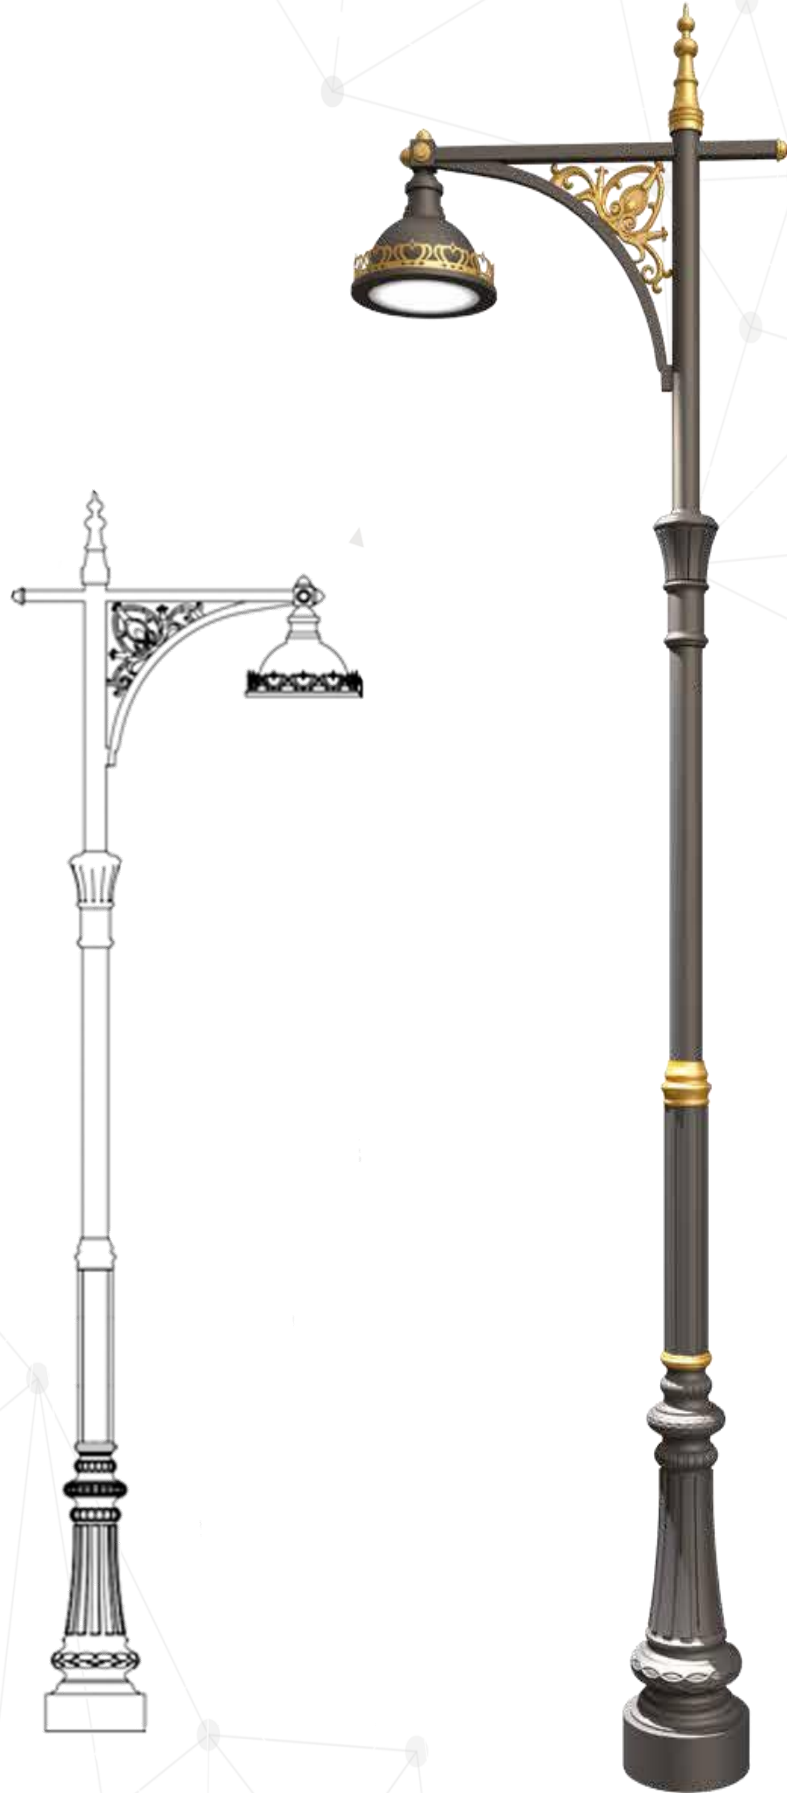

Ferro 23 43

ALL COLORS

230 V.
50 Hz.

IP 55

LED MODULE
20W/45W

E27 LED

G12 HQI-T
150W

E27 SON-T
70W

E27 HQL
160W