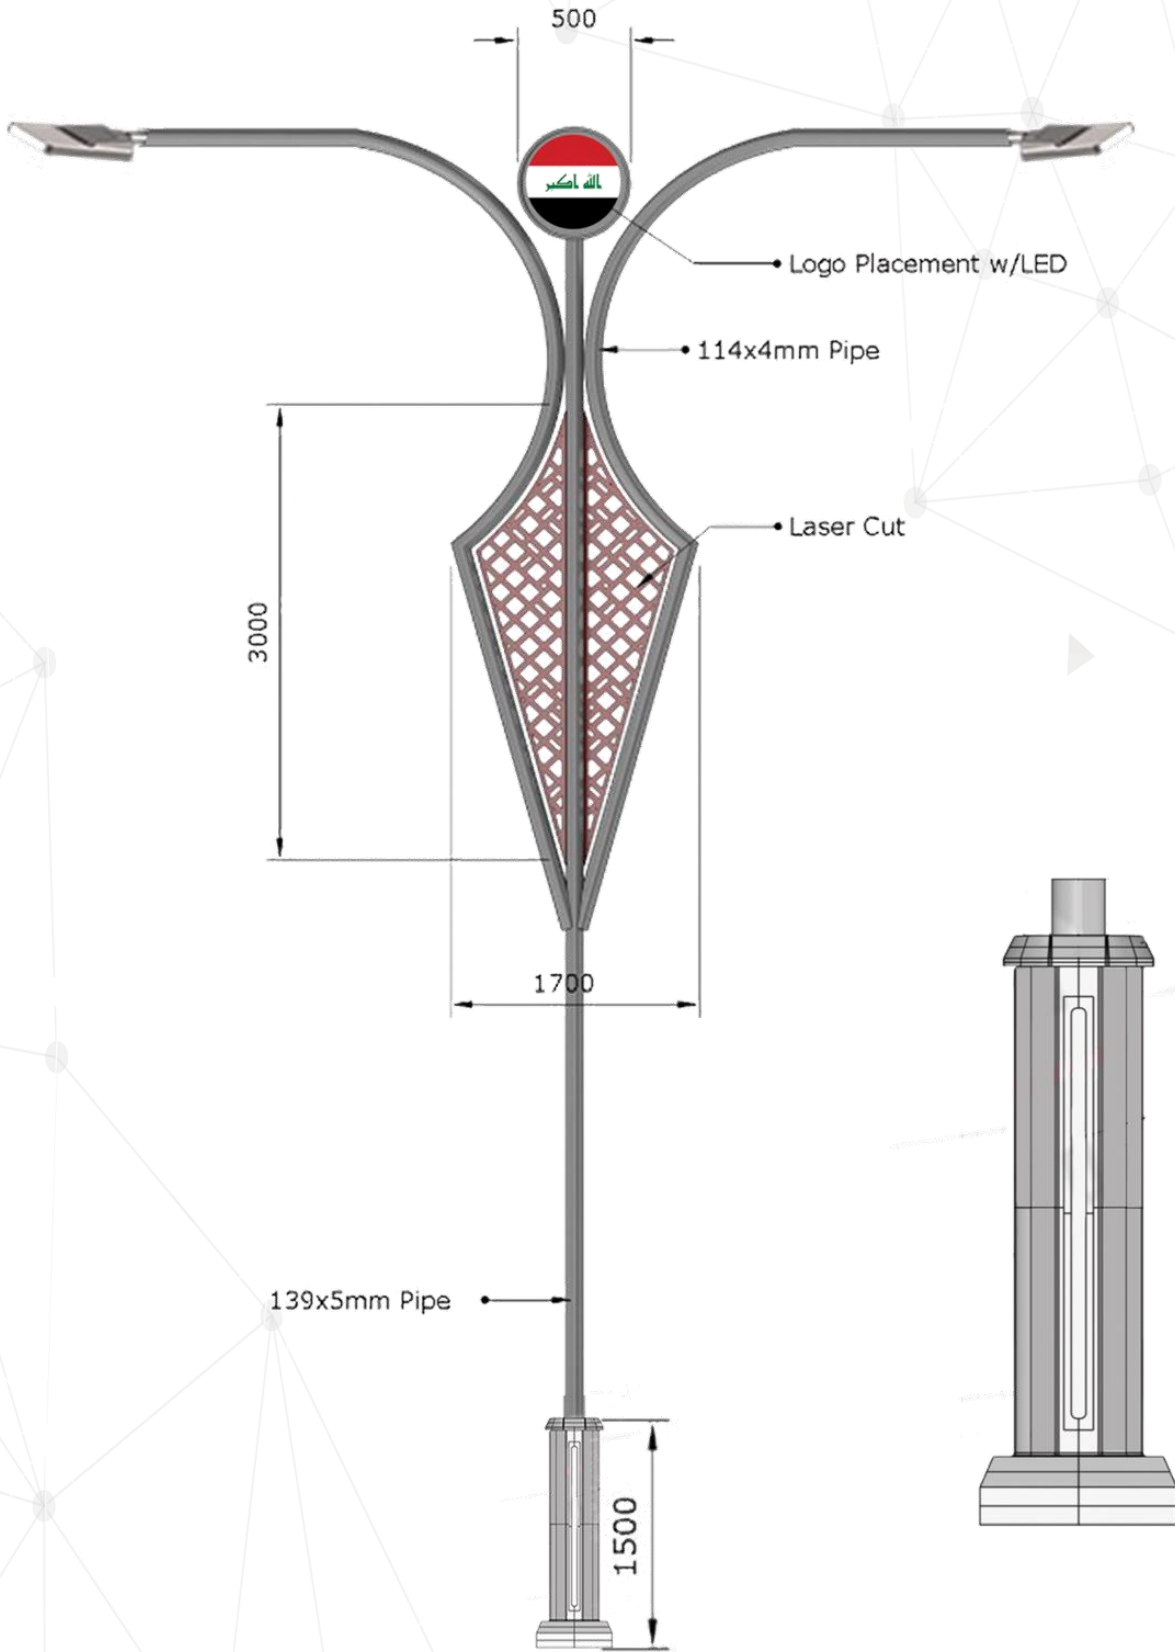

Ferro 23 40

ALL COLORS

230V.
50 Hz.

IP 55

LED MODULE
20W/45W

E27 LED

G12 HQI-T
150W

E27 SON-T
70W

E27 HQL
160W