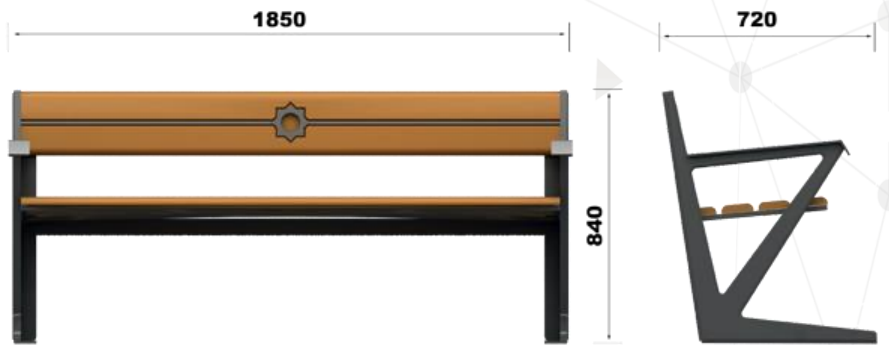

Ferro 23 178

ALL COLORS

230 V.
50 Hz.

IP 55

LED MODULE
20W/45W

E27 LED

G12 HQI-T
150W

E27 SON-T
70W

E27 HQL
160W