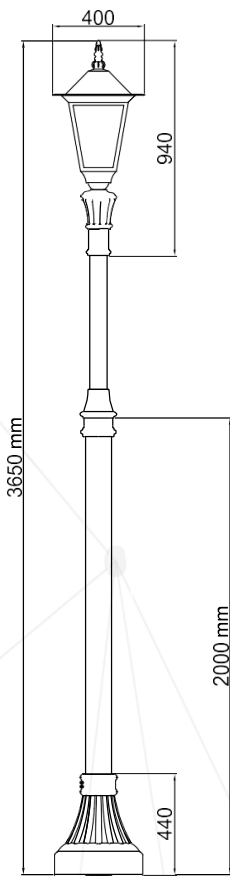

Ferro 23 91

ALL COLORS

230 V.
50 Hz.

IP 55

LED MODULE
20W/45W

E27 LED

G12 HQI-T
150W

E27 SON-T
70W

E27 HQL
160W