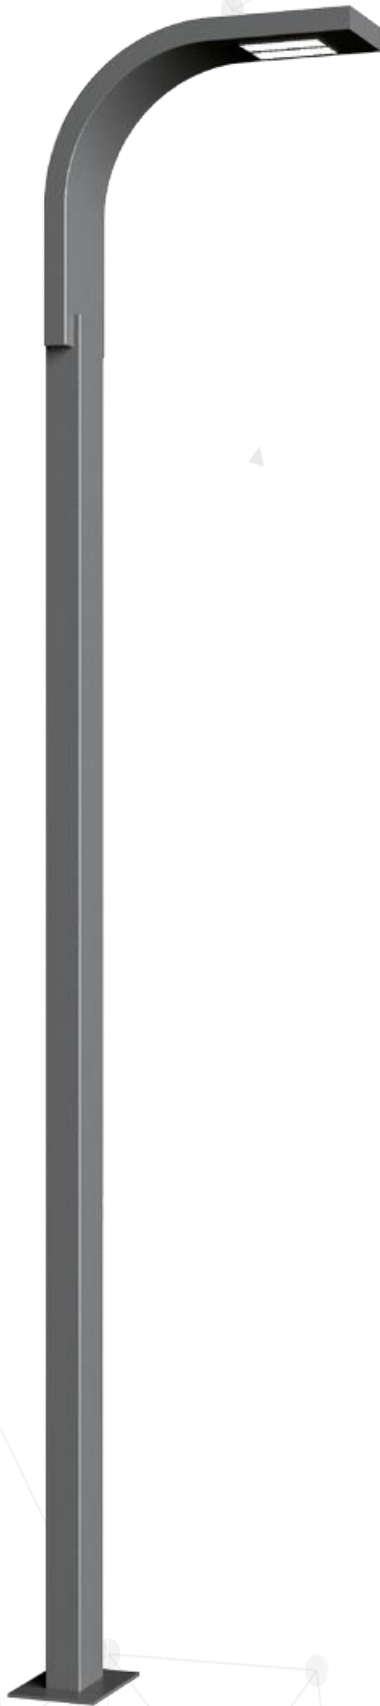

Ferro 23 137

ALL COLORS

230 V.
50 Hz.

IP 55

LED MODULE
20W/45W

E27 LED

G12 HQI-T
150W

E27 SON-T
70W

E27 HQL
160W