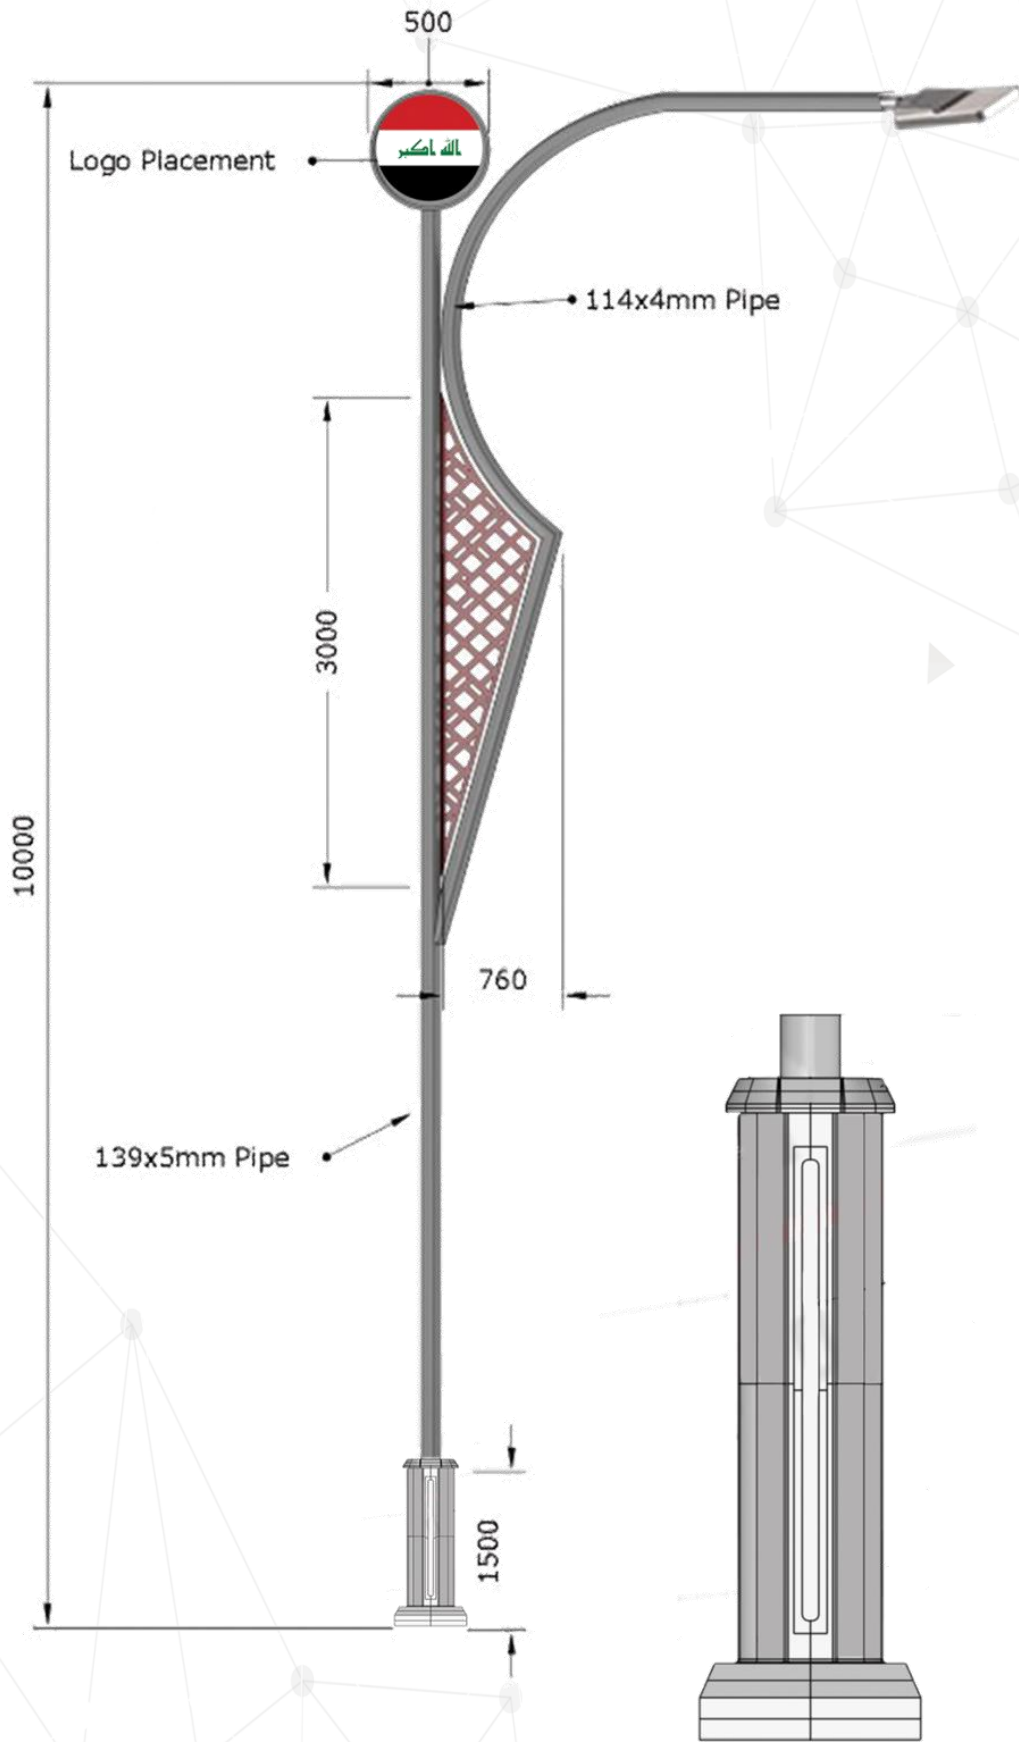

Ferro 23 39

ALL COLORS

230V.
50 Hz.

IP 55

LED MODULE
20W/45W

E27 LED

G12 HQI-T
150W

E27 SON-T
70W

E27 HQL
160W