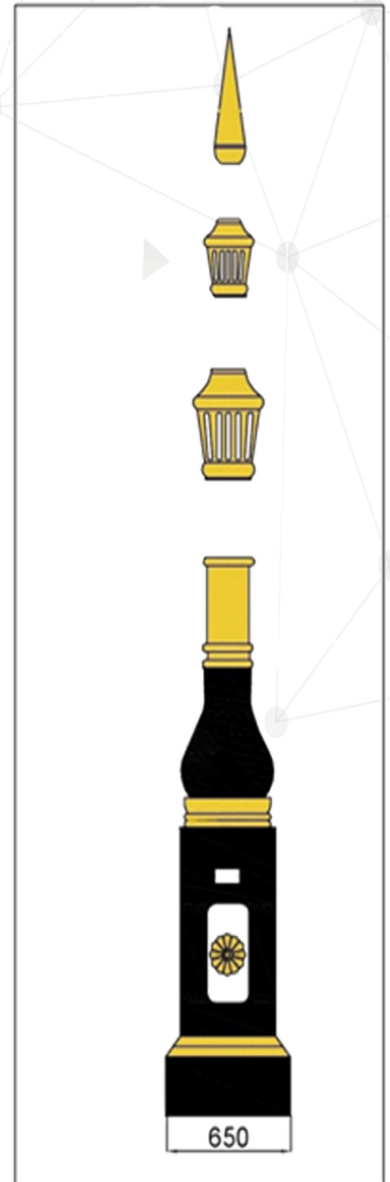

Ferro 23 35

ALL COLORS

230 V.
50 Hz.

IP 55

LED MODULE
20W/45W

E27 LED

G12 HQI-T
150W

E27 SON-T
70W

E27 HQL
160W