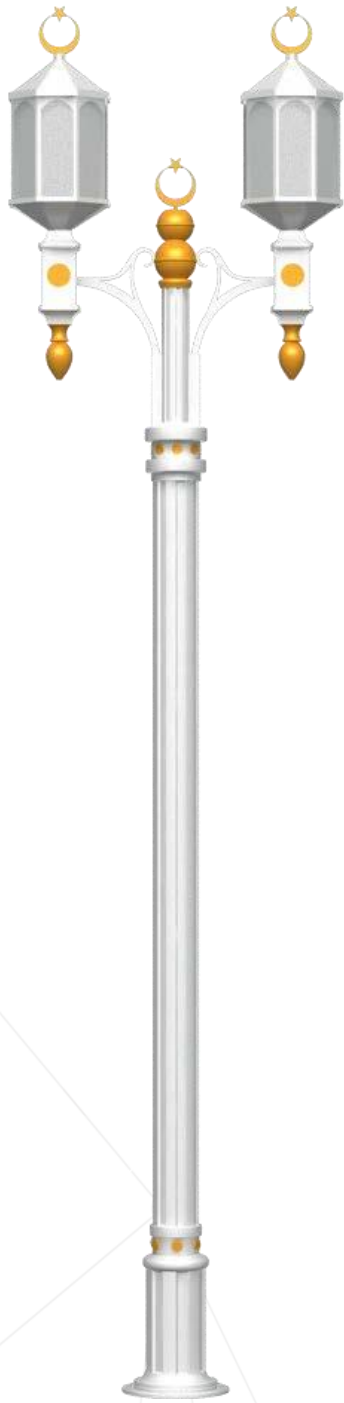

Ferro 23 115

ALL COLORS

230 V.
50 Hz.

IP 55

LED MODULE
20W/45W

E27 LED

G12 HQI-T
150W

E27 SON-T
70W

E27 HQL
160W