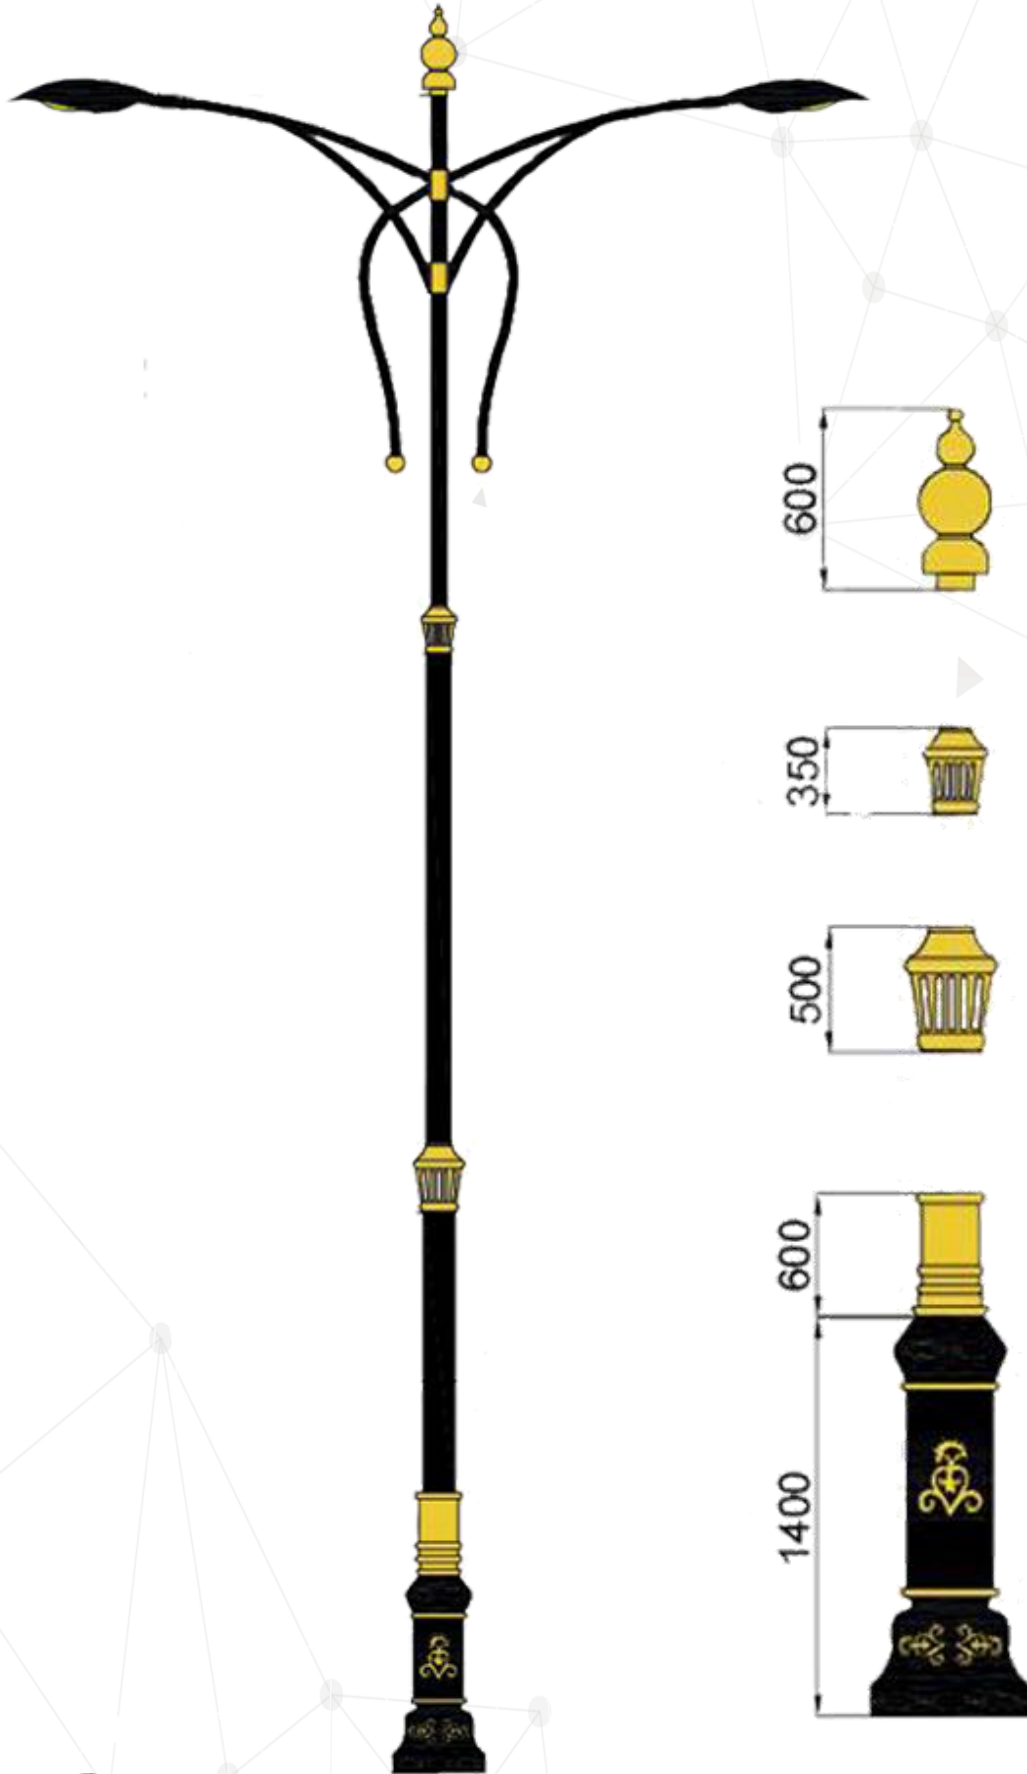

Ferro 23 24

ALL COLORS

230 V.
50 Hz.

IP 55

LED MODULE
20W/45W

E27 LED

G12 HQI-T
150W

E27 SON-T
70W

E27 HQL
160W