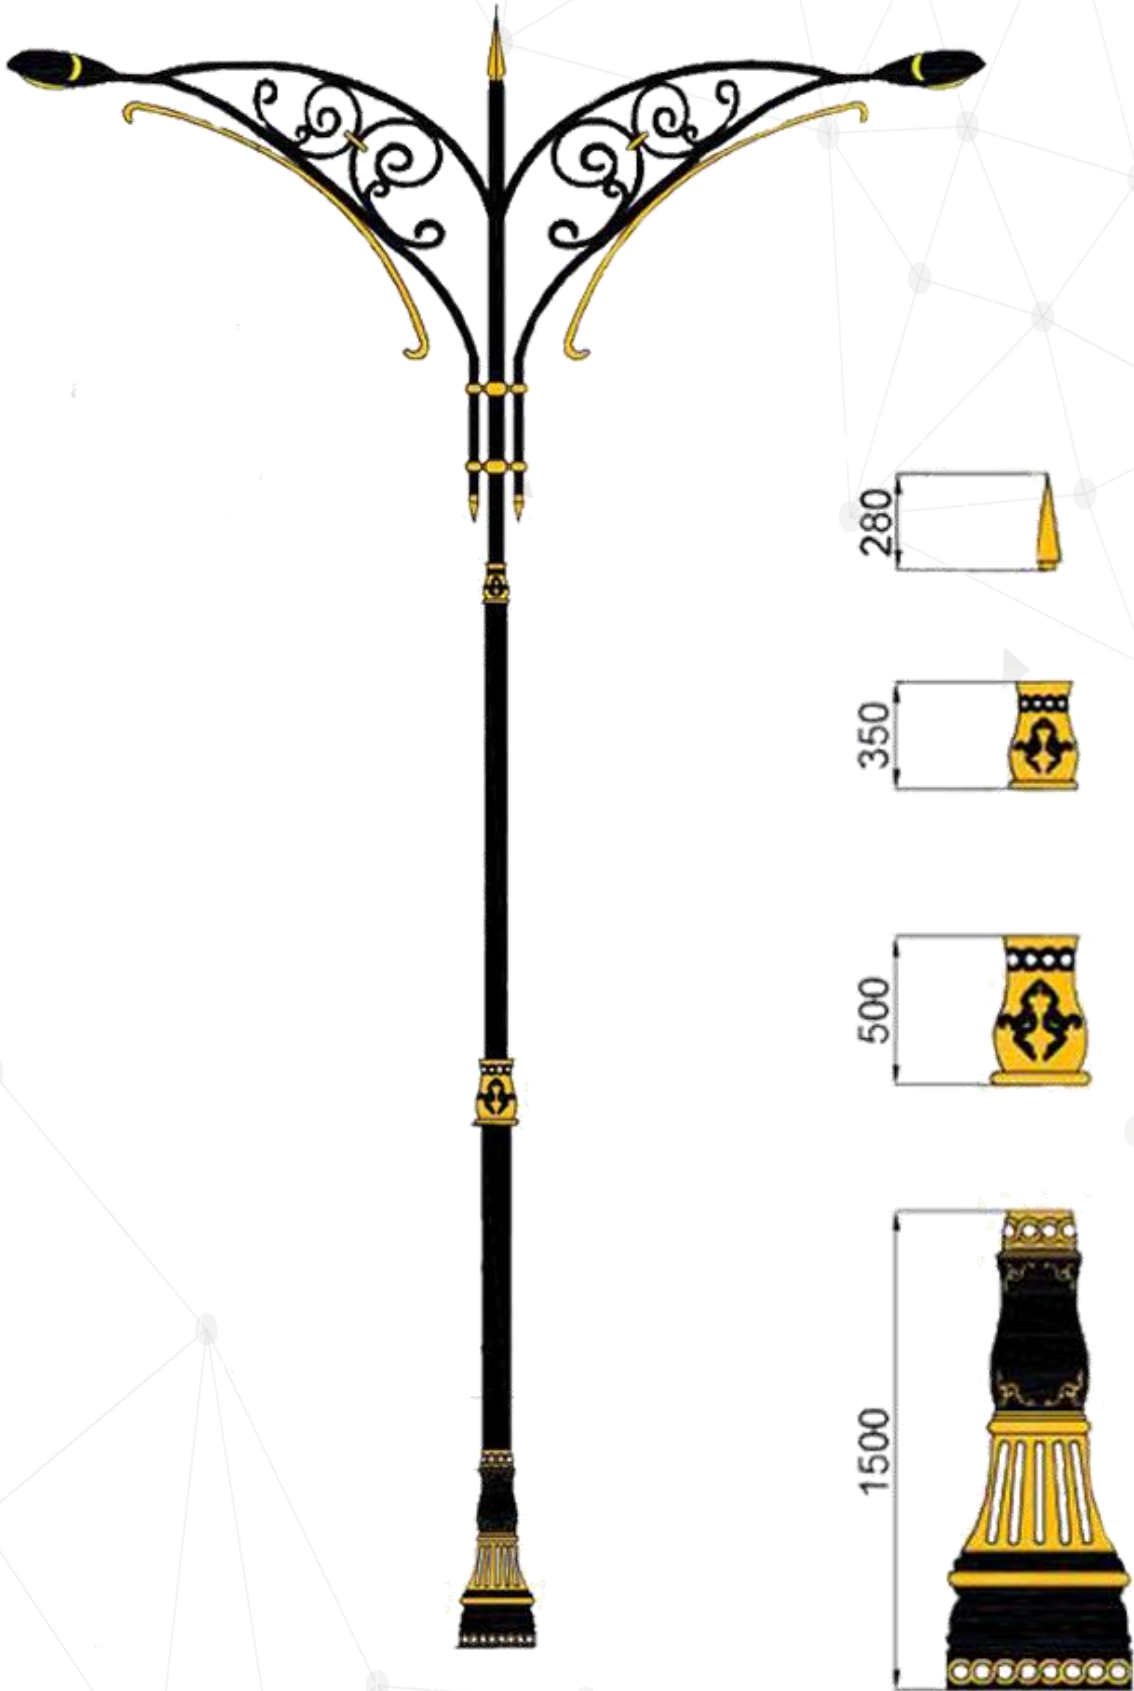

Ferro 23 21

ALL COLORS

230 V.
50 Hz.

IP 55

LED MODULE
20W/45W

E27 LED

G12 HQI-T
150W

E27 SON-T
70W

E27 HQL
160W