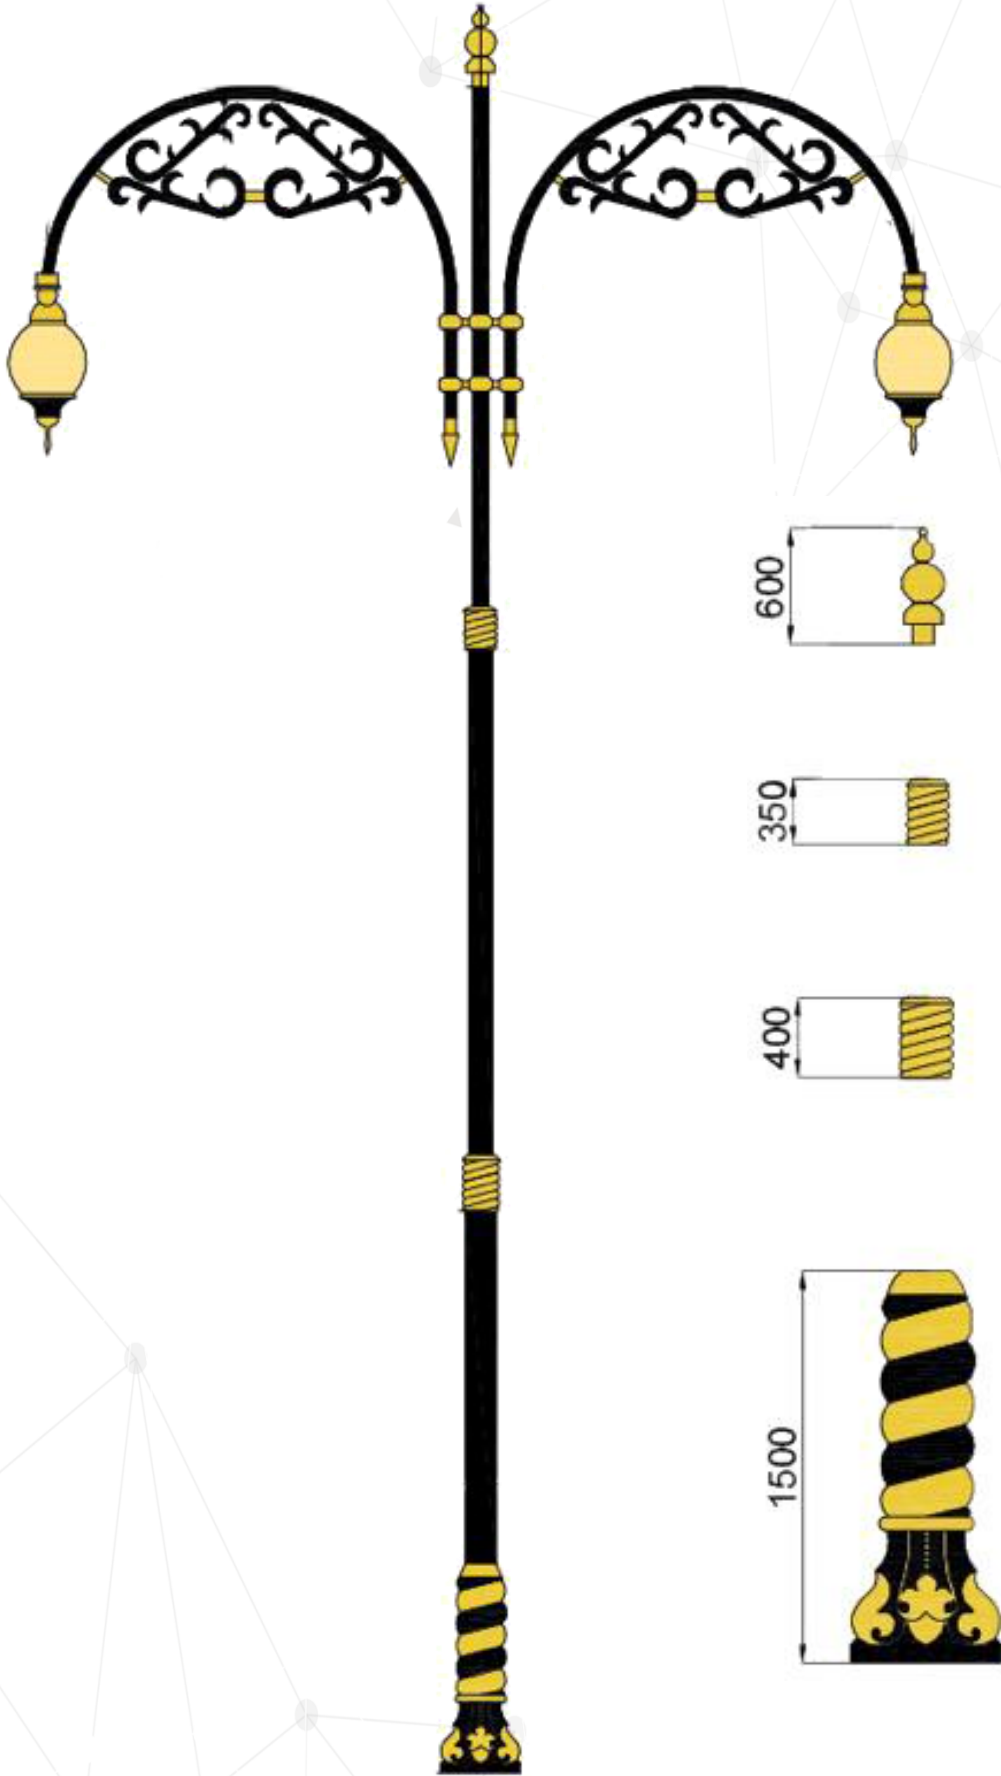

Ferro 23 23

ALL COLORS

230 V.
50 Hz.

IP 55

LED MODULE
20W/45W

E27 LED

G12 HQI-T
150W

E27 SON-T
70W

E27 HQL
160W