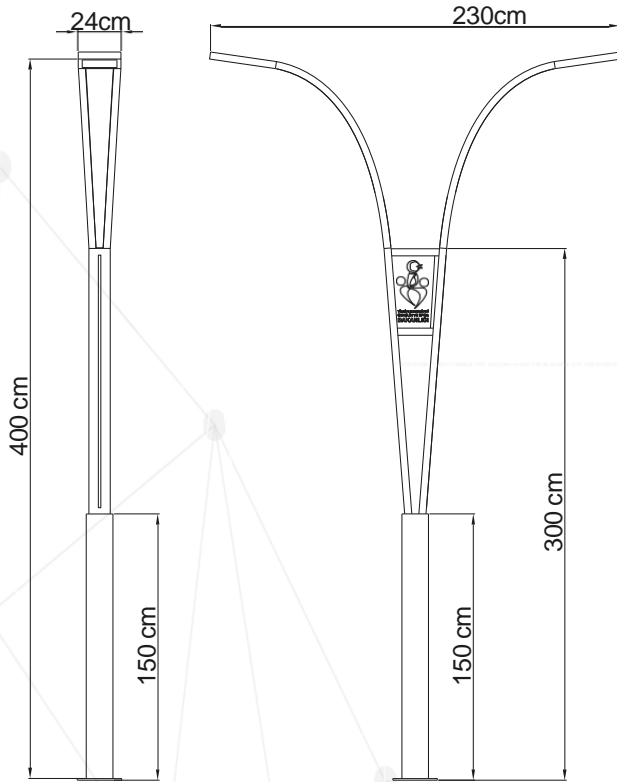

ALL COLORS

230 V.
50 Hz.

IP 55

LED MODULE
20W/45W

E27 LED

G12 HQI-T
150W

E27 SON-T
70W

E27 HQL
160W