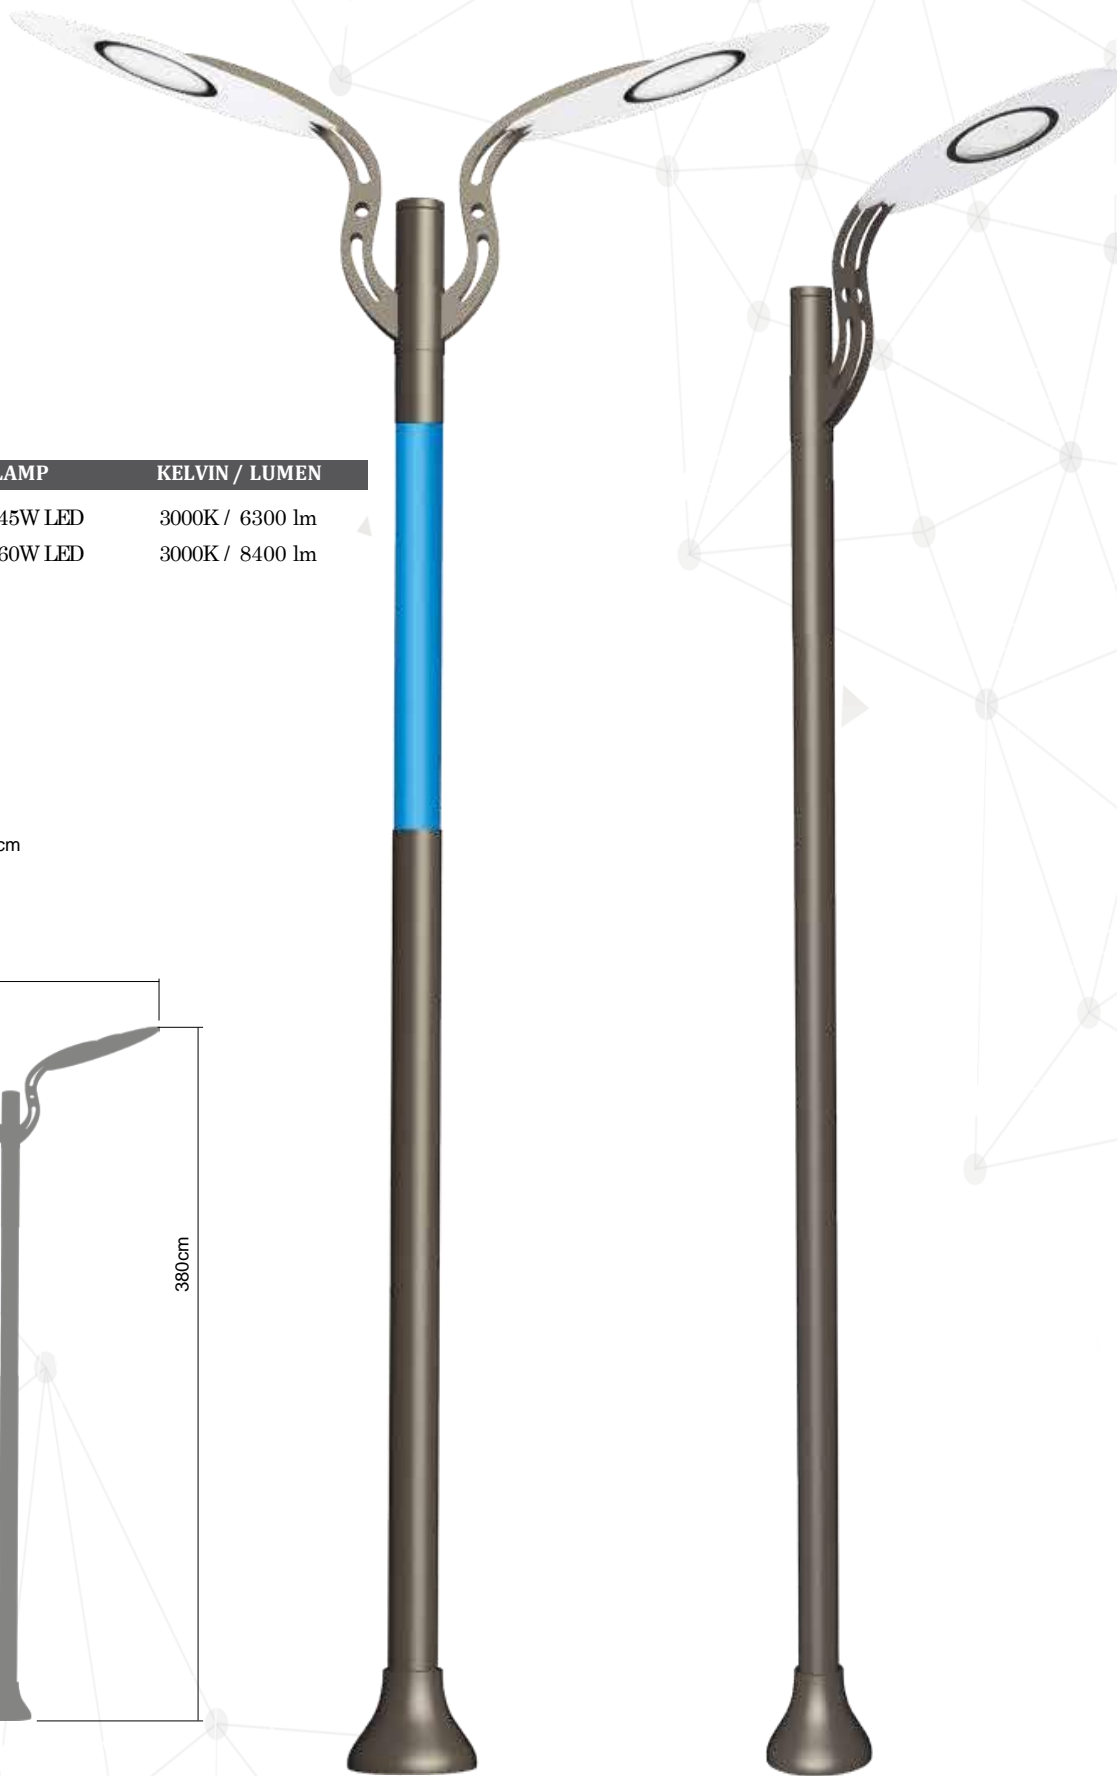

# Ferro 23 101

CODE	LAMP	KELVIN / LUMEN
<b>Ferro 51350.45</b>	45W LED	3000K / 6300 lm
<b>Ferro 51350.60</b>	60W LED	3000K / 8400 lm

150cm

ALL COLORS

230 V.  
50 Hz.

IP 55

LED MODULE  
20W/45W

E27 LED