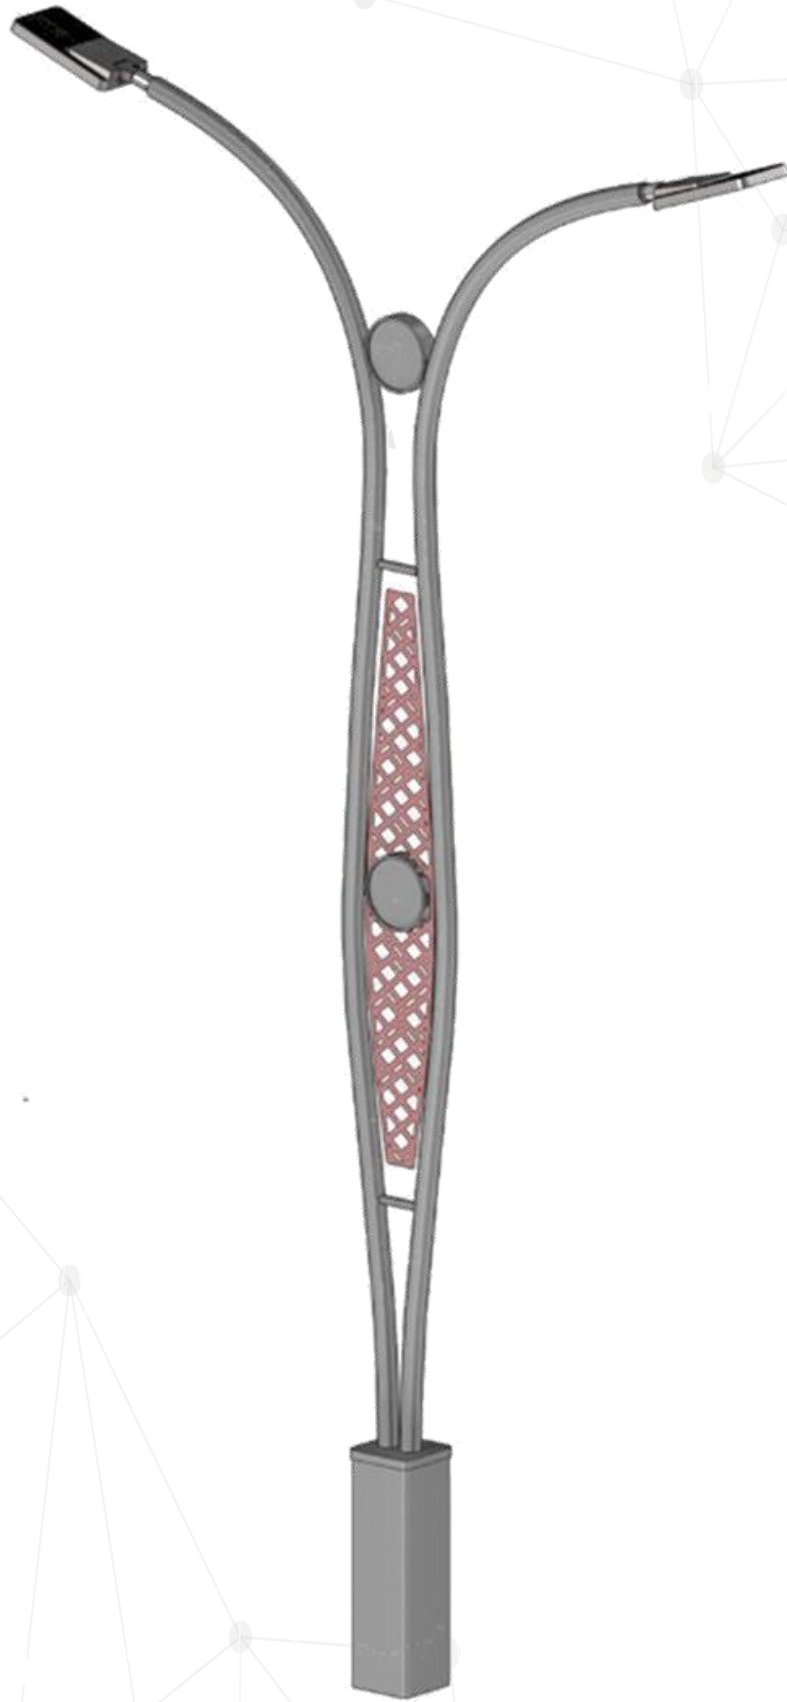

Ferro 23 37

ALL COLORS

230 V.
50 Hz.

IP 55

LED MODULE
20W/45W

E27 LED

G12 HQI-T
150W

E27 SON-T
70W

E27 HQL
160W