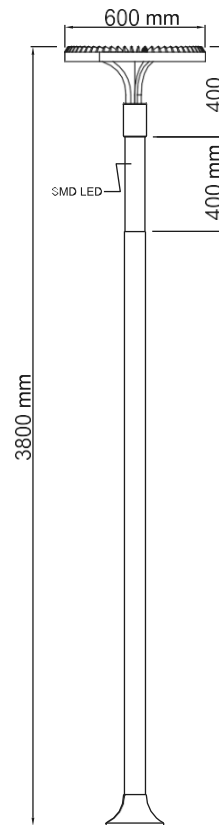

Ferro 23 140

ALL COLORS

230 V.
50 Hz.

IP 55

LED MODULE
20W/45W

E27 LED

G12 HQI-T
150W

E27 SON-T
70W

E27 HQL
160W