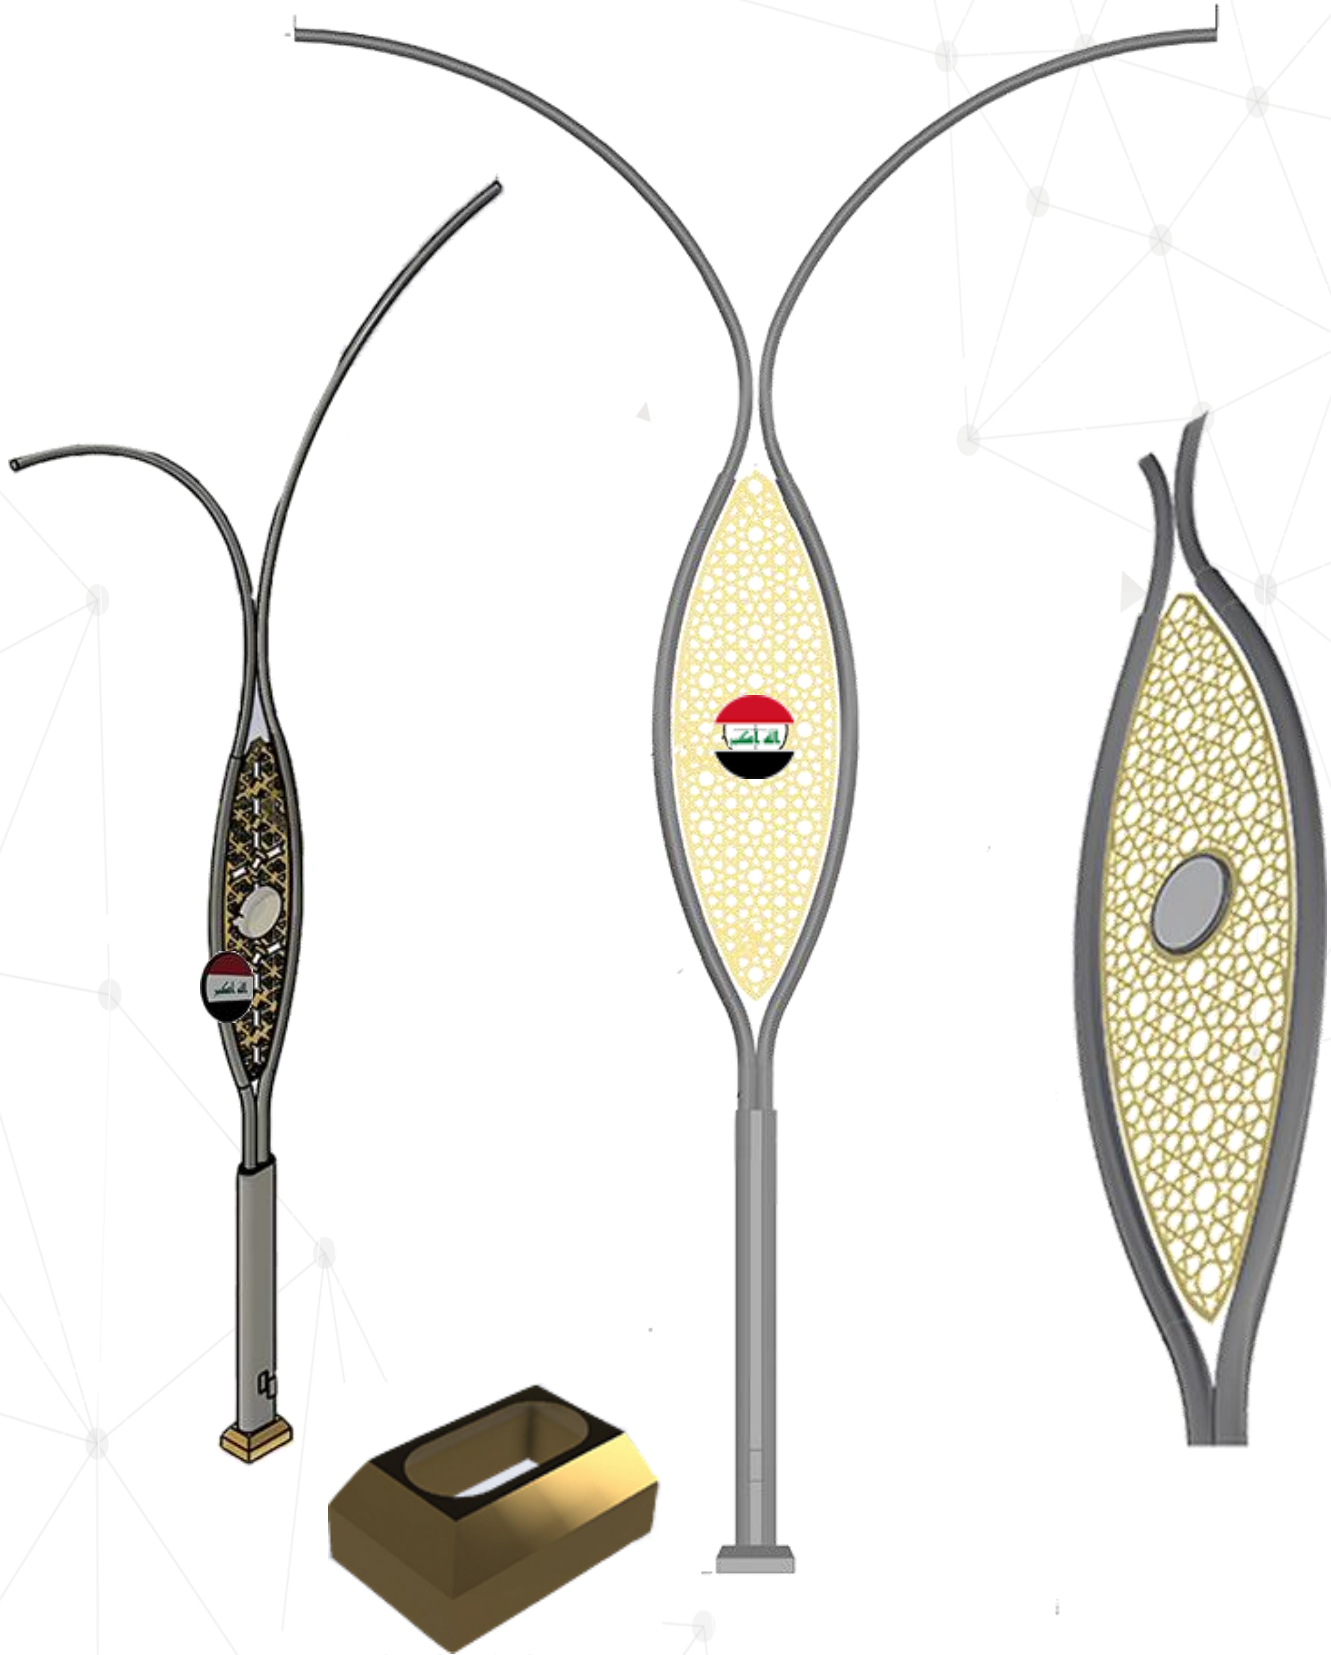

Ferro 23 04

ALL COLORS

230 V.
50 Hz.

IP 55

LED MODULE
20W/45W

E27 LED

G12 HQI-T
150W

E27 SON-T
70W

E27 HQL
160W