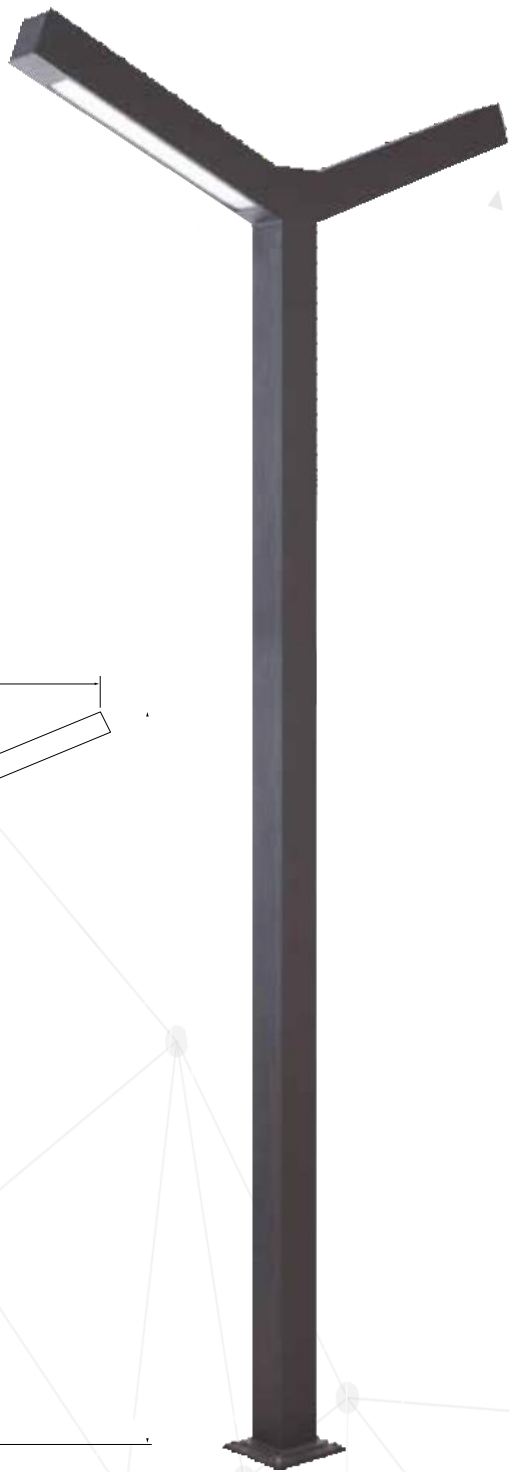

Ferro 23 86

LAMP	KELVIN / LUMEN
52W LED	3000K / 7436 lm
2x52W LED	3000K / 14872 lm

ALL COLORS

230V.
50 Hz.

IP 55

LED MODULE
20W/45W

E27 LED

G12 HQI-T
150W

E27 SON-T
70W

E27 HQL
160W