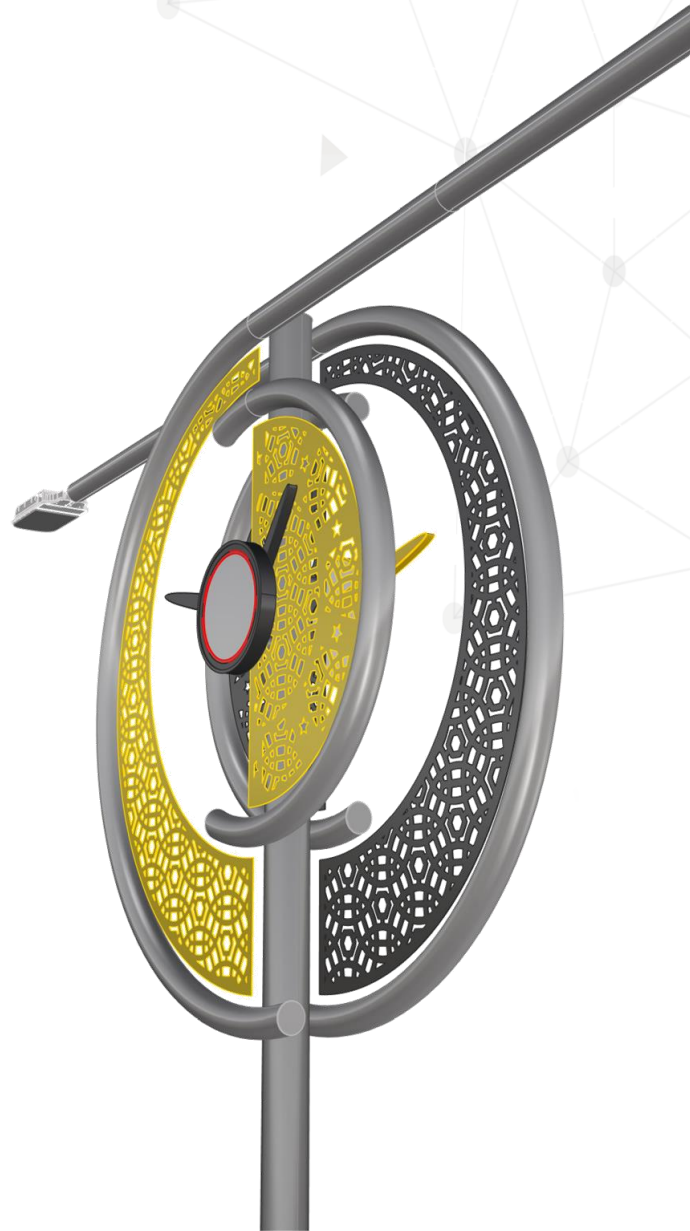

Ferro 23 07

ALL COLORS

230 V.
50 Hz.

IP 55

LED MODULE
20W/45W

E27 LED

G12 HQI-T
150W

E27 SON-T
70W

E27 HQL
160W