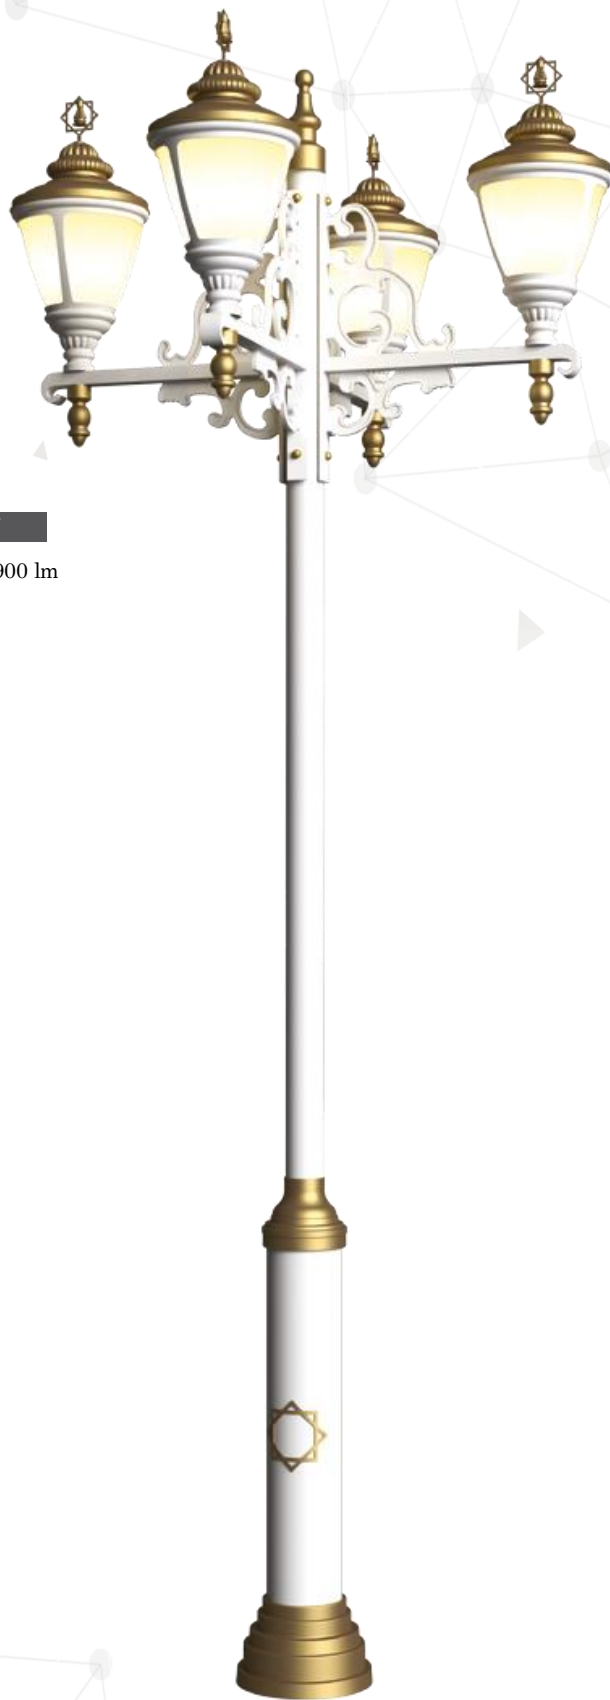

Ferro 23 107

CODE	LAMP	KELVIN / LUMEN
Ferro	53401	60W LED 3000K / 6900 lm

ALL COLORS

230 V.
50 Hz.

IP 55

LED MODULE
20W/45W

E27 LED

G12 HQI-T
150W

E27 SON-T
70W

E27 HQL
160W