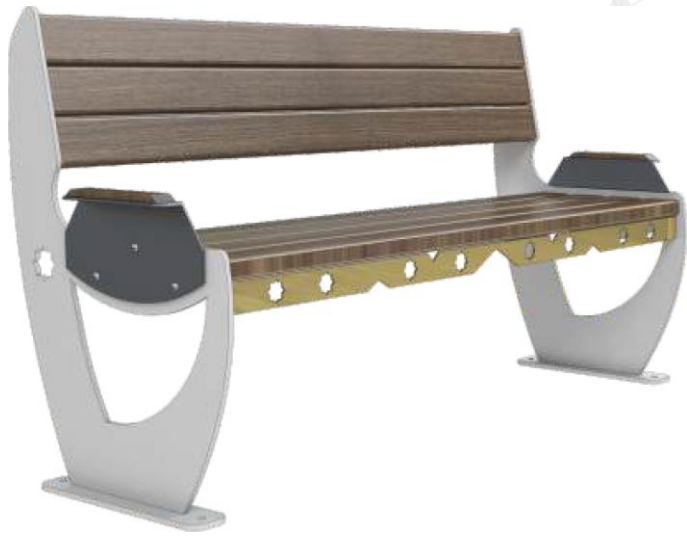

Ferro 23 176

ALL COLORS

230 V.
50 Hz.

IP 55

LED MODULE
20W/45W

E27 LED

G12 HQI-T
150W

E27 SON-T
70W

E27 HQL
160W