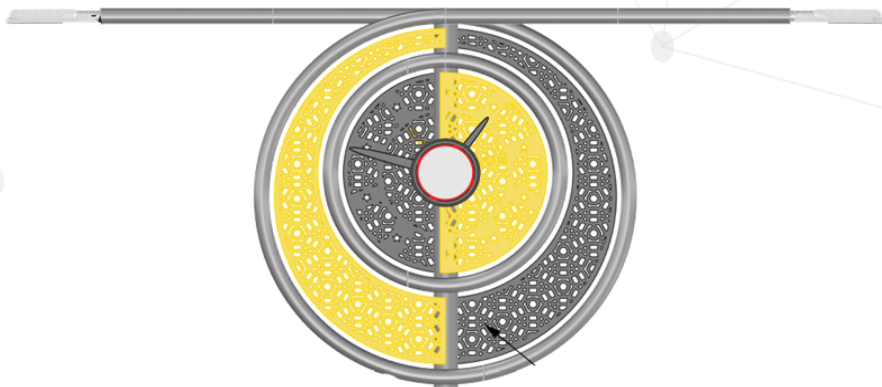

Ferro 23 07

ALL COLORS

230 V.
50 Hz.

IP 55

LED MODULE
20W/45W

E27 LED

G12 HQI-T
150W

E27 SON-T
70W

E27 HQL
160W