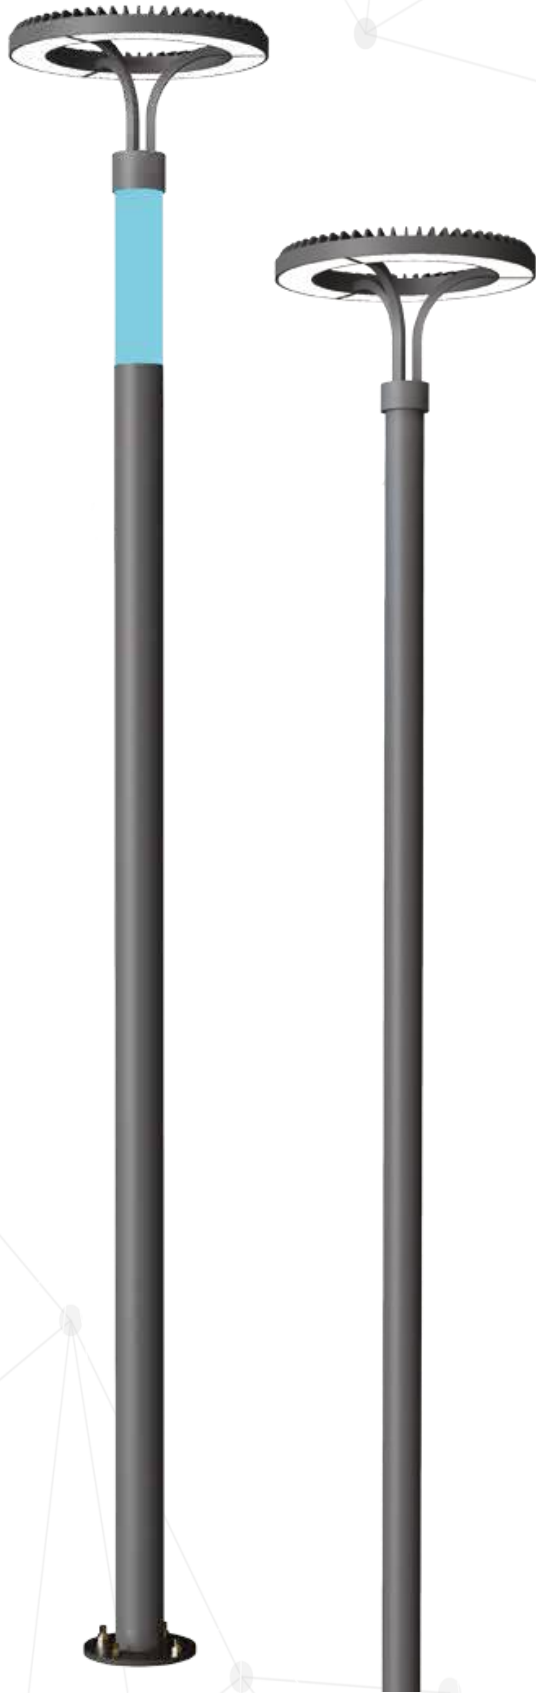

Ferro 23 140

ALL COLORS

230 V.
50 Hz.

IP 55

LED MODULE
20W/45W

E27 LED

G12 HQI-T
150W

E27 SON-T
70W

E27 HQL
160W