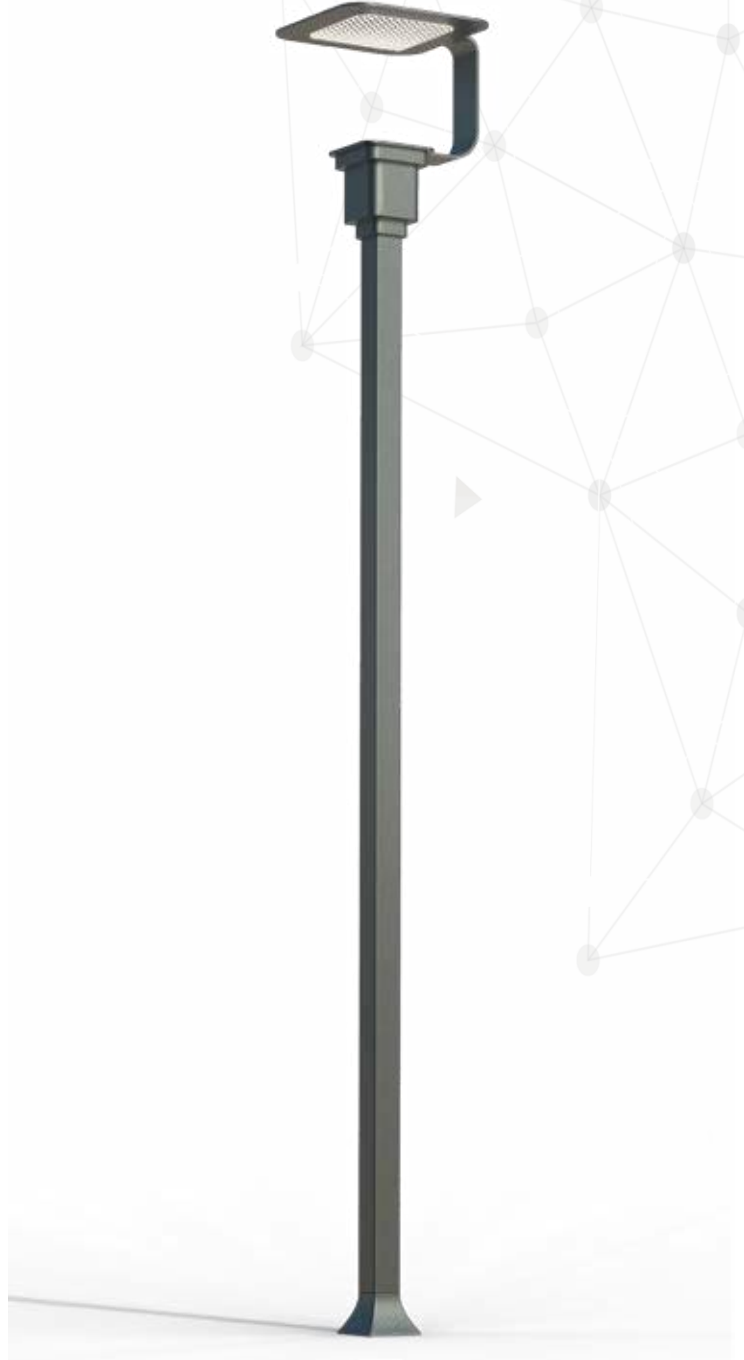

Ferro 23 129

ALL COLORS

230 V.
50 Hz.

IP 55

LED MODULE
20W/45W

E27 LED

G12 HQI-T
150W

E27 SON-T
70W

E27 HQL
160W